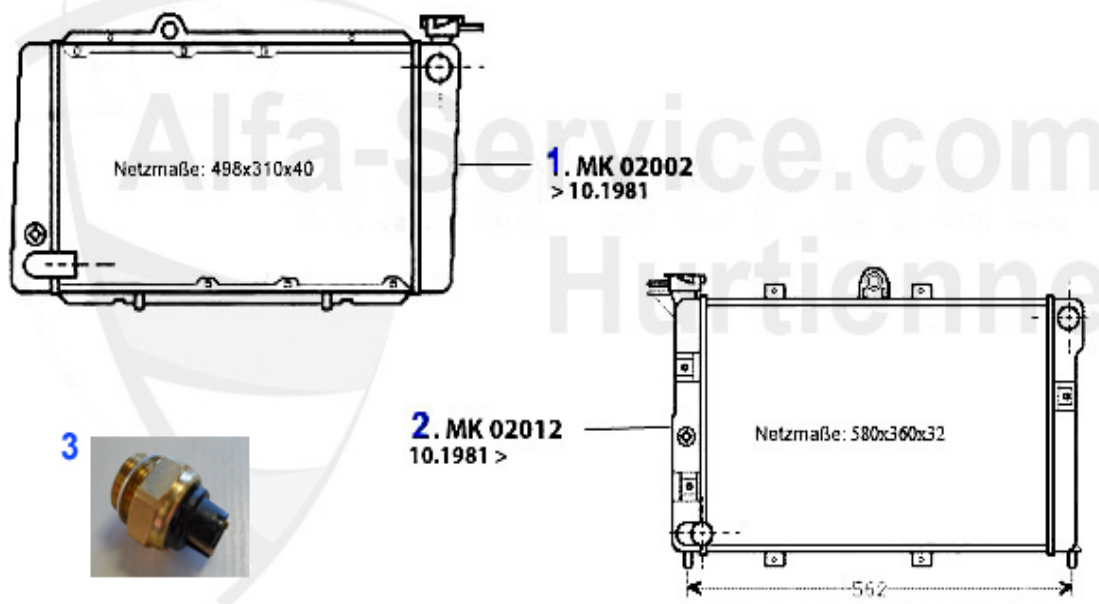

Kühler/Radiator GTV/4 (116)

1	MK02002	OE.60726026 RADIATOR ALFETTA 1.6/1.8 75-84,2.0 77-84,GTV(116) 2.0,IMPORTANT: PAY ATTENTION TO RADIATOR-BLOG SIZE!!!	***
2	MK02012	OE.60719302 RADIATOR ALFETTA/ GIULETTA 1.8/2.0-IMPORTANT:PLEASE CHECK WEB DIMENSIONS	***
3	14 104 3 0	THERMOSWITCH for fan motor for 105/115, Alfetta, Giulietta, RZ(SZ, 6, 75, 90	18.00 EUR