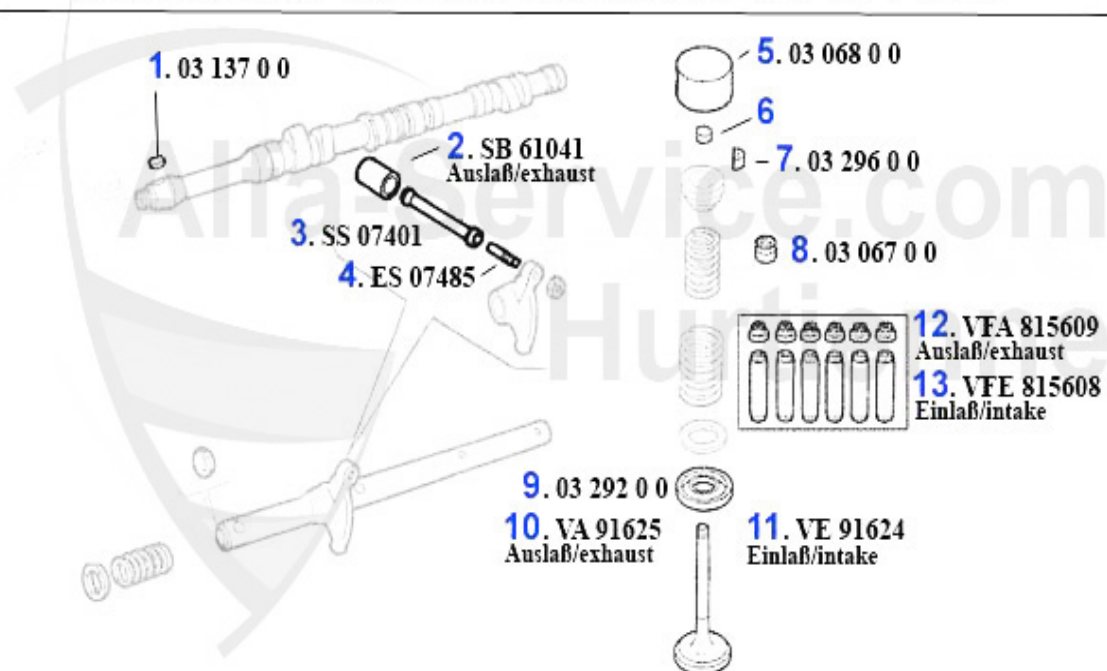

Ventiltrieb/Valve Mechanism GTV/6

1	03 137 0 0	WEDGE FOR CAMSHAFTS	5.50 EUR
2	SB61041	OE. 60561041 EXHAUST TAPPET 6-CYL.	26.50 EUR
3	SS07401	PUSH ROD (exhaust) 75,155,164,166,RZ/SZ, GTV/SPIDER (916),GTV/6	77.30 EUR
4	ES07485	Einstellschraube f. Kipphebelwelle 75,155,164,166,RZ,SZ,gtv/spider (916),GTV/6	3.75 EUR
5	03 068 0 0	CAM FOLLOWER OE60612178	16.90 EUR
5	03 083 0 0	CAM FOLLOWER WITH DLC COATING	35.00 EUR
6	03 114 0 0	VALVE ADJUSTING SHIMS 200 pcs per box 2.525 - 3.500 mm	559.00 EUR
6	03 084 0 0	VALVE ADJUSTING SHIMS 205 pcs per box 1.500 - 2.500 mm	559.00 EUR
7	03 296 0 0	VALVE COTTERS 9mm	1.90 EUR
8	03 255 0 0	OIL SEAL WITH SPRING INTAKE AND EXHAUST SIDE (GREEN) REINZ	4.90 EUR
9	03 292 0 0	CUP FOR VALVE WASHER	***
10	VA91625	OE. 60810441 VALVE-EXHAUST 6-CYL. 116 2.5 L	29.90 EUR
11	VE91624	OE. 60523548 VALVE-INTAKE 6 CYL. 116 2.5 L	29.90 EUR
12	VFA815609	OE. 60605721 VALVE GUIDE-EXHAUST 6-Cylinder 116	9.75 EUR
13	VFE815608	OE. 60737367 VALVE GUIDE-INTAKE 6-Cylinder 116	12.90 EUR