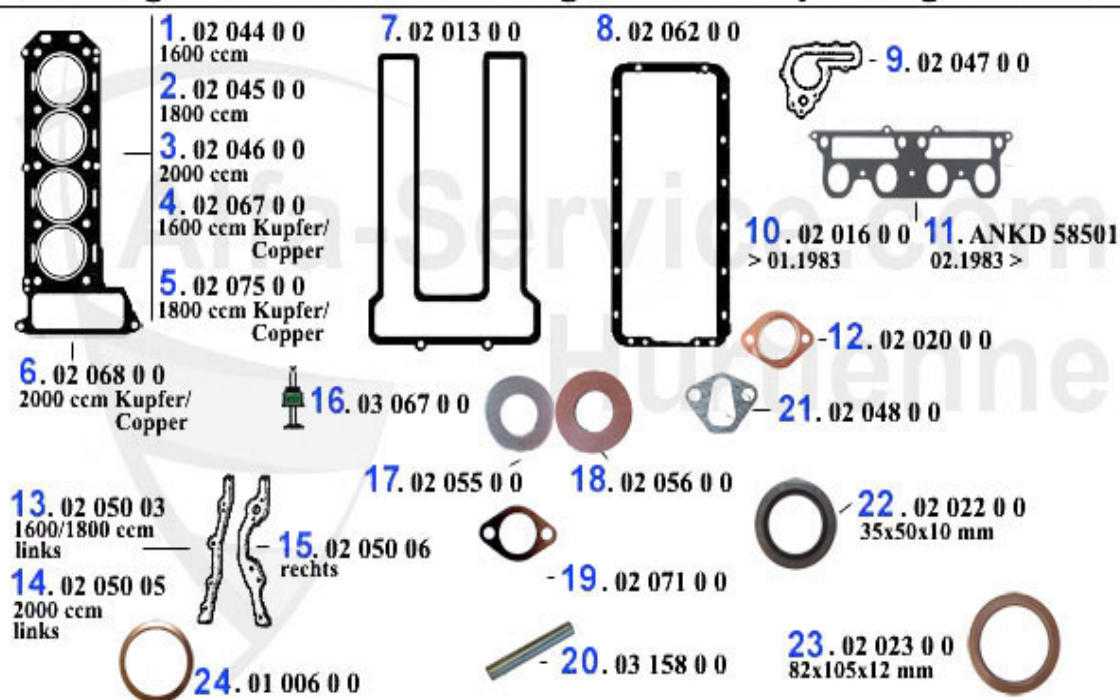

Dichtungen Motor/Gaskets Engine 116 4-Cyl. Vergaser/Carb.

1	02 044 0 0	CYLINDER HEAD GASKET 1600 REINZ	48.00 EUR
2	02 009 0 0	CYLINDER HEAD GASKET 1750/1800 Payen 1,9 mm	***
2	02 045 0 0	CYLINDER HEAD GASKET 1750 REINZ ALFETTA, GIULIETTA, GTV (116), 75 1800 >1982	48.00 EUR
3	02 046 0 0	CYLINDER HEAD GASKET 2000 REINZ	48.00 EUR
3	02 008 0 0	CYLINDER HEAD GASKET 2000 Payen 1,9 mm	***
4	02 067 0 0	COPPER CYLINDER HEAD GASKET 1600	***
5	02 075 0 0	COPPER CYLINDER HEAD GASKET 1750	69.00 EUR
6	02 068 0 0	COPPER CYLINDER HEAD GASKET 2000	***
7	02 036 0 0	REINZ CAM COVER GASKET GIULIETTA, GTV4, 75,90	36.90 EUR
8	02 062 0 0	UPPER OIL PAN GASKET WITH METAL	30.50 EUR
9	02 047 0 0	WATER PUMP GASKET	3.70 EUR
10	02 016 0 0	INTAKE MANIFOLD GASKET CARBURETTOR MODELS 1600-2000	13.49 EUR
11	ANKD58501	INTAKE MANIFOLD GASKET LATE CARBURATOR MODELS STARTING '82 ALFETTA, GIULIETTA, 75,90, SPIDER S4	18.90 EUR
12	02 020 0 0	GASKET EXHAUST MANIFOLD-CYLINDER HEAD	2.90 EUR
13	02 050 0 3	TIMING COVER GASKET 1600 LEFT MODELS WITH SPIN-ON OIL FILTER	3.70 EUR
14	02 050 0 5	TIMING COVER GASKET 105 2000, 1750 2. Series LEFT, ALFETTA, GIULIETTA, GTV(116), 75 1600/1800	4.50 EUR
15	02 050 0 6	TIMING COVER GASKET 1300-2000 RIGHT	4.90 EUR
17	02 055 0 0	ALUMINIUM WASHER	2.90 EUR
18	02 056 0 0	PAPER WASHER (PAPER)	1.30 EUR
19	02 071 0 0	GASKET TACHOMETER DRIVE	1.84 EUR
20	03 158 0 0	RUBBER CYLINDER 5th MAIN BEARING	3.20 EUR
21	02 048 0 0	FUEL PUMP GASKET	2.20 EUR
22	02 022 0 0	OIL SEAL (35/50/10) CRANKSHAFT FRONT	9.50 EUR
23	02 023 0 0	OIL SEAL (82/105/12) CRANKSHAFT REAR 105 MODELS >1989, ALFETTA, GIULIETTA, 75, 90, GTV (116), MONTREAL, ORIGINAL QUALITY	25.00 EUR
24	01 006 0 0	WASHER SUMP PLUG	1.50 EUR
25	OWD11872	OIL PAN GASKET GTV6/75 V6 AR90/RZ-SZ	17.50 EUR