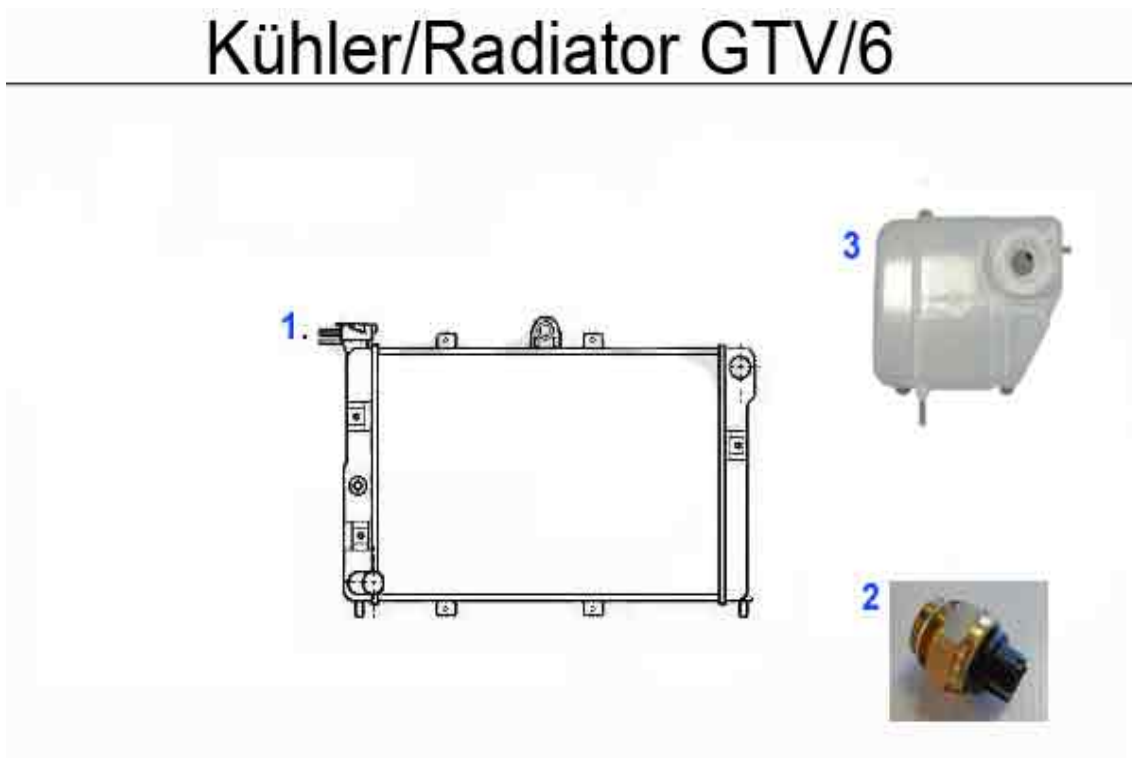

Kühler/Radiator GTV/6

1	MK32307	OE. 60732307 RADIATOR GTV/6 (116) (EXCHANGE PART)	***
2	14 104 3 0	THERMOSWITCH for fan motor for 105/115, Alfetta, Giulietta, RZ(SZ, 6, 75, 90	18.00 EUR
3	KWB28480	COOLANT TANK GTV/6, (116)	118.00 EUR