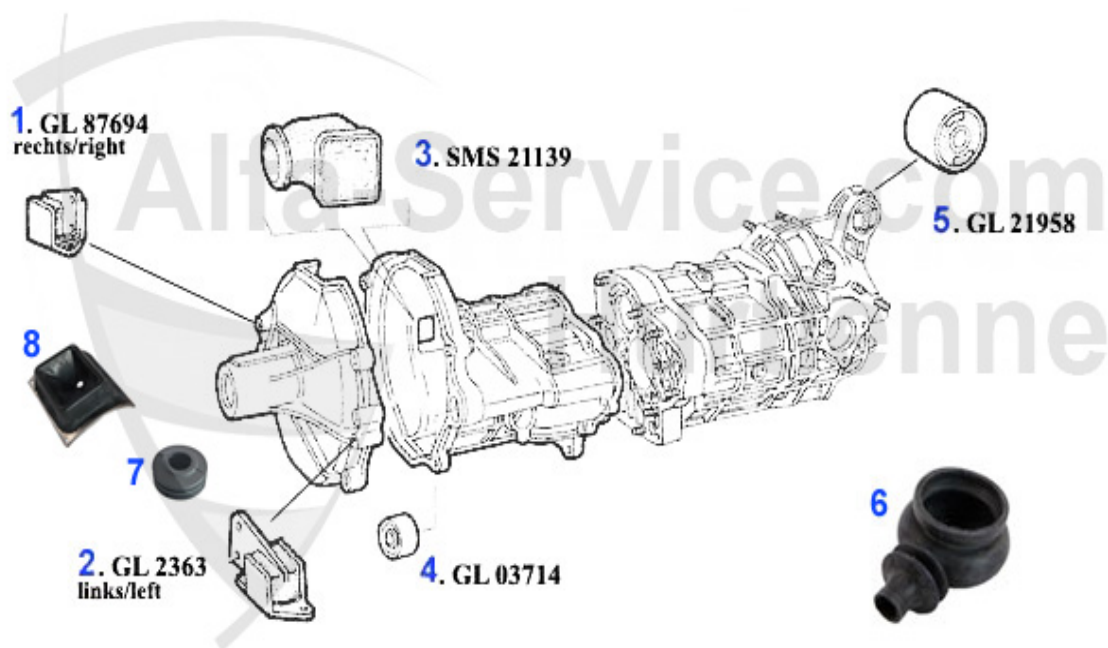

GT/V/6 (116) > DRIVETRAIN > GEARBOX > GEAR MOUNT 1.6/1.8/2.0

1	GL87694	OE. 60521143 GEAR MOUNT 116 4-CYLINDER RIGHT	38.50 EUR
2	GL2363	OE. 60701586 GEAR MOUNT 116 4-CYLINDER LEFT, AR75, ALFETTA, GIULIETTA	26.50 EUR
3	SMS21139	CAP FOR RELEASE LEVER ALFETTA, GIULIETTA, GTV(116), 75,90	15.90 EUR
4	GL03714	OE.60703714 GEARBOX MOUNT 75,90 RZ,SZ	24.89 EUR
5	GL21958	OE. 60521958 GEAR MOUNT REAR 75,90, RZ/SZ, ALFETTA, GIULIETTA, GTV(116)	29.00 EUR
6	SMS2345	GEAR LEVER BOOT ALFETTA, GIULIETTA, GTV (116)	12.50 EUR
7	SMS26078	RUBBER BOTH FOR SHIFT LEVER/ALFETTA/GTV/ GIULIETTA (116)	***
8	SMS2346	OE. 60701783 COVER f. GEARSTICK 116	***