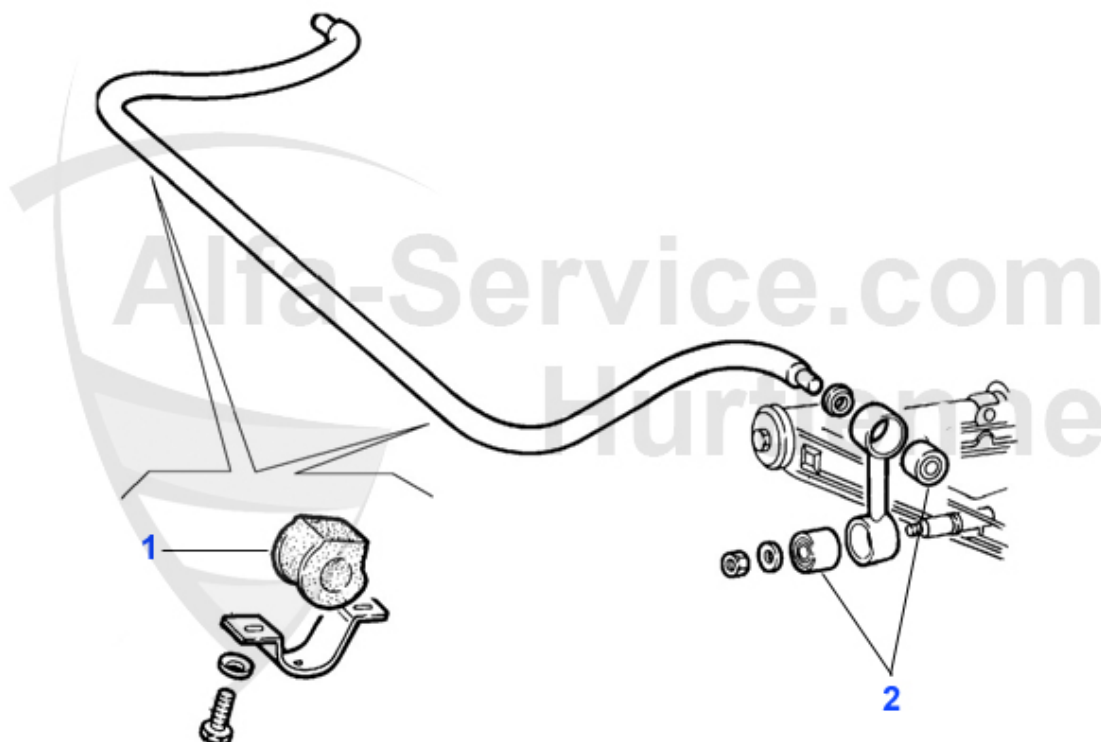

GTV/6 (116) > SUSPENSION > FRONT STABILISER

1	AB9303	RUBBER FOR FRONT STABILIZER 75 3.0 V6	***
1	AB21287	FRONT STABILIZER RUBBER ALFETTA, GIULIETTA, GTV/6 (116), 75 22mm	14.95 EUR
2	AB92733	FRONT STABILIZER BUSHING 116, REQUIRED PIECES: 4	12.50 EUR