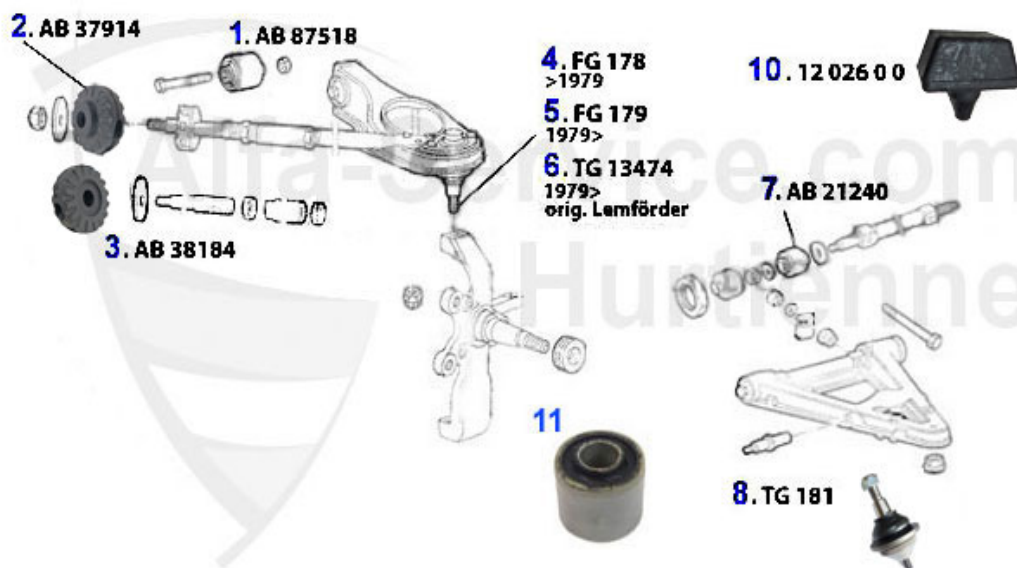

GT/V/6 (116) > SUSPENSION > ATTACHMENT FRONT

1	AB87518	OE.60521269 SUSPENSION ARM BUSH FRONT, 75, GT/V/6 (116), RZ/SZ	10.90 EUR
2	AB37914	RUBBER MOUNTING 75,GTV6 (116) pieces required:2	4.50 EUR
3	AB38184	SILENT BLOCK 75,GTV6 (116) required parts: 2	4.50 EUR
4	FG178	UPPER BALL JOINT ALFETTA/ GIULIETTA/GTV (116) >79	42.00 EUR
5	FG179	UPPER BALL JOINT 116/162 1979>	39.00 EUR
7	AB21240	OE. 60521240 LOWER ARM BUSH 116 FA 2 PIECES EACH SIDE NEEDED	40.01 EUR
8	TG181	LOWER BALL JOINT F. 116	42.90 EUR
10	12 026 0 0	UPPER BUMP STOP	8.50 EUR
11	AB92733	FRONT STABILIZER BUSHING 116, REQUIRED PIECES: 4	12.50 EUR