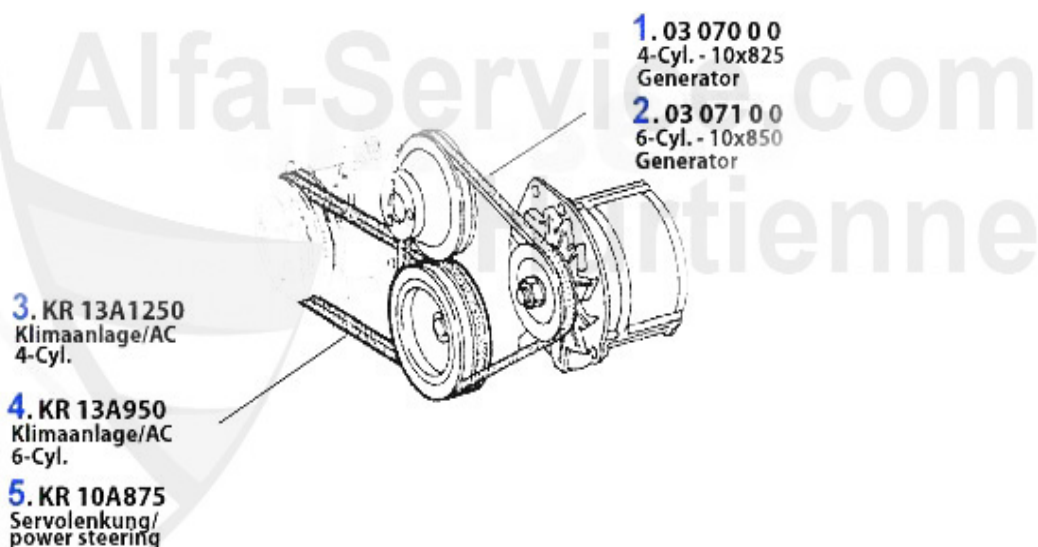

Keilriemen/V-Belt GT/V4/6 (116)

1	03 070 0 0	V-BELT 9.5X825 (SPIDER, GT)	13.90 EUR
2	03 071 0 0	V-BELT 9.5X850	13.90 EUR
3	KR13A1250	V-BELT 12.5X1250 ALFETTA,GIULIETTA,GTV (116) 4 CYL. CLIMACOMPRESSOR	17.39 EUR
4	KR13A950	V-BELT 12.5X950 33 (907),145/6 >11.96 CLIMACOMPRESSOR GTV/6	14.64 EUR
5	KR10A875	V-BELT 10X875 Sud/Sprint,Arna	11.90 EUR