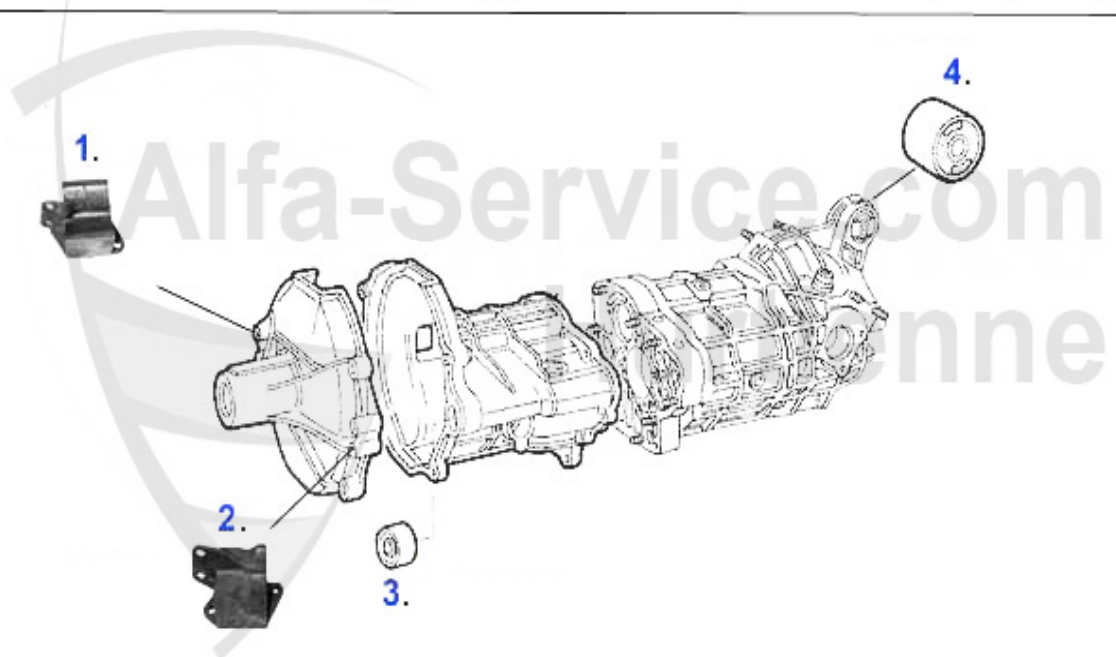

Getriebeaufhängung/Gear Mount GTV/6 (116)

1	GL2364	GEARBOX MOUNT L 116 6-CYL.	39.81 EUR
2	GL2362	GEARBOX MOUNT R 6-CYL. 116	65.00 EUR
3	GL03714	OE.60703714 GEARBOX MOUNT 75,90 RZ,SZ	24.89 EUR
4	GL21958	OE. 60521958 GEAR MOUNT REAR 75,90, RZ/SZ,ALFETTA,GIULIETTA,GT/V(116)	29.00 EUR