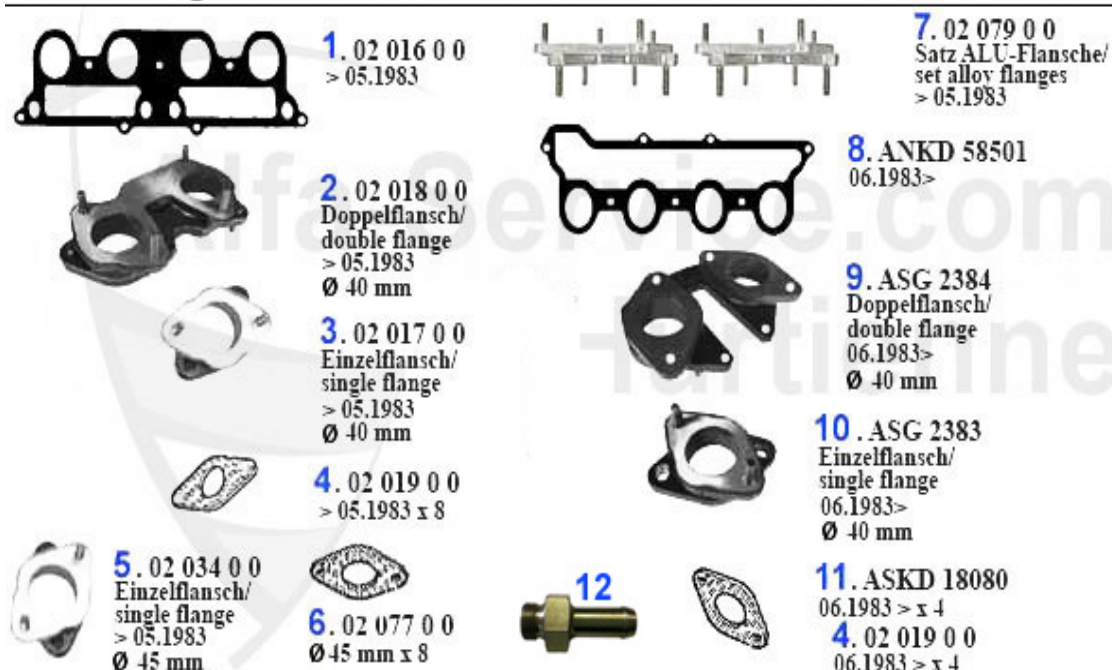

Ansaugbrücke/Intake Manifold GTV/4 (116)

1	02 016 0 0	INTAKE MANIFOLD GASKET CARBURETTOR MODELS 1600-2000	13.49 EUR
2	02 018 0 0	DOUBLE CARBURETOR MOUNT 40mm	61.00 EUR
3	02 084 0 0	CARBURATOR MOUNT KIT (4 PCS) ALUMINIUM 40MM TYPE 105,115,116	210.00 EUR
3	02 017 0 0	SINGLE CARBURETTOR MOUNT 40mm	26.50 EUR
4	02 004 0 0	GASKET CARBURETOR MOUNT 40mm MADE OF REINFORCED MATERIAL	0.94 EUR
4	02 019 0 0	PAPER GASKET CARBURETOR MOUNT 40mm	0.75 EUR
5	02 034 0 0	CARBURETOR MOUNT 45mm	42.99 EUR
6	02 077 0 0	PAPER GASKET CARBURETTOR MOUNT 45mm	1.95 EUR
7	02 079 0 0	SOLID CARBURETTOR MOUNTS ALUMINIUM 40mm	***
8	ANKD58501	INTAKE MANIFOLD GASKET LATE CARBURATOR MODELS STARTING '82 ALFETTA,GIULIETTA,75,90,SPIDER S4	18.90 EUR
9	ASG2384	DOUBLE INTAKE RUBBER 116 4 CYL. 06.83>, Spider 1.6 90-93	89.00 EUR
10	ASG2383	SINGLE INTAKE RUBBER 116 4 CYL. 06.83>, SPIDER 1.6 90-93	29.90 EUR
11	ASKD18080	INFERIOR PAPER GASKET FOR INTAKE RUBBER 116	1.25 EUR
12	08 111 0 0	WATER CONNECTION SUPPORT INTAKE MANIFOLD, IN 10 MM, FOR 105/115, 116, 75, 90 ONLY FOR 4-CYLINDER MODELS	18.50 EUR