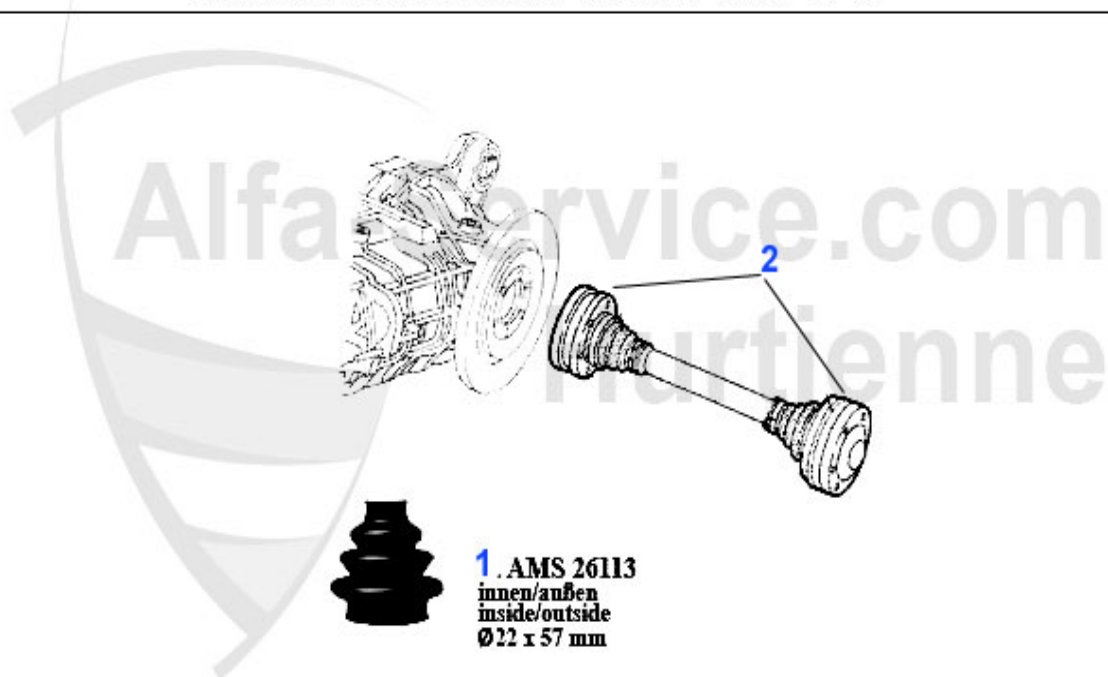

Seitenwelle/Side Shaft GTV/6

1. AMS 26113
innen/außen
inside/outside
Ø22 x 57 mm

1	AMS26113	OE. 60728419	BOOT SET f. DRIVE SHAFT	19.90 EUR
2	GS20021	OE. 60522104	REAR AXLE JOINT INNER/ OUTER 116 4-CYL.	169.00 EUR