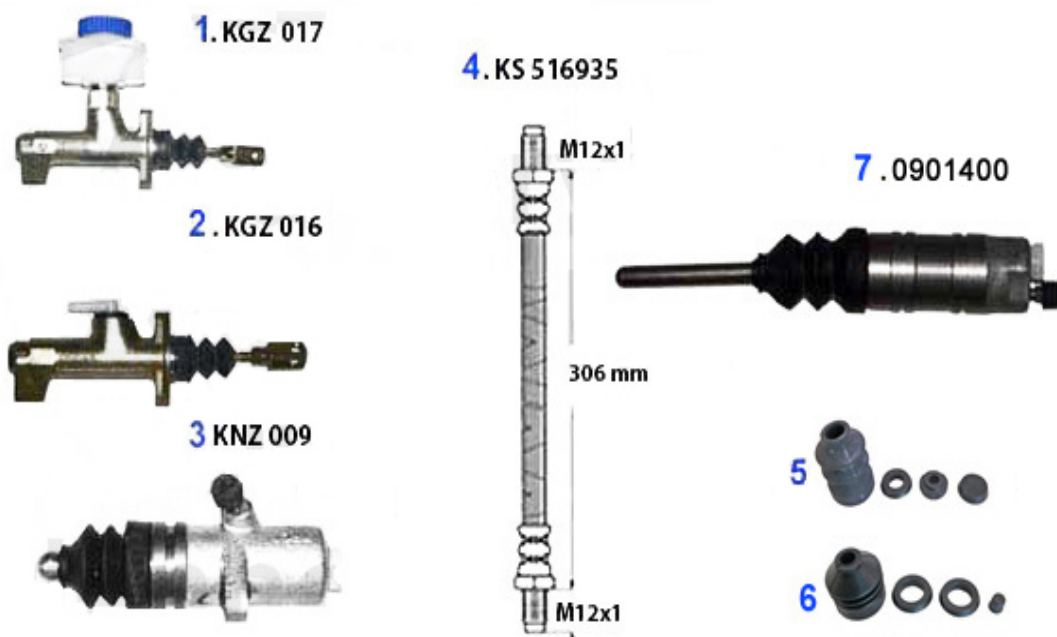

## Kupplungs-Kit/Clutch Set GTV/4

---

---

1 KK009003 CLUTCH-KIT,ALFETTA,GUILIETTA,75, GTV (116),1.6/1.8/2.0/IE/TS/TD  
1974-1992, 215mm

339.00 EUR

1	KK101300	REPLACEMENT FROM TWIN CLUTCH TO SINGLE CLUTCH KIT WITH FLYWHEEL GTV/6,75 2.5/ 3.0	1550.00 EUR
2	ARL61102	RELEASE BEARING HYDR. CLUTCH 76.2 MM LONG OE. 60518223, 116 3.0 V6/ALFA 75/GTV6/RZ-SZ PULLED CLUTCH	345.00 EUR
2	ARL61101	RELEASE BEARING HYDR. CLUTCH 69.2 MM, OE. 60728389, GTV6, PULLED CLUTCH	345.00 EUR

Kupplungsbetätigung/Clutch Actuation GTV/4/6 (116)

1	KGZ017	CLUTCH MASTER CYLINDER, ALFETTA, GIULIETTA, GTV, GTV/6(116), WITH RESERVOIR	95.00 EUR
2	KGZ016	OE. 60518194 CLUTCH MASTER CYLINDER 116 1983>	79.00 EUR
3	KNZ009	CLUTCH SLAVE CYLINDER,75,90 ALFETTA, GIULIETTA, GT/V(116)	60.52 EUR
4	KS516935	CLUTCH HOSE 116	17.50 EUR
5	RKG1134	REPAIR KIT MASTER CYLINDER 116 RZ/SZ	28.50 EUR
6	RKN3156	REPAIR KIT SLAVE CYLINDER 116 RZ/SZ	27.50 EUR
7	09 014 0 0	CLUTCH SLAVE CYLINDER 105	69.00 EUR