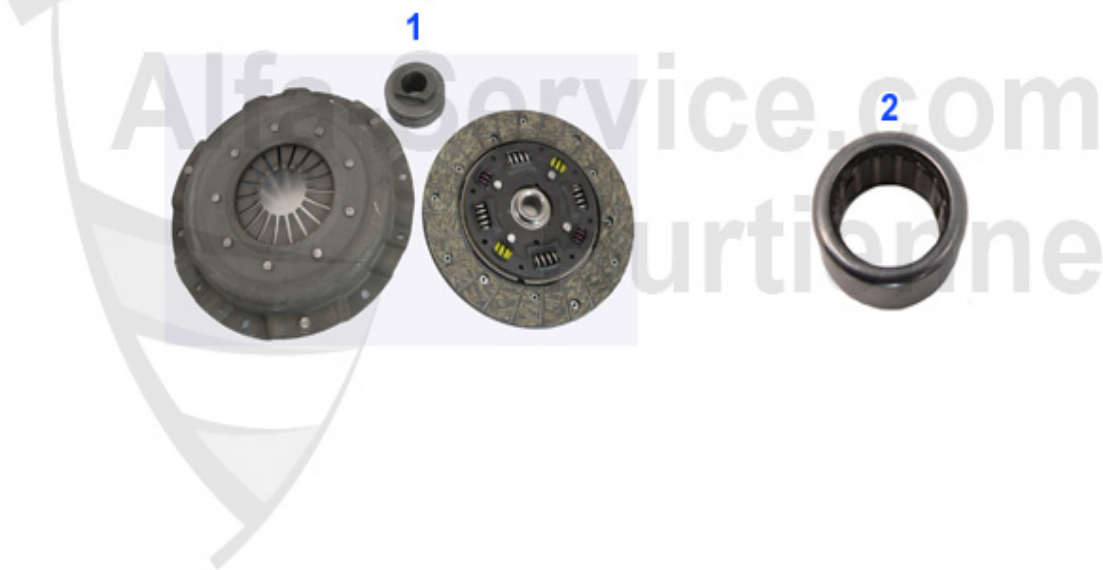

Kupplungs-Kit/Clutch Set GTV/4

---

1 KK009003 CLUTCH-KIT,ALFETTA,GUILIETTA,75, GTV (116),1.6/1.8/2.0/IE/TS/TD
1974-1992, 215mm

339.00 EUR