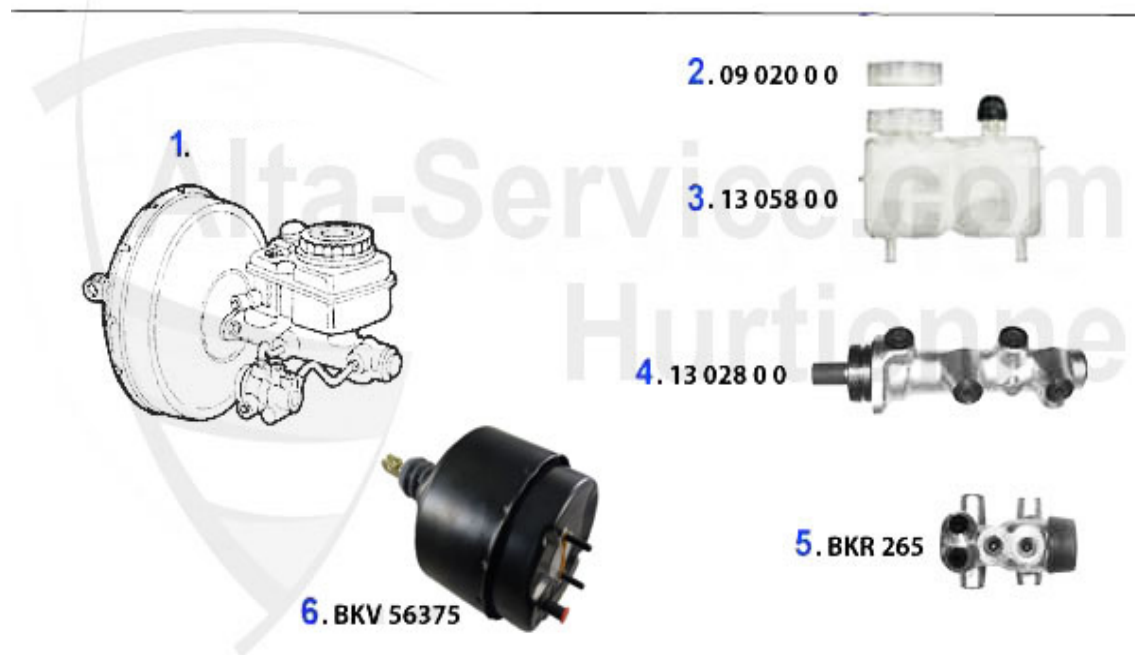

GT/V/6 (116) > BRAKE > BRAKE SERVO/BRAKE MASTER CYL.

BKV/Hauptbremszylinder/Brakeservo/Brake master cylinder GT/V/6 (116)

1	BKV18264	Bremskraftverstärker 75 1.6/1.8/2.0 /ie/TS/2.5/3.0 V6/2.0/2.4 TD Bj. > 9.89,90 1.8/2.0 ie/2.4 TD,Alfetta,G iulietta,GT/V/6 (116) Bremssystem: Bendix	269.00 EUR
2	09 020 0 0	COVER FOR HYDRAULIC OIL RESERVOIRE BRAKE AND CLUTCH MASTER CYLINDER	12.50 EUR
3	13 058 0 0	BRAKE FLUID RESERVOIR (late model)	129.00 EUR
4	13 028 0 0	BRAKE MASTER CYLINDER 1300-2000 hanging pedals,D-22mm 116 1300-3000	125.00 EUR
5	BKR265	BRAKING GOVERNOR 75,90,GIULIETTA,GTV 2.0 (116) 84>	219.00 EUR
6	BKV56375	BRAKE BOOSTER 75, 116 6 CYL.ATE SYSTEM -ORIGINAL-	650.00 EUR