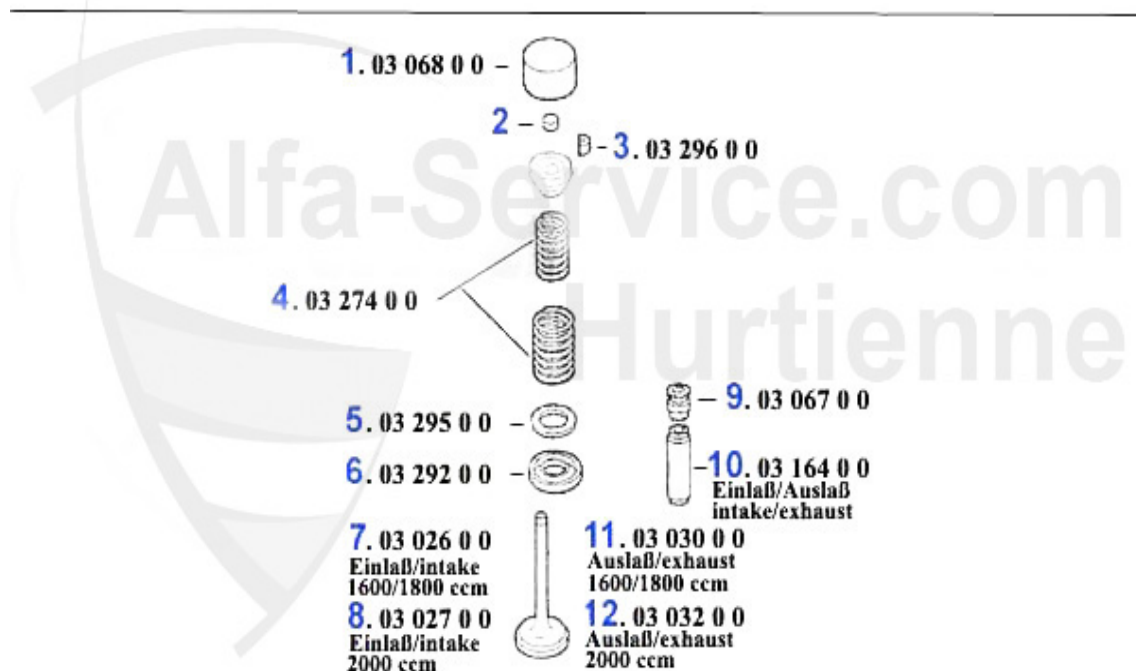

Ventiltrieb/Valve Mechanism GTV/4

1	03 083 0 0	CAM FOLLOWER WITH DLC COATING	35.00 EUR
1	03 068 0 0	CAM FOLLOWER OE60612178	16.90 EUR
2	03 114 0 0	VALVE ADJUSTING SHIMS 200 pcs per box 2.525 - 3.500 mm	559.00 EUR
2	03 084 0 0	VALVE ADJUSTING SHIMS 205 pcs per box 1.500 - 2.500 mm	559.00 EUR
3	03 296 0 0	VALVE COTTERS 9mm	1.90 EUR
4	03 274 0 0	VALVE SPRING SET 16 pcs	79.00 EUR
5	03 295 0 0	OE.60502912 WASHER INSIDE LOWER VALVE SPRING PLATE	2.50 EUR
6	03 292 0 0	CUP FOR VALVE WASHER	***
7	03 026 0 0	INLET VALVE 1600-1750 std	16.70 EUR
8	03 027 0 0	INLET VALVE 2000 ALL MODELS EXC. SPIDER 1990-93 INJECTION	16.70 EUR
9	03 255 0 0	OIL SEAL WITH SPRING INTAKE AND EXHAUST SIDE (GREEN) REINZ	4.90 EUR
10	03 164 0 0	INLET & EXHAUST VALVE GUIDE FUEL-INJECTED MOTOR - SPIDER	11.90 EUR
11	03 030 0 0	EXHAUST VALVE 1600 - 1750 std.	16.70 EUR
12	03 032 0 0	EXHAUST VALVE 2000 std.	21.00 EUR