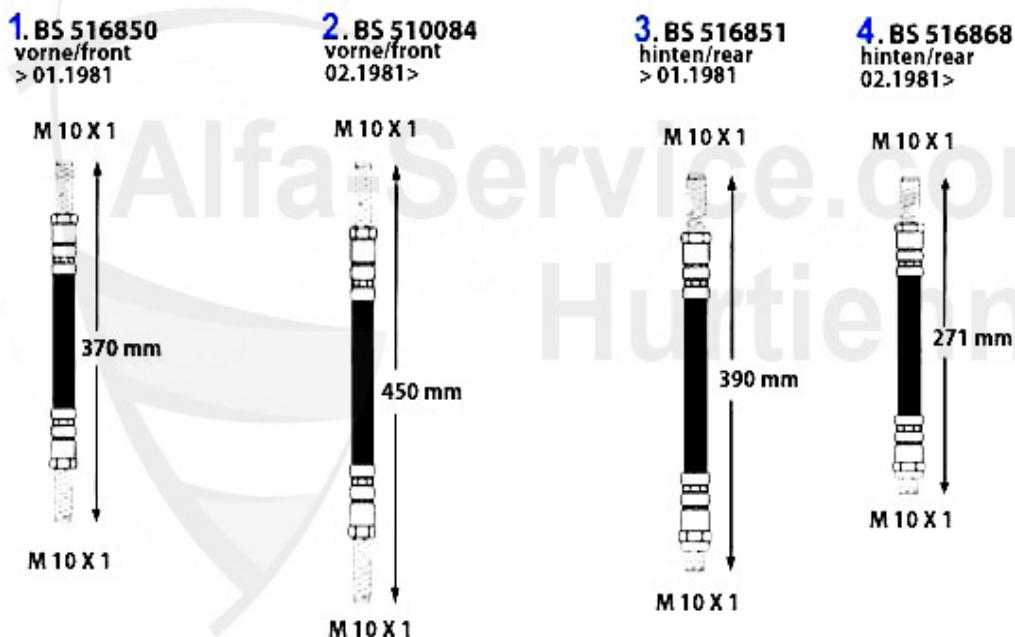

Bremsschlauch/Brake Hose GTV/6 (116)

1	BS516850	OE. 60727319 BRAKEHOSE 116 4-CYL. >1983	26.50 EUR
2	BS510084	BRAKE HOSE FRONT ALFETTA 1.6/1.8/2.0/2.4 TD, GIULIETTA 1.3/1.6/1.8/TURBO YEAR 05.83>,GTV 2.0/2.5 V6 YEAR 02.81>,75,90 6,RZ,SZ ALL, 445MM LENGTH	20.50 EUR
3	BS516851	OE. 60728512 BRAKEHOSE REAR 116 >1983	25.00 EUR
4	BS516868	REAR BRAKE HOSE 75,90,GTV(116) 2.5 80-87 PAY ATTENTION TO THE LENGTH	22.90 EUR