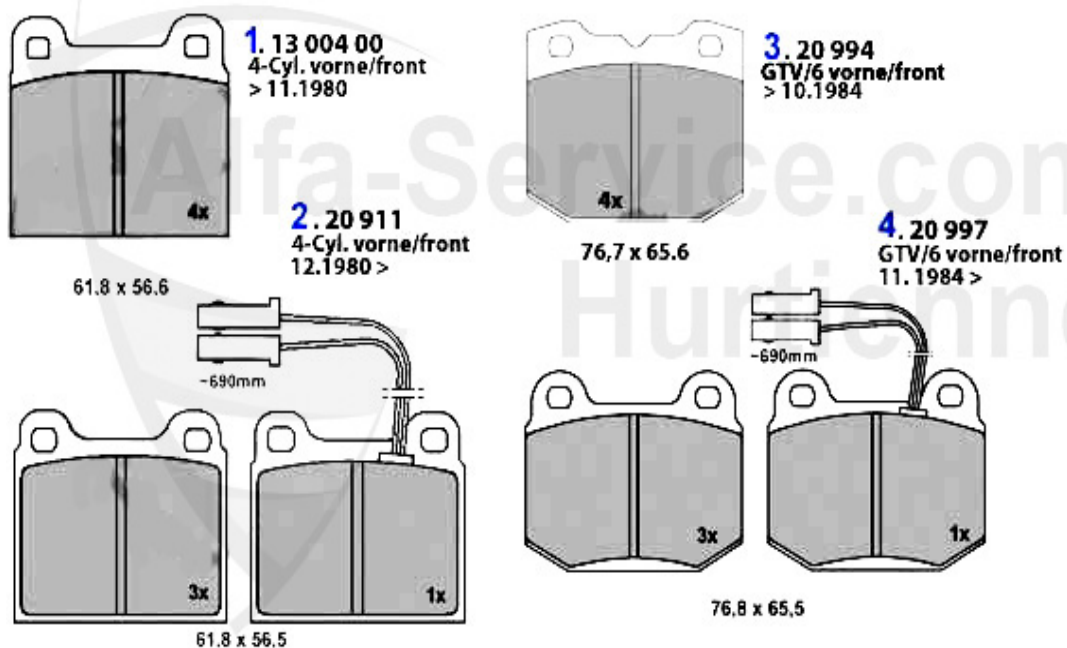

Bremsbeläge/Brakepads GTV/6 (116) vorne/front

1	13 004 0 0	1300-1600 FRONT BRAKE PADS	24.50 EUR
2	20911 150 05	FRONT BRAKE PADS 116 4 CYL. 75 1.6/ 1.8 IE >09.89, ATE BRAKE SYSTEM	69.00 EUR
3	20994 165 04	SBB VA GTV 6 (116) Bremssystem: Brembo	79.00 EUR
4	20997 165 05	BRAKE PADS WITH WARNING UNIT 75 2.0/TD/ 2.5/3.0/V6 85-08.89,90 2.0 ie/2.4 TD BRAKE SYSTEM: BREMBO	59.00 EUR