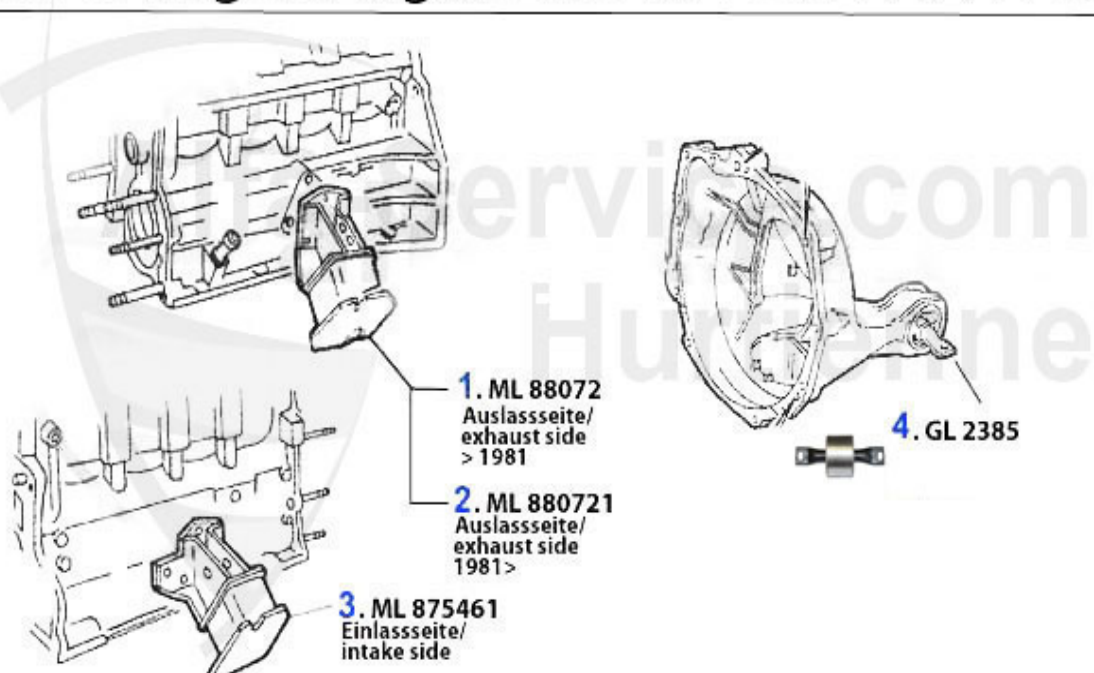

Motorlager/Engine Mount GT/V/4 (116)

1	ML88072	Motorlager Auspuffseitig Alfetta Giulietta Bj. >81	***
2	ML880721	OE. 60723675 ENGINE MOUNT LEFT 116 4-CYL.	58.00 EUR
3	ML875461	OE. 60521085 ENGINE MOUNT RIGHT 116 4-CYL.	52.00 EUR
4	GL2385	OE. 60522199 ENGINE MOUNT REAR 4 CYL. (62mm) 75<	32.50 EUR