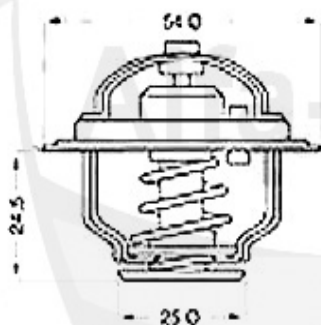

Thermostat GTV/4 (116)

1. 08 008 0 0