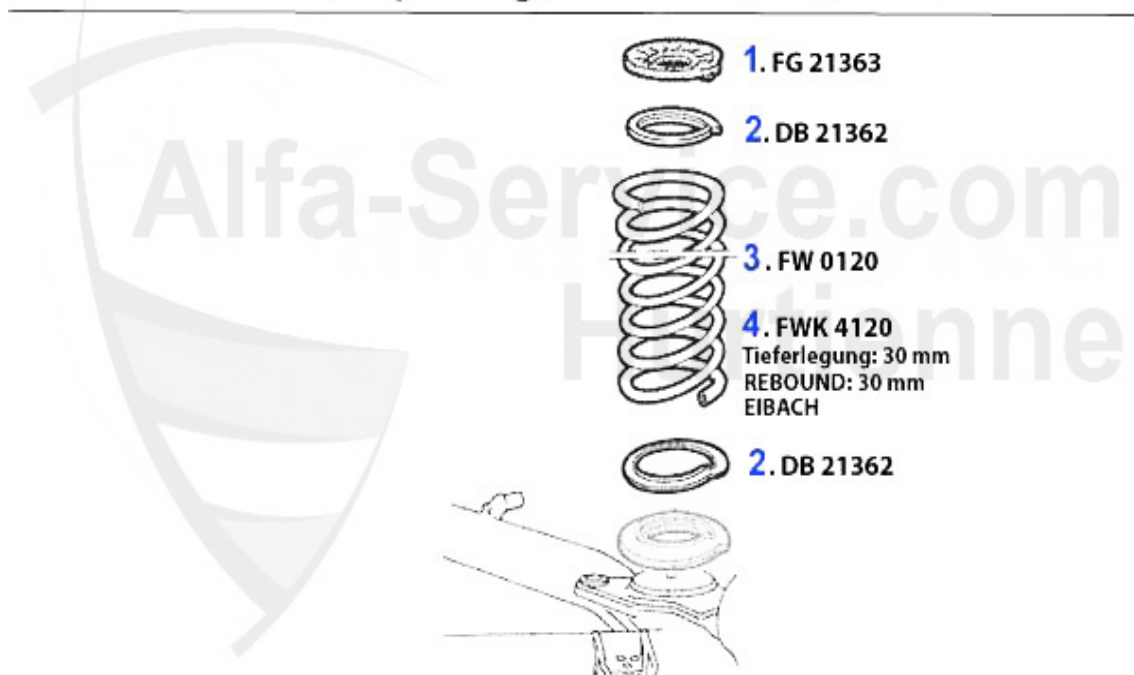

Federn/Springs GTV4/6 (116)

1	FG21363	OE. 60521363 SPACER REAR AXLE 116	13.49 EUR
2	DB21362	OE. 60521362 PLATE	7.90 EUR
3	FW0120	OE. 60701617 REAR SPRING ALFETTA/GTV (116),75,90 1 PIECE	95.00 EUR
4	FWK4120	REAR SPORT SPRING 30 MM, LOWER 75,GTV (116)	99.00 EUR