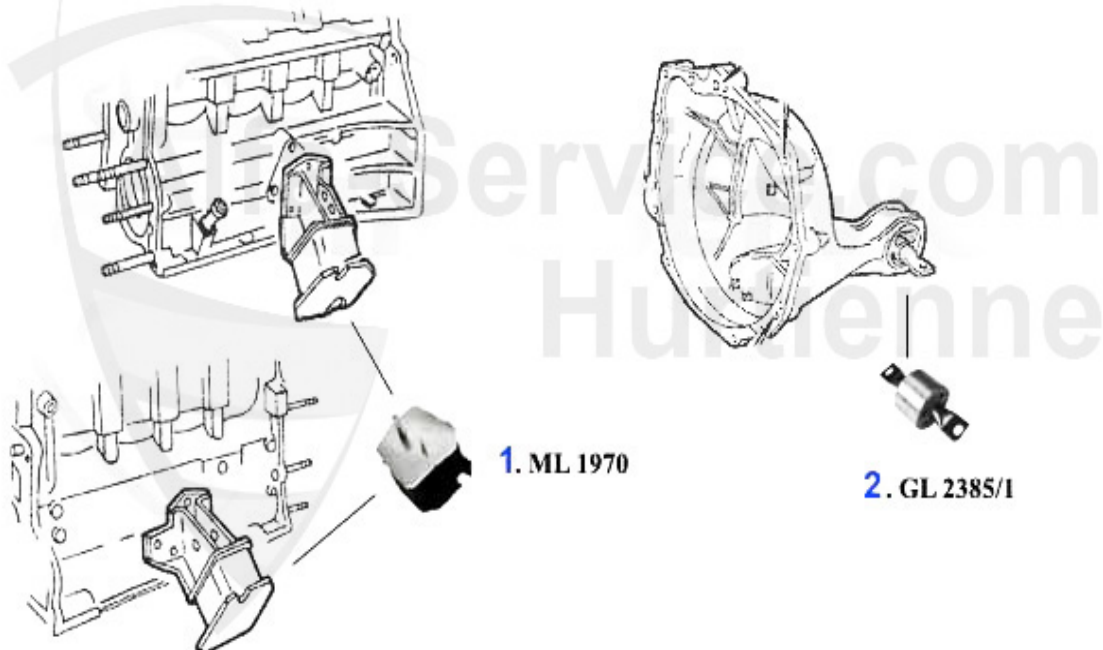

Motorlager/Engine Mount GT/V/6 (116)

1	ML1970	ENGINE MOUNT GTV/6 LEFT/RIGHT 75 V6, RZ/SZ	59.00 EUR
2	GL2385/1	OE. 60522581 ENGINE MOUNT REAR 116 6-Cyl. (64mm)	36.50 EUR