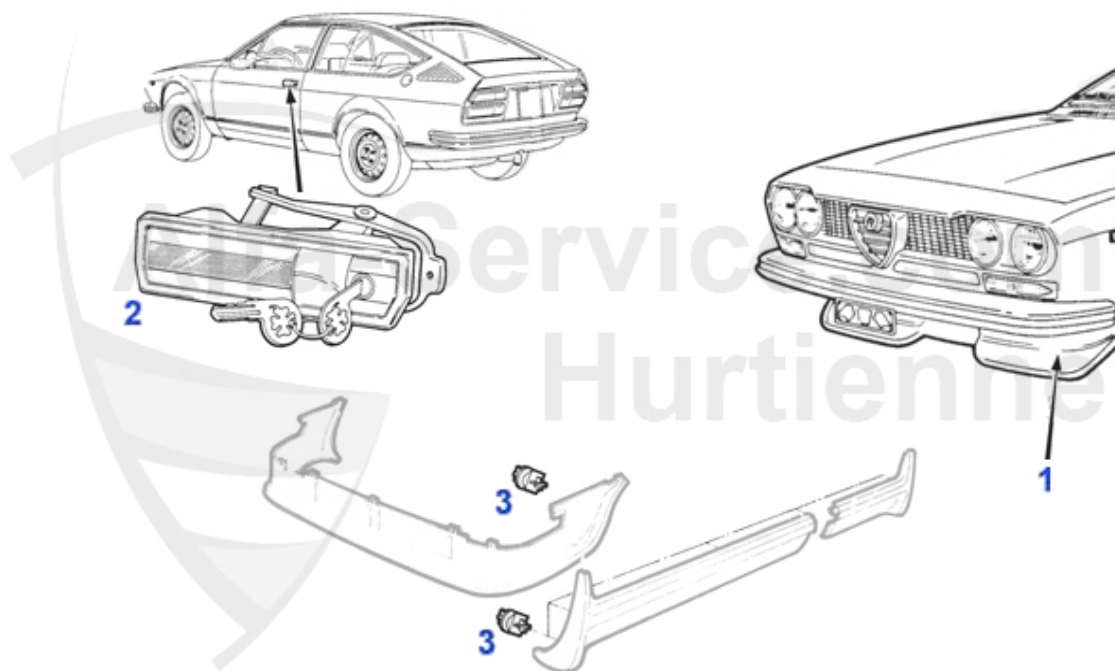

GTV/6 (116) > BODY > EXTERNAL BODYWORK

1	SP11600	Frontspoiler Alfetta GT/GTV Chrommodell 74-80 2 tlg. 1,6/1,8/2,0	348.99 EUR
2	TG8501	DOOR HANDLE SET ALFETTA GTV TILL 1980, MONTREAL	359.00 EUR
3	ZL0748	FIXING CLIP FOR SILL COVER GTV4/6, 2.SERIES	4.90 EUR
4	ZL20137	COVER FOR SILL GTV 6 (116), FRONT RIGHT SIDE	101.55 EUR
5	STF20134	Verkleidung f. Stoßfänger GTV/6 (116) HR	40.08 EUR