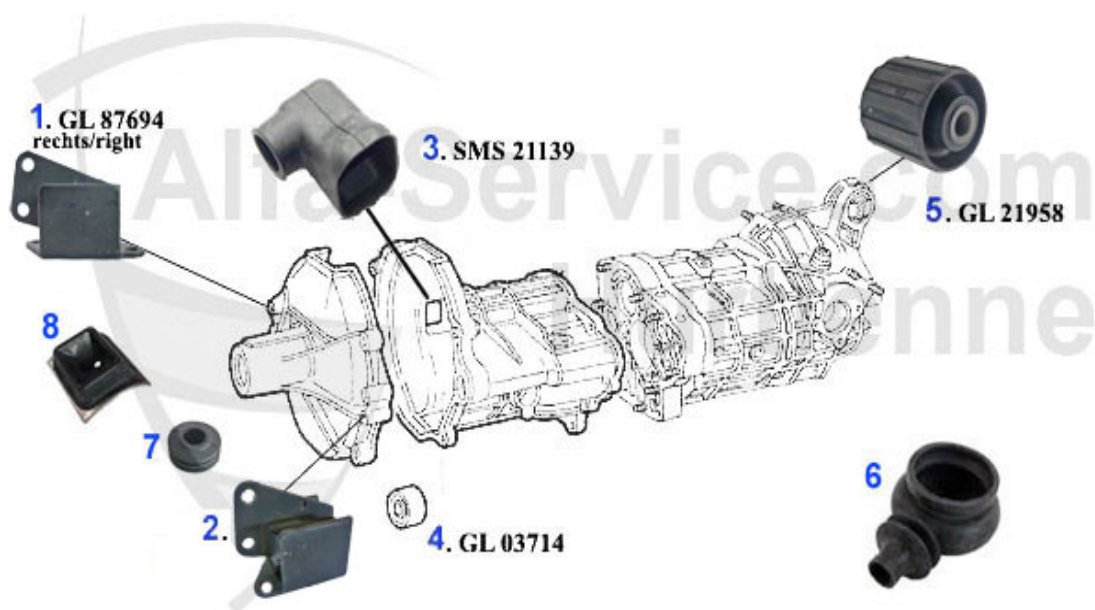

1 GL23042 OE. 60523042 BUSHING

58.99 EUR

2 04 001 0 0 SYNCHRO RING

59.00 EUR

GT/V/6 (116) > DRIVETRAIN > GEARBOX > GEAR MOUNT GT/V/4

1	GL87694	OE. 60521143 GEAR MOUNT 116 4-CYLINDER RIGHT	38.50 EUR
2	GL87688	OE. 60723913 GEAR MOUNT 116, 4-CYL LEFT SIDE OLD VERSION	38.50 EUR
3	SMS21139	CAP FOR RELEASE LEVER ALFETTA, GIULIETTA, GTV(116), 75,90	15.90 EUR
4	GL03714	OE.60703714 GEARBOX MOUNT 75,90 RZ, SZ	24.89 EUR
5	GL21958	OE. 60521958 GEAR MOUNT REAR 75,90, RZ/SZ, ALFETTA, GIULIETTA, GTV(116)	29.00 EUR
6	SMS2345	GEAR LEVER BOOT ALFETTA, GIULIETTA, GTV (116)	12.50 EUR
7	SMS26078	RUBBER BOTH FOR SHIFT LEVER/ALFETTA/GTV/ GIULIETTA (116)	***
8	SMS2346	OE. 60701783 COVER f. GEARSTICK 116	***