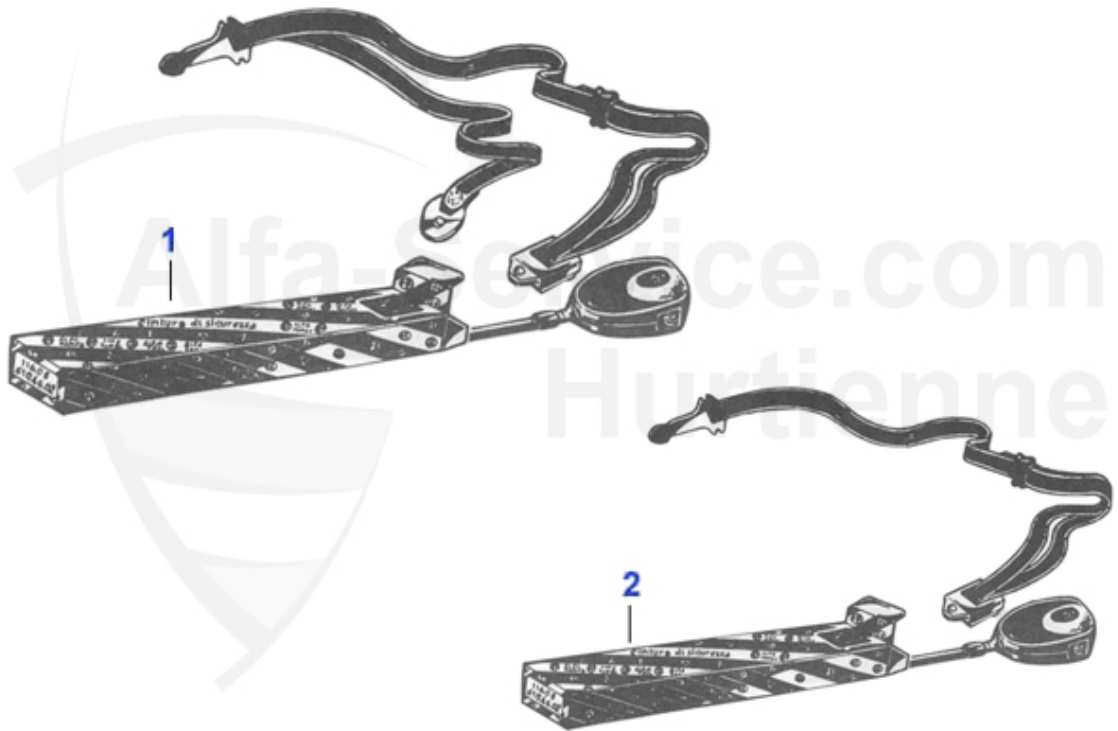

61.04 EUR

1 HBS116B HANDBRAKE LEVER BOOT, ALFETTA GT GTV6 BLACK LEATHER

69.00 EUR

---

1 SHS116C GEAR LEVER BOOT GTV6,ALFA ROMEO "SEI" BLACK LEATHER

59.00 EUR

GT/V/6 (116) > INTERIOR > SEAT BELT

1	20 144 2 0	SEAT BELT GT/Alfetta GT 30cm	75.01 EUR
2	20 392 0 0	LAP BELT for backseat	39.00 EUR