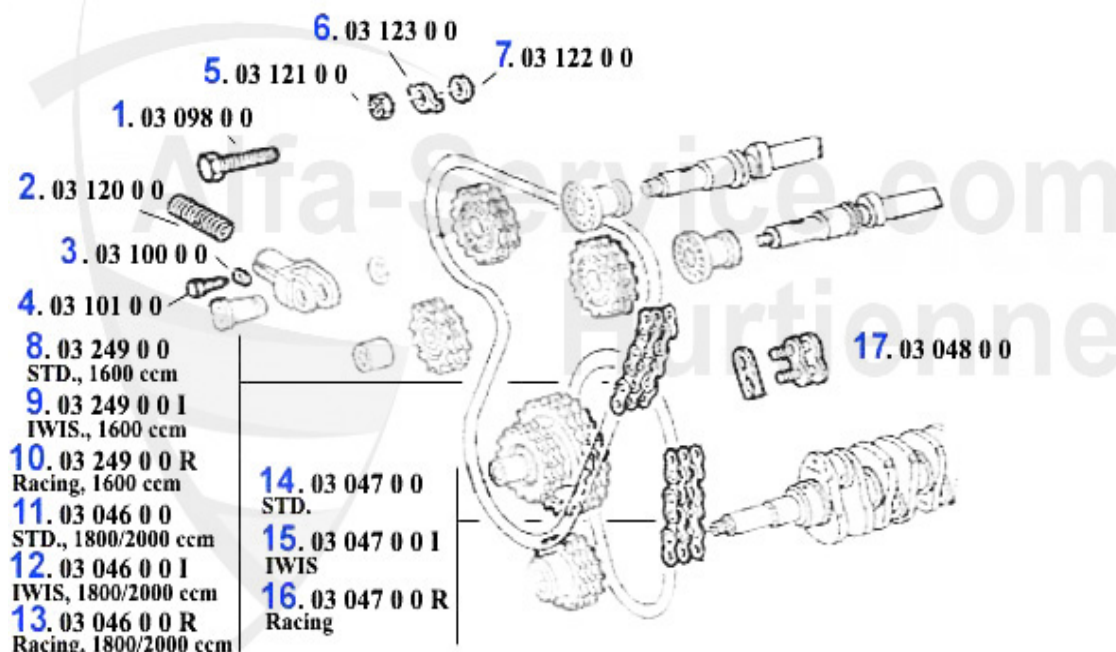

Steuerkette/Timing Chain GTV/4

1	03 098 0 0	SAFETY BOLT FOR CAMSHAFTS	3.00 EUR
2	03 120 0 0	TIMING CHAIN TENSIONER SPRING	6.95 EUR
3	03 100 0 0	LOCK PLATE CHAIN TENSIONER	4.50 EUR
4	03 101 0 0	SCREW FOR TRACK TENSIONER	6.50 EUR
5	03 121 0 0	MOUNTING NUT-CHAIN WHEEL-CAMSHAFT	***
6	03 123 0 0	LOCK TAB CAMSHAFT	1.70 EUR
7	03 122 0 0	THRUST WASHER MOUNTING NUT	***
8	03 249 0 0	TIMING CHAIN 1600 LONG INCL. MASTER LINK	37.50 EUR
9	03 249 0 0 I	TIMING CHAIN IWIS 1600 LONG INCL. MASTER LINK	79.00 EUR
10	03 249 0 0 R	RIWIS TIMING CHAIN 1600 INCL. CHAIN LOCK RACING VERSION	89.00 EUR
11	03 046 0 0	TIMING CHAIN 1750-2000 LONG INCL. MASTER LINK	39.50 EUR
12	03 046 0 0 I	TIMING CHAIN IWIS LONG 1750-2000 INCL. MASTER LINK	79.90 EUR
13	03 046 0 0 R	TIMING CHAIN IWIS RACING 1750-2000 INCLUDED MASTER LINK	89.00 EUR
14	03 047 0 0	TIMING CHAIN 1300-2000 SHORT ENDLESS	21.00 EUR
15	03 047 0 0 I	TIMING CHAIN IWIS 1300-2000 SHORT ENDLESS	48.00 EUR
16	03 047 0 0 R	TIMING CHAIN IWIS RACING 1300-2000 SHORT ENDLESS	59.40 EUR
17	03 048 0 0	MASTER LINK	3.40 EUR
18	03 118 0 0	BUSHING IN ENGINE BLOCK FOR SPROCKET WHEEL 1300/1600/1750 NOT FOR 2000 (17.5mm) Attention! Has to be honed!	15.90 EUR
19	03 124 0 0	BUSHING IN ENGINE BLOCK FOR SPROCKET WHEEL 2000cc (14.5mm) Attention! Has to be honed!	15.90 EUR