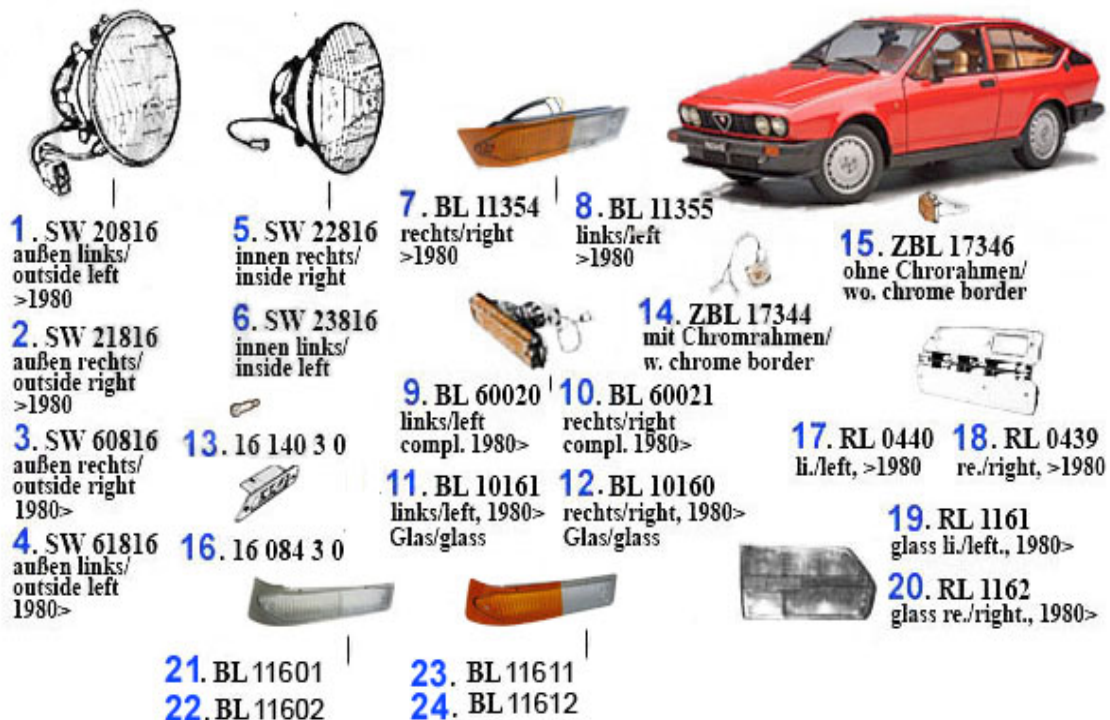

GT/V/6 (116) > BODY > LIGHTNING

1	SW20816	OUTER HEADLAMP ALFETTA BERLINA 1974> LEFT, ALFETTA COUP• ALL MODELS WITHOUT PARKING LIGHT	70.78 EUR
2	SW21816	OUTER HEADLAMP ALFETTA BERLINA 1974> RIGHT, ALFETTA COUP• ALL MODELS LEFT	70.78 EUR
3	SW60816	OUTER HEAD LAMP RIGHT SIDE, 6, GT/V/6 (116),YEAR 81-85 WITH PARKING LIGHT	89.50 EUR
4	SW61816	OUTER HEADLAMP LEFT SIDE, 6, GT/V/6 (116), YEAR 81-85 WITH PARKING LIGHT	89.50 EUR
5	SW22816	HIGH-BEAM HEADLAMP GTV 116 right	70.78 EUR
6	SW23816	OE.60703450 HEAD LAMP ALFETTA BERLINA 1974> RIGHT,ALFETTA COUPE LEFT ALL MODELS	70.78 EUR
7	BL11354	INDICATOR/SIDE LIGHT RIGHT GTV (116) 1.SERIES ORANGE/WHITE	129.00 EUR
8	BL11355	INDICATOR/SIDE LIGHT LEFT GTV (116) 1.SERIES ORANGE/WHITE	129.00 EUR
9	BL60020	INDICATOR LAMP LEFT GTV6 (116) 2.SERIES	***
10	BL60021	INDICATOR LAMP RIGHT GTV6 (116) 2.SERIES	***
11	BL10161	LEFT FLASHER GLASS ALFETTA, GTV/6 2. SERIES 1980>	***
12	BL10160	RIGHT FLASHER GLASS ALFETTA, GTV/6 2. SERIES 1980>	***
13	16 140 3 0	SCREW INDICATOR LENSE yellow - SPIDER	3.90 EUR
14	ZBL17344	SIDE DIRECTION INDICATOR ALFETTA/GTV (116) >75 WITH CHROME FRAME	29.70 EUR
15	ZBL17346	FRONT FENDER SIDE LAMP ALFETTA/GTV (116) YEAR 75>,SUD SPRINT(901/2)	29.70 EUR
16	16 084 3 0	LICENSE PLATE LIGHT - SPIDER 83-89, GTV (116)	31.50 EUR
17	RL0440	LEFT TAIL LAMP GTV6 (116) 1. SERIES	200.90 EUR
18	RL0439	R	200.90 EUR
19	RL1161	OE. 60728787 TAIL LAMP LENSE L GTV/6 (116) 2nd SERIES	***
20	RL1162	OE. 60728780 TAIL LAMP LENSE R GTV/6 (116) 2nd SERIES	***
21	BL11601	LEFT INDICATOR LENSE ALFETTA GT 1.SERIES WHITE/WHITE	70.90 EUR
22	BL11602	RIGHT INDICATOR LENSE ALFETTA GT 1.SERIES WHITE/WHITE	59.00 EUR
23	BL11611	LEFT INDICATOR LENSE ALFETTA GT 1.SERIES ORANGE/WHITE	61.50 EUR
24	BL11612	RIGHT INDICATOR LENSE ALFETTA GT 1.SERIES ORANGE/WHITE	61.50 EUR