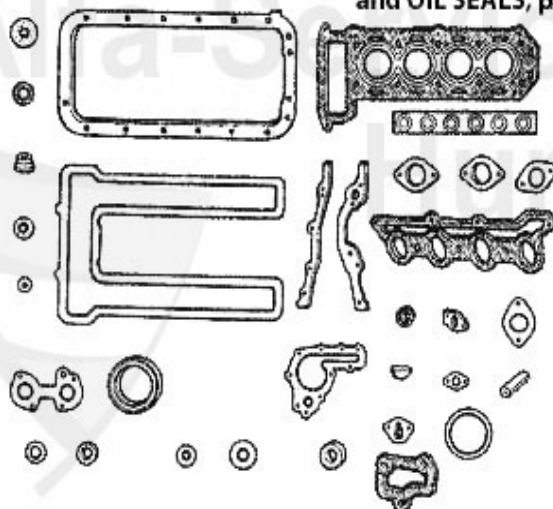

Motordichsatz/Full Set Alfetta Vergaser/Carb.

Achtung/Attention:

In den Dichtsätzen 02 040 0 0 & 02 041 0 0 sind Zylinderkopfdichtung und Wellendichtringe nicht enthalten, bitte separat bestellen./The sets 02 040 0 0 & 02 041 0 0 are without HEADGASKET and OIL SEALS, please order it separate!

1. 02 040 0 0
1600 ccm

2. MDS 42200
1800 ccm

3. 02 041 0 0
2000 ccm

4. MDS2078

1	02 040 0 0	ENGINE GASKET SET 1600 WITHOUT HEAD GASKET AND OIL SEALS WITH REINZ VALVE COVER GASKET	119.00 EUR
2	MDS42200	ENGINE GASKET SET ALFETTA,GIULIETTA, 75,90 1.8 85 & 90 KW 79-89	194.99 EUR
3	02 041 0 0	ENGINE GASKET SET 2000 WITHOUT HEAD GASKET AND OIL SEALS WITH REINZ VALVE COVER GASKET	115.00 EUR
3	02 042 0 0	REINZ ENGINE GASKET SET FOR SERIES 115, 2.0, WITH HEAD GASKET AND OIL SEAL RINGS	279.00 EUR
4	MDS16100	ENGINE GASKET SET ALFETTA,GIULIETTA,75 1.6, 1.8 81 KW COMPLETE 83-89	179.90 EUR
4	MDS2078	ENGINE GASKET SET 75/90 2.0/ALFETTA 2.0/ GIULIETTA/GTV 2.0 WITH HEAD GASKET (CARBURATOR MODELS)	190.00 EUR