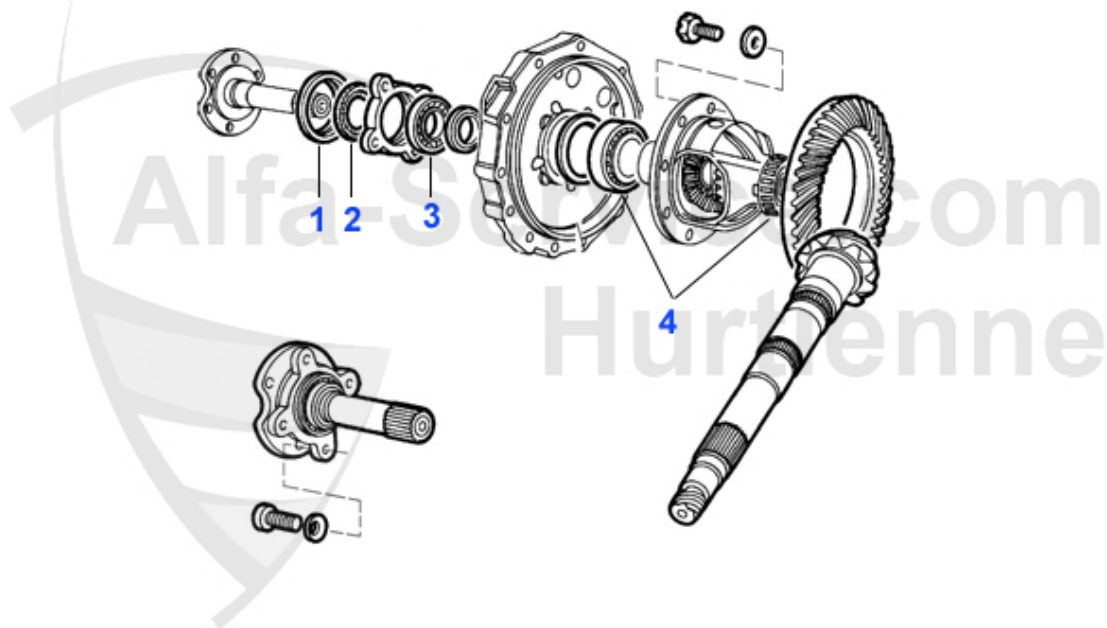

GT/V/6 (116) > DRIVETRAIN > GEARBOX > DIFFERENTIAL

1	WD21228	JOINT RING REAR DIFF. 116,AR 75 4 AND 6 CYL.,RZ/SZ	***
2	WD21231	JOINT RING REAR DIFFERENTIAL 116,AR 75 4 AND 6 CYLINDER,RZ/SZ	18.50 EUR
3	GL8685	SHOULDER BEARING DIFF. AR75 + GTV6 OE 71728685	44.99 EUR
4	GL8680	Schulterlager Diff.AR116	43.99 EUR