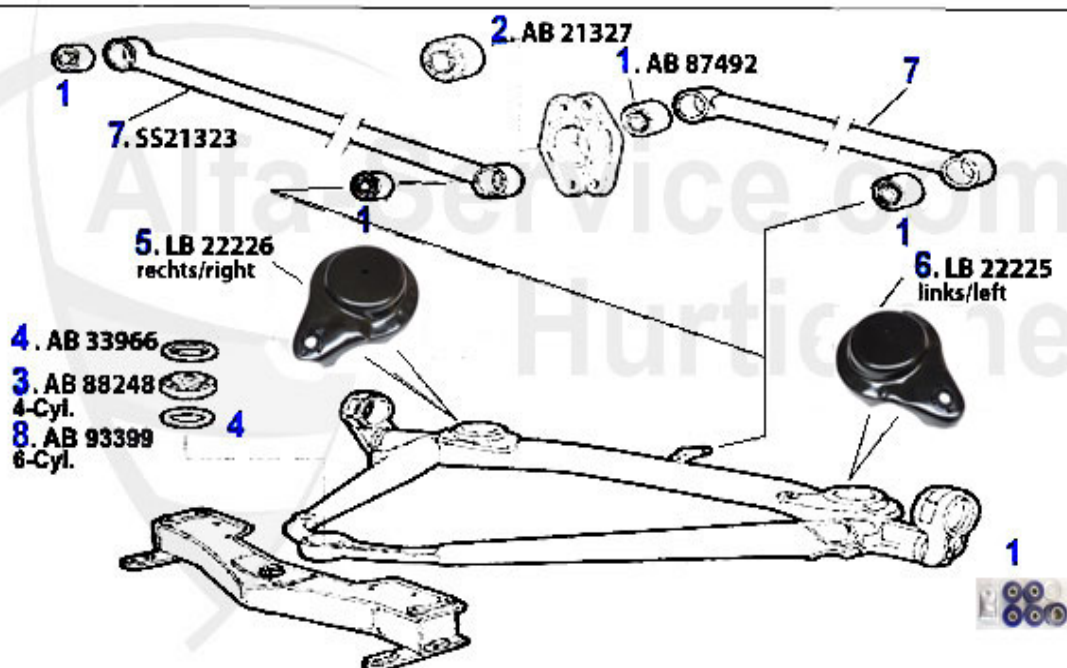

Aufhängung/Attachment GTV/4/6 (116) hinten/rear

1	AB87492	BUSHING WATTS LINKAGE ALFETTA,GIULIETTA,GTV6,75 needed pieces: 4	9.50 EUR
1	AB1970SF	SUPERFLEX BUSHES SET F. WATT'S LINKAGE 116	110.00 EUR
2	AB21327	REAR AXLE BUSH MIDDLE 116	19.00 EUR
3	AB88248	Aufhängungsbuchse hinten Alfetta,Gi ulietta,GTV (116),75 4-Zylinder	***
4	SF0114	CENTER BUHING GEAR-TRAVERSE ALFETTA, GIULIETTA GT ALL 4 CYL.	61.50 EUR
4	AB33966	OE. 60533966 RING f. PANHARD/GEAR 116	***
5	LB22226	SUPPORT REAR-AXLE-FRAME RIGHT 75,GTV/6	83.90 EUR
6	LB22225	SUPPORT REAR-AXLE- FRAME LEFT 75, GTV/6	83.90 EUR
7	SS21323	OE.60521323 TORSION BAR 116	53.86 EUR
8	AB93399	OE. 60533942/60703781 BUSHING 116 AR 75 V6 + 1,8 Turbo	***
8	SF0116	PU-Mittelbuchse Getriebe- Traverse GTV6/75/90 alle V6	69.00 EUR