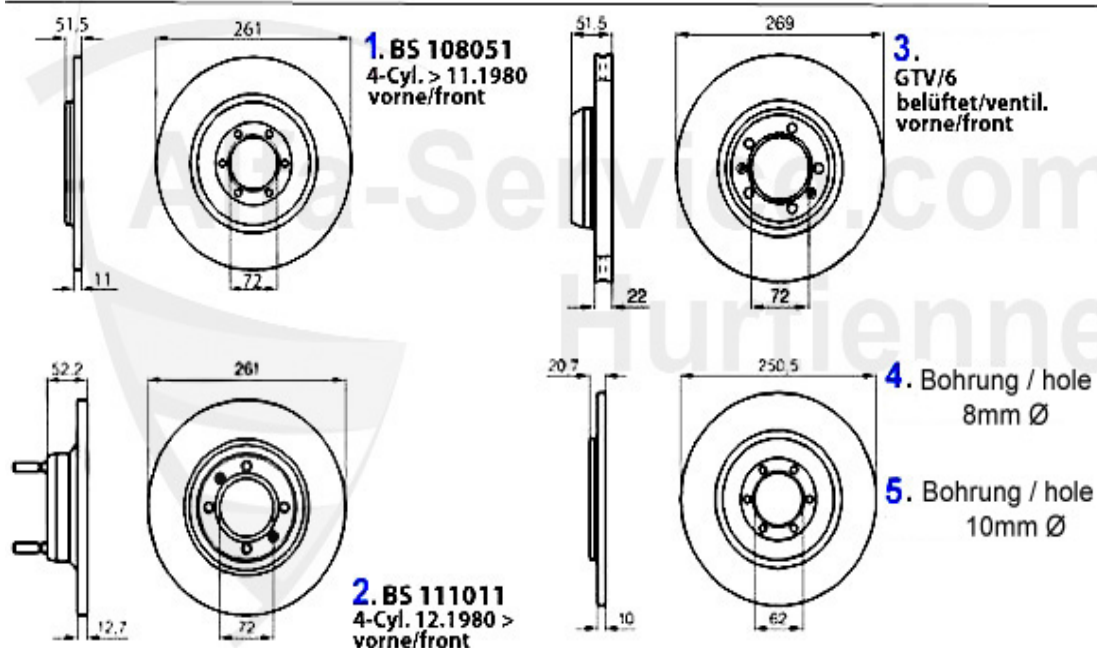

Bremsscheiben/Brakedisks GT/V/6 (116)

1	BS108051	OE.60703487,FRONT BRAKE DISC ALFETTA 1.6/1.8/2.0L 72-84/2.0 TD 79-81,GTV 116,1.6/1.8/2.0 YEAR 76-82	99.50 EUR
2	BS111011	FRONT BRAKE DISC ALFETTA 2.0/2.4 TD 09.85-09.88,90 1.8/2.0/IE/V6 09.84- 08.87	89.00 EUR
3	BS118351	OE 60522092, BRAKE DISC FRONT 75 1.8 TURBO/2.0 TS 2.5/3.0 V6,90 2.5 V6, GTV/6 (116)	89.00 EUR
3	BS 183	FRONT SPORT BRAKE DISK GTV 6, 75 T- SPARK/2.5/3.0 SLOTTED AND PERFORATED	137.50 EUR
4	BS101515	OE 60701786, BRAKE DISC REAR ALFETTA YEAR 11.81>, GIULIETTA ALL, GTV (116) YEAR 11.80>, 75 1.6/1.8/ie/2.0/TD YEAR 85-92 2.4 TD/2.5 V6 YEAR 90-92, 90 1.8/2.0/2.0 V6 YEAR 84-87	49.90 EUR
5	BS118415	Bremsscheibe HA GTV6 2.5 (116) 75 1.8 turbo/2.5/3.0 V6 90 2.5 ie/2.4 TD	47.01 EUR
5	BS 184	REAR SPORT BRAKE DISK GTV 6, 75 Twin Spark/2.5/3.0 SLOTTED AND PERFORATED	105.01 EUR