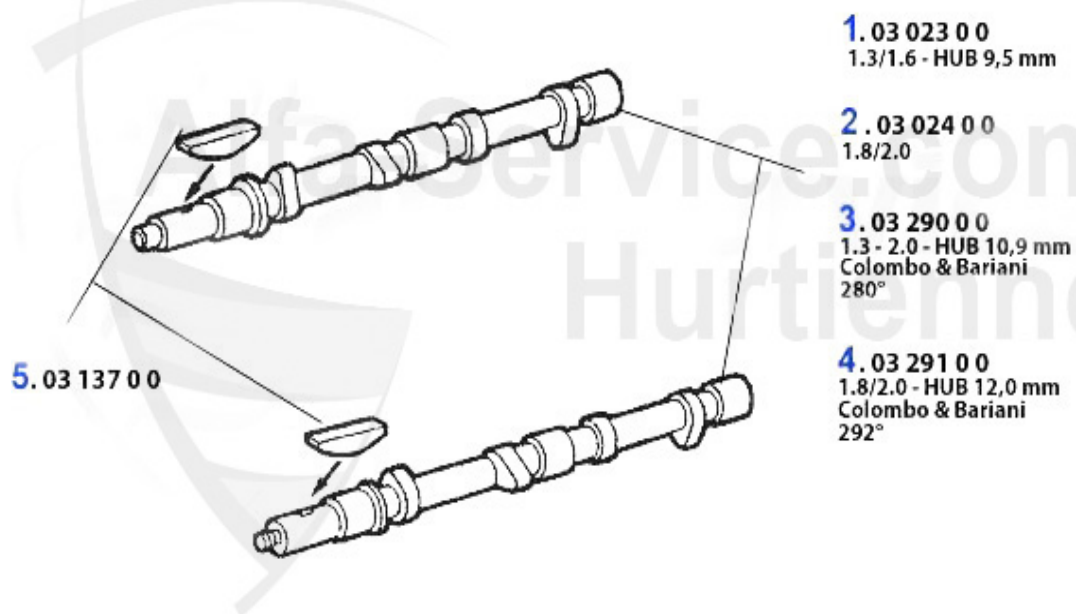

Nockenwelle/Camshaft GT/V/4

2	03 024 0 0	CAM SHAFT - EXHAUST	***
3	03 290 0 0	SPORT CAMSHAFT COLOMBO&BARIANI 1300-2000, Lift=10.9mm, 280ø	279.00 EUR
4	03 291 0 0	SPORT CAMSHAFT COLOMBO & BARIANI 1750-2000, hub 12.0mm, 292ø	279.00 EUR
5	03 137 0 0	WEDGE FOR CAMSHAFTS	5.50 EUR