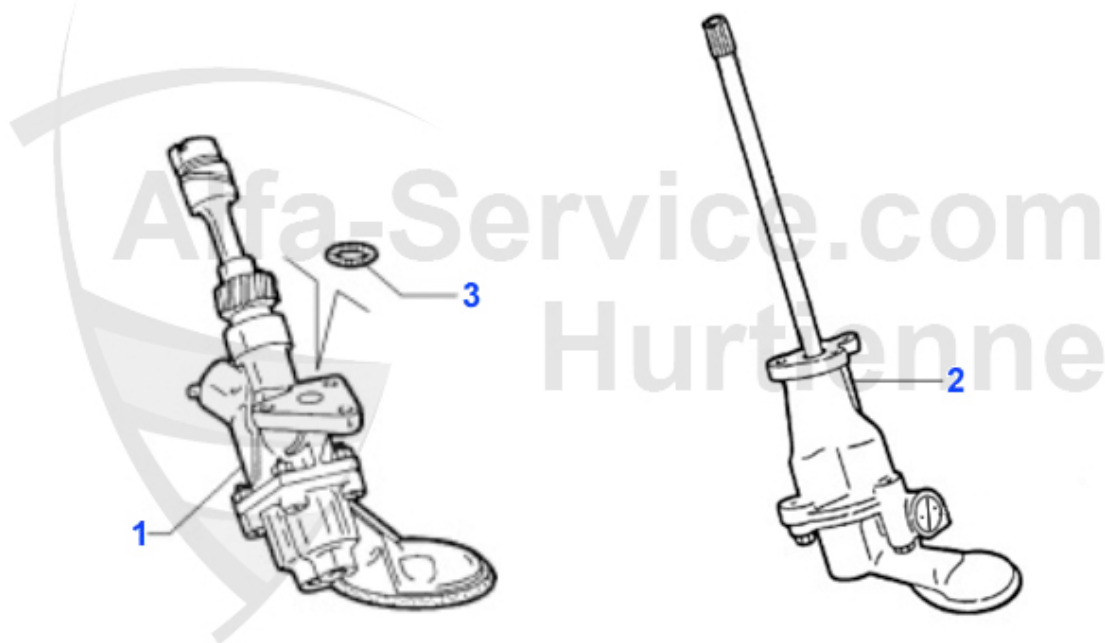

1 ABS21971 Abscheider GTV/6 Alfa 75 6 Zylinder

\*\*\*

2 LV23388 OE. 60523388 ELECTRO-VALVE 116 6-Cyl.

\*\*\*

3 LMS34953 OE. 60534953 RIGID SLEEVE 116 6-CYL.

98.00 EUR

GTV/6 (116) > ENGINE > OIL PUMP

1	OP68500	OILPUMP 116 4-CYLINDER	448.00 EUR
2	OP03510	OIL PUMP 2.5/3.0/3.2 V6 146,156,166, GTV/SPIDER (916) OE 60603510	333.20 EUR
3	02 073 0 0	O-RING OIL PUMP	1.54 EUR