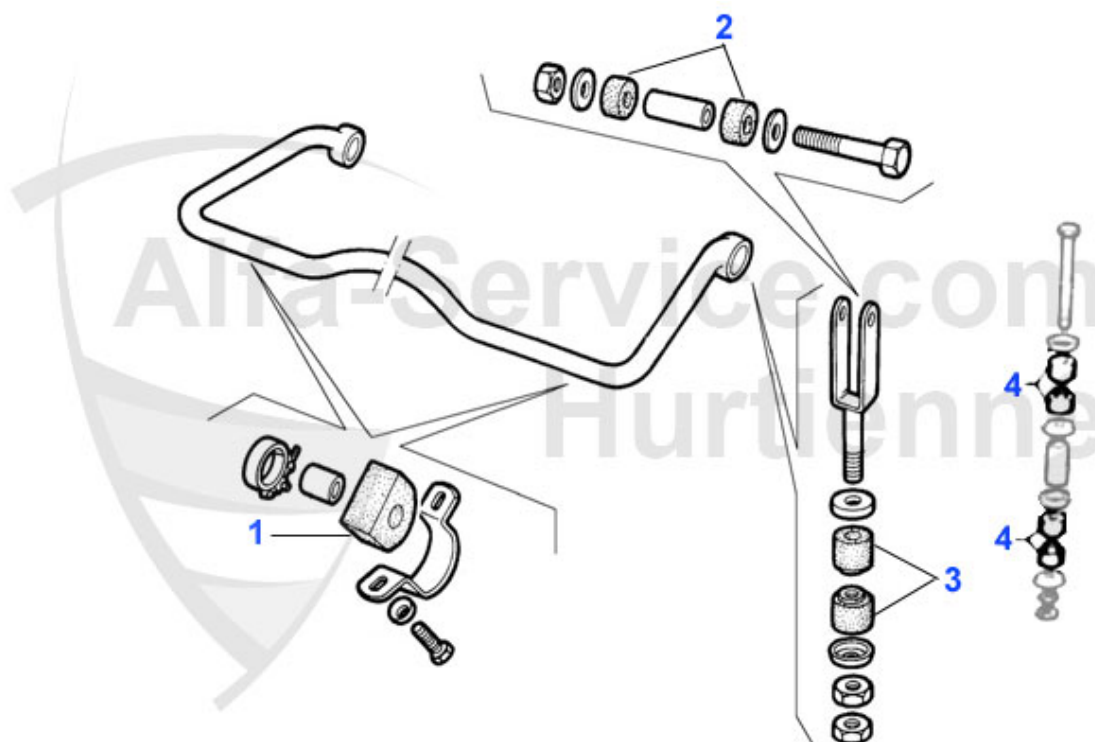

GT/V/6 (116) > SUSPENSION > REAR STABILISER

1	AB2394	REAR ANTI-ROLL BAR BEARING ALFETTA, GIULIETTA,75 (21mm) REQUIRED PIECES: 2	29.55 EUR
1	AB2395	REAR STABILIZER RUBBER 75 1.6-1.8 IE, REQUIRED PIECES: 2	***
2	AB21366	BUSHING FOR REAR UPPER ANTI-ROLL BAR ALFETTA,GIULIETTA,GTV6 (116),75,90 (PENDULUM SUPPORT 2 PCS PER SIDE)	6.50 EUR
3	AB21364	REAR CONNECTING ROD BUSHING ALFETTA, GIULIETTA, GTV6 (116), 75	3.90 EUR