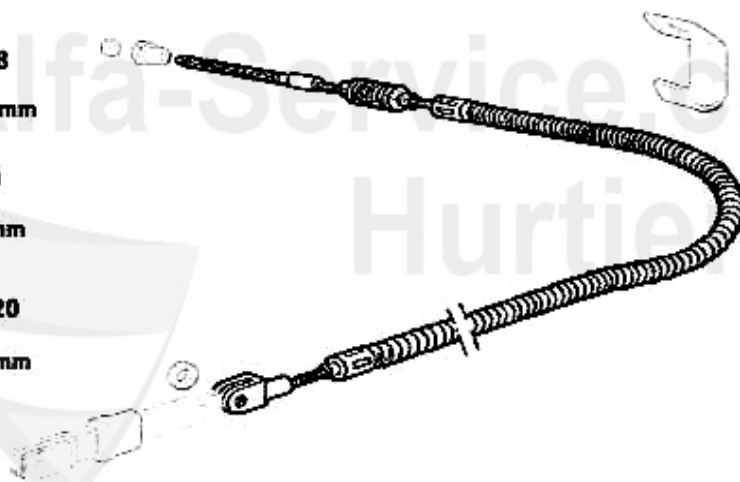

Handbremsseil/Brake Cable GTV/6 (116)

1. HS 0208
>1979
1260/1535 mm
- GTV/6

2. HS 2519
1980>
1335/1615 mm
- GTV/6

3. HS 25120
GTV/6
1078/1360 mm

1	HS0208	OE.60521838,HANDBRAKE CABLE ALFETTA/GT YEAR >79	30.26 EUR
2	HS2519	OE. 60521838 BRAKE CABLE 116 1980>	24.62 EUR
3	HS25120	GTV 6 Handbrake cable	44.49 EUR