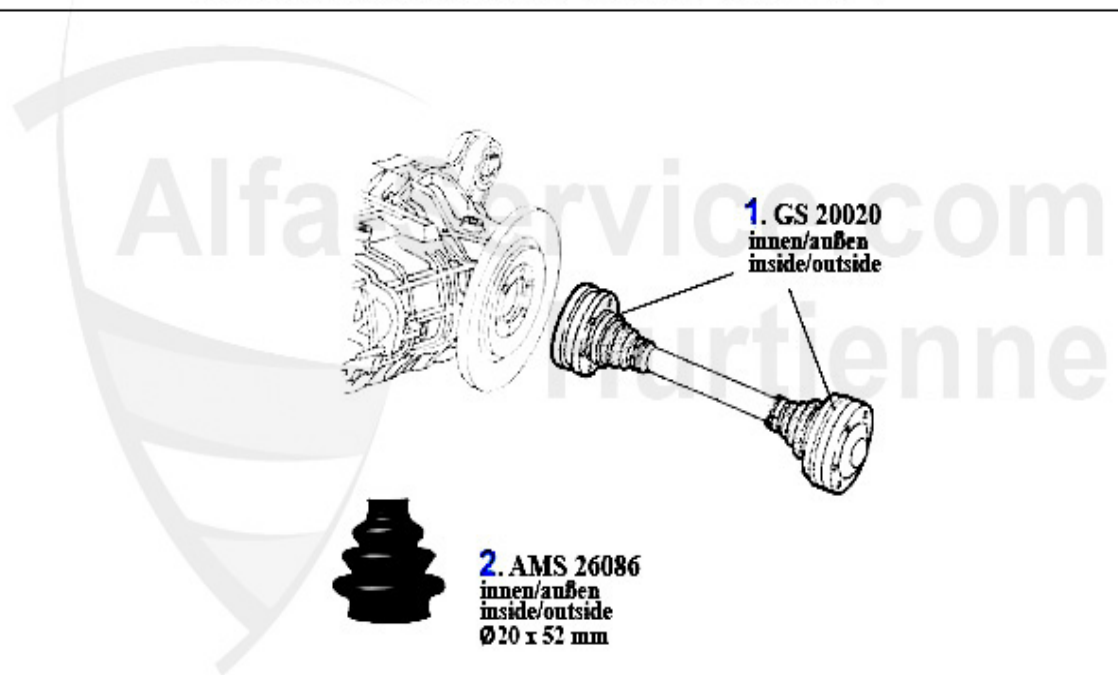

Seitenwelle/Side Shaft GT/V/4

1. GS 20020
innen/außen
inside/outside

2. AMS 26086
innen/außen
inside/outside
Ø 20 x 52 mm

1	GS20020	INNER/OUTER DRIVESHAFT JOINT 116 4-CYLINDER	111.82 EUR
2	AMS26086	OE. 60729242 SIDE SHAFT BOOT INSIDE/OUTSIDE 116-4CYL. AR75,90,ALFETTA	16.51 EUR