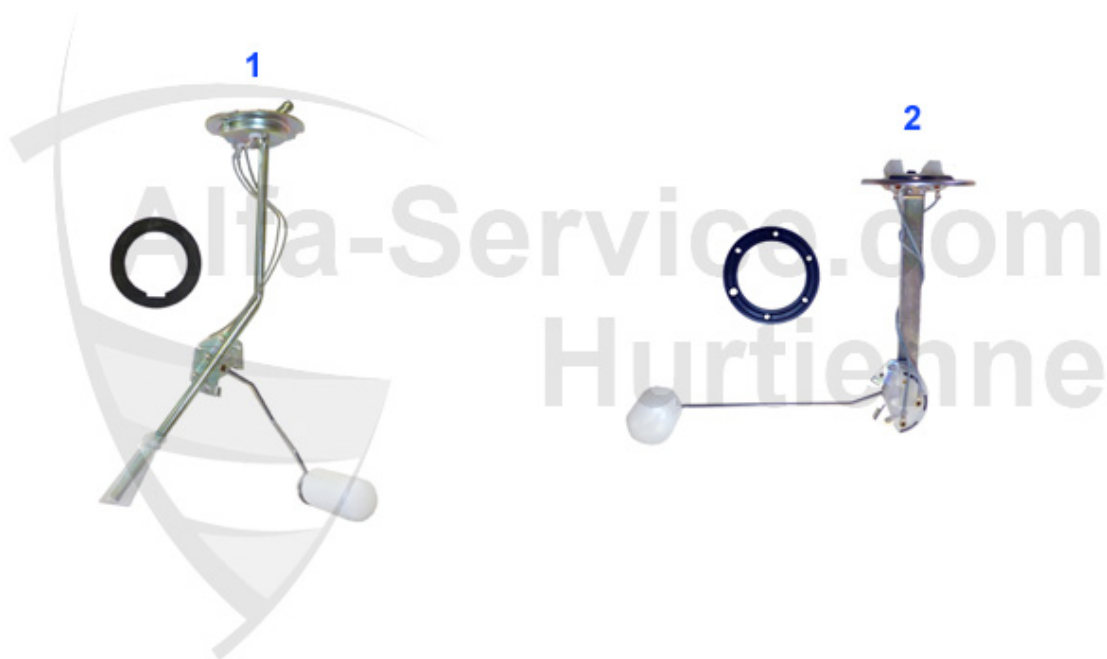

GTV/6 (116) > ELECTRIC > FUEL TANK SENDING UNIT

1	TG01129	OE. 116003205005 FUEL SENDING UNIT ALFETTA SALOON, GTV/4 (116)	89.00 EUR
2	TG01128	FUEL SENDING UNIT GTV 116 6 CYL.	99.00 EUR