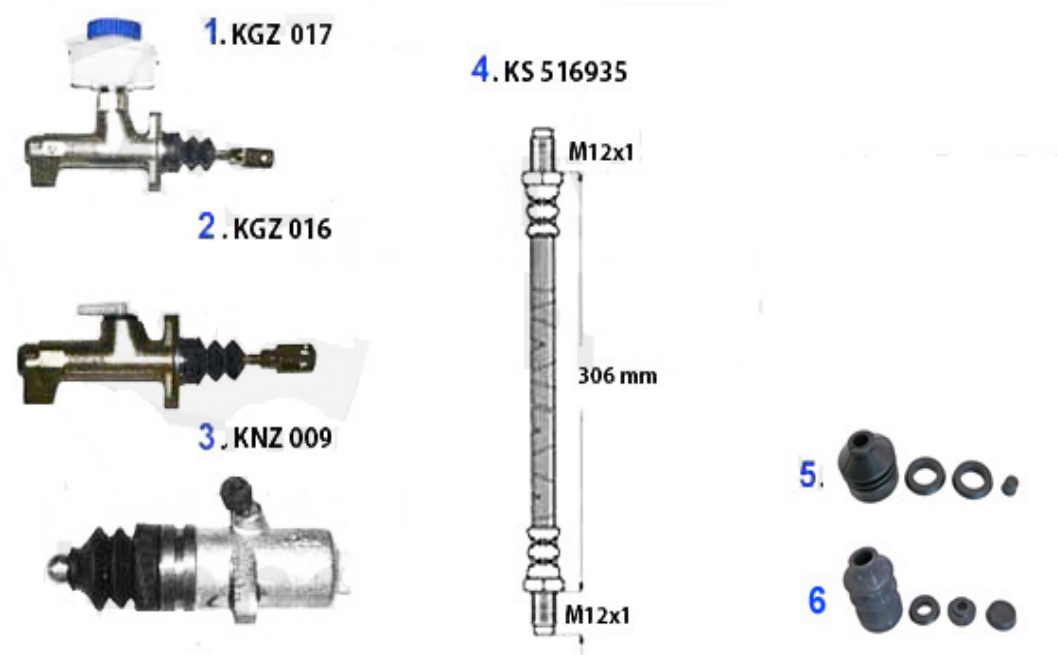

Kupplungsbetätigung/Clutch Actuation Giulietta (116)

1	KGZ017	CLUTCH MASTER CYLINDER, ALFETTA, GIULIETTA, GTV, GTV/6(116), WITH RESERVOIR	95.00 EUR
2	KGZ016	OE. 60518194 CLUTCH MASTER CYLINDER 116 1983>	79.00 EUR
3	KNZ009	CLUTCH SLAVE CYLINDER,75,90 ALFETTA, GIULIETTA, GT/V(116)	60.52 EUR
4	KS516935	CLUTCH HOSE 116	17.50 EUR
5	RKN3156	REPAIR KIT SLAVE CYLINDER 116 RZ/SZ	27.50 EUR
6	RKG1134	REPAIR KIT MASTER CYLINDER 116 RZ/SZ	28.50 EUR