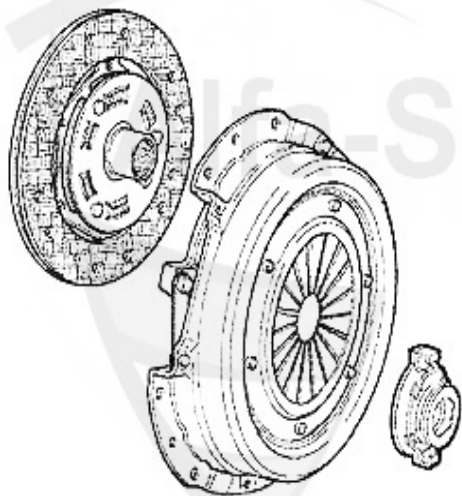

Kupplungs-Kit/Clutch Set Giulietta (116)

1. KK427001
Ø 200 mm
1.3/1.6

2. KK009003
Ø 215 mm
1.8/2.0

3. KKNL 024
Führungshülse/
guide bush

1	KK427001	CLUTCH KIT ALFETTA,GIULIETTA,75 1.3-1.6 75-89 (200mm)	***
2	KK009003	CLUTCH-KIT,ALFETTA,GUILIETTA,75, GT/V (116),1.6/1.8/2.0/IE/TS/TD 1974-1992, 215mm	339.00 EUR