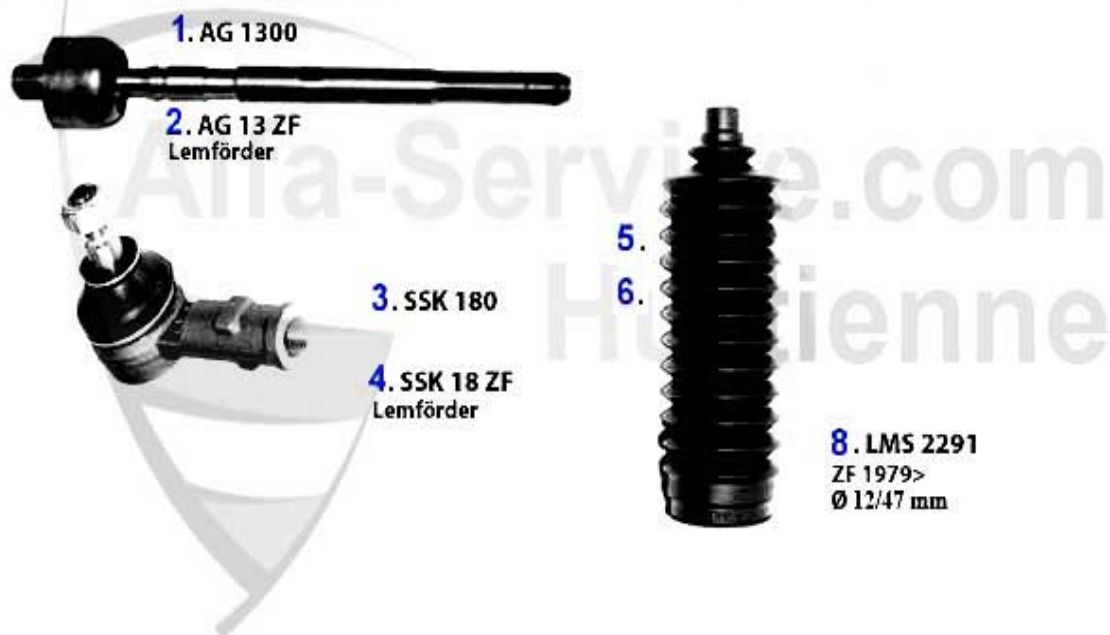

## Lenkung/Steering Giulietta (116)

1	AG1300	GEAR SUPPORT, ALFETTA,GIULIETTA (116),75,90, RIGHT-HAND THREAD	39.90 EUR
2	AG13ZF	STEERING ROD ALFETTA,GIULIETTA, GTV/6,(116),75,90,RIGHT-HAND THREAD,OE MANUFACTURER LEMFOERDER	39.90 EUR
3	SSK180	TIE ROD END ALFETTA,GIULIETTA,GTV/6 (116 )75,90,RZ/SZ	33.00 EUR
4	SSK18ZF	OE: 60521320 TIE ROD END 116 Lemförder	***
5	LMS2269	STEERING SLEEVE SPICA GIULIETTA ALL, ALFETTA FROM 01/79	25.00 EUR
6	LMS2270	STEERING SLEEVE SPICA ALFETTA UNTIL YEAR 1987	25.00 EUR