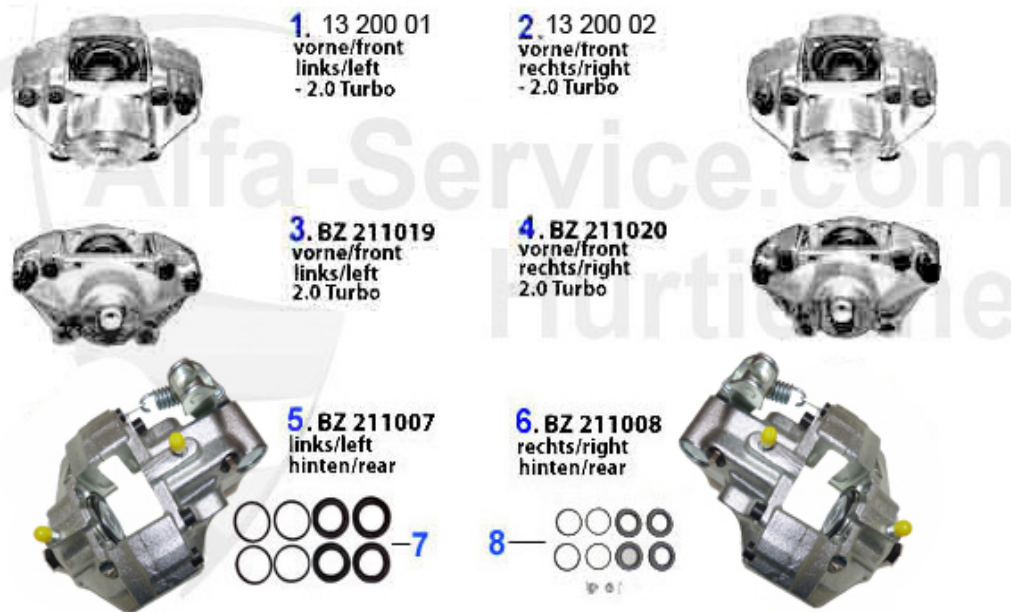

Bremszangen/Calipers Giulietta (116)

3	BZ211019	Bremssattel vl 75 1.7/2.0 bj. 84-88 90 2.0 ie/2.4 TD bj. 84-87 Alfetta 2.0/2.4 TD bj. 79-84 Bremssystem: Ate 2-kolben Austauschteil	117.98 EUR
4	BZ211020	Bremssattel vr 75 1.8/2.0 bj. 84-88 90 2.0 ie/2.4 TD bj. 84-87 Alfetta 2.0/2.4 TD bj. 79-84 Bremssystem: Ate 2-kolben Austauschteil	117.98 EUR
5	BZ222007	OE. 60760085 BRAKE CALIPPER REAR LEFT ALFETTA/GIULIETTA/GTV6 (116),75,90 ATE BRAKE SYSTEM,NEW PART!!!	199.00 EUR
6	BZ222008	OE. 60760086 BRAKE CALIPPER REAR RIGHT ALFETTA/GIULIETTA/GTV6 (116),75,90 ATE BRAKE SYSTEM,NEW PART!!!	199.00 EUR
7	13 037 0 0	REPAIR KIT FRONT BRAKE CALIPERS SET FOR 2 CALIPERS, 48MM PISTONS DIA	23.00 EUR
8	RSBS381	REPAIR KIT f. REAR CALIPPER ATE ALFETTA, GIULIETTA, GTV/6 (116), 75,90, FOR 2 CALIPERS	43.99 EUR