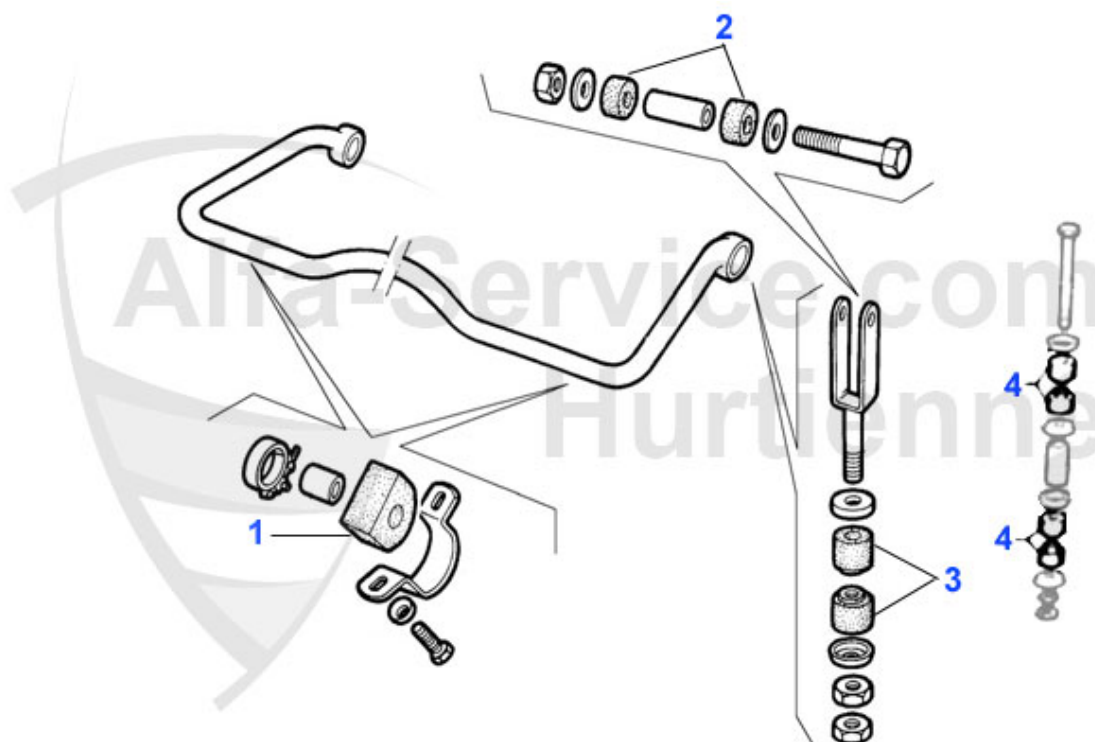

Giulietta (116) > SUSPENSION > REAR STABILISER

1	AB2394	REAR ANTI-ROLL BAR BEARING ALFETTA, GIULIETTA,75 (21mm) REQUIRED PIECES: 2	29.55 EUR
1	AB2395	REAR STABILIZER RUBBER 75 1.6-1.8 IE, REQUIRED PIECES: 2	***
2	AB21366	BUSHING FOR REAR UPPER ANTI-ROLL BAR ALFETTA,GIULIETTA,GTV6 (116),75,90 (PENDULUM SUPPORT 2 PCS PER SIDE)	6.50 EUR
3	AB21364	REAR CONNECTING ROD BUSHING ALFETTA, GIULIETTA, GTV6 (116), 75	3.90 EUR