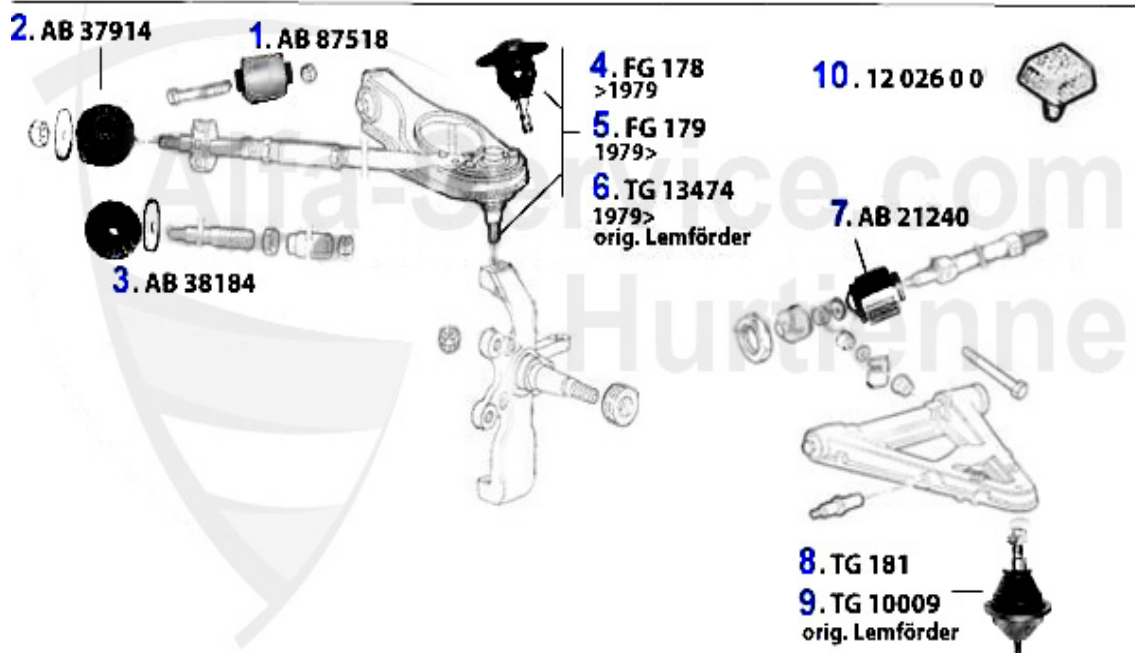

## Aufhängung/Attachment Giulietta (116) vorne/front

1	AB87518	OE.60521269 SUSPENSION ARM BUSH FRONT, 75, GTV/6 (116), RZ/SZ	10.90 EUR
2	AB37914	RUBBER MOUNTING 75,GTV6 (116) pieces required:2	4.50 EUR
3	AB38184	SILENT BLOCK 75,GTV6 (116) required parts: 2	4.50 EUR
4	FG178	UPPER BALL JOINT ALFETTA/ GIULIETTA/GTV (116) >79	42.00 EUR
5	FG179	UPPER BALL JOINT 116/162 1979>	39.00 EUR
6	TG13474	OE. 60728429 Front upper ball joint LMI	***
7	AB21240	OE. 60521240 LOWER ARM BUSH 116 FA 2 PIECES EACH SIDE NEEDED	40.01 EUR
8	TG181	LOWER BALL JOINT F. 116	42.90 EUR
9	TG10009	OE. 60521236/7 LOWER BALL JOINT LEMFÖRDER	***