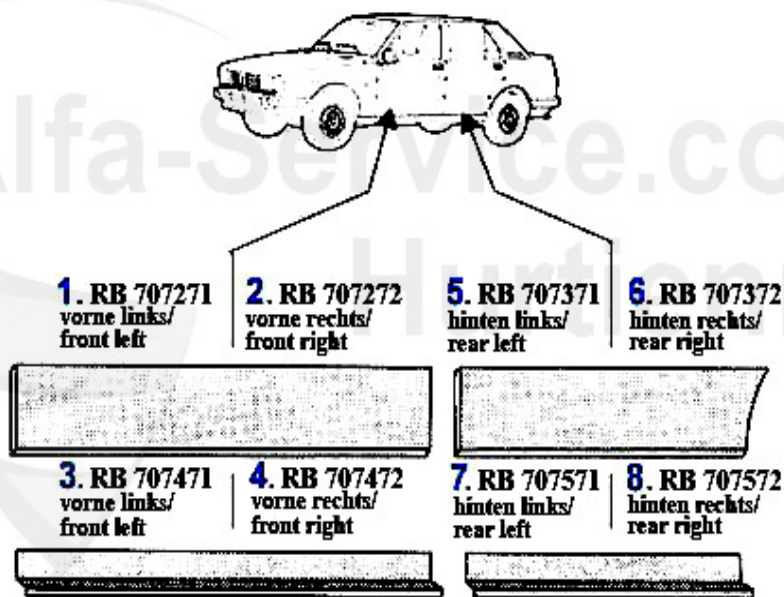

Reperaturbleche/Repairpanels Giulietta (116)

1	RB707271	EXTERIOR DOOR PANEL FRONT LEFT GIULIETTA	22.05 EUR
2	RB707272	EXTERIOR DOOR PANEL FRONT RIGHT GIULIETTA	22.05 EUR
3	RB707471	DOOR BASE FRONT LEFT GIULIETTA	22.05 EUR
4	RB707472	DOOR BASE FRONT RIGHT GIULIETTA	22.05 EUR
5	RB707371	EXTERIOR DOOR PANEL REAR LEFT GIULIETTA	22.05 EUR
6	RB707372	EXTERIOR DOOR PANEL REAR RIGHT GIULIETTA	22.05 EUR
7	RB707571	DOOR BASE REAR LEFT GIULIETTA	22.05 EUR
8	RB707572	DOOR BASE REAR RIGHT GIULIETTA	22.05 EUR