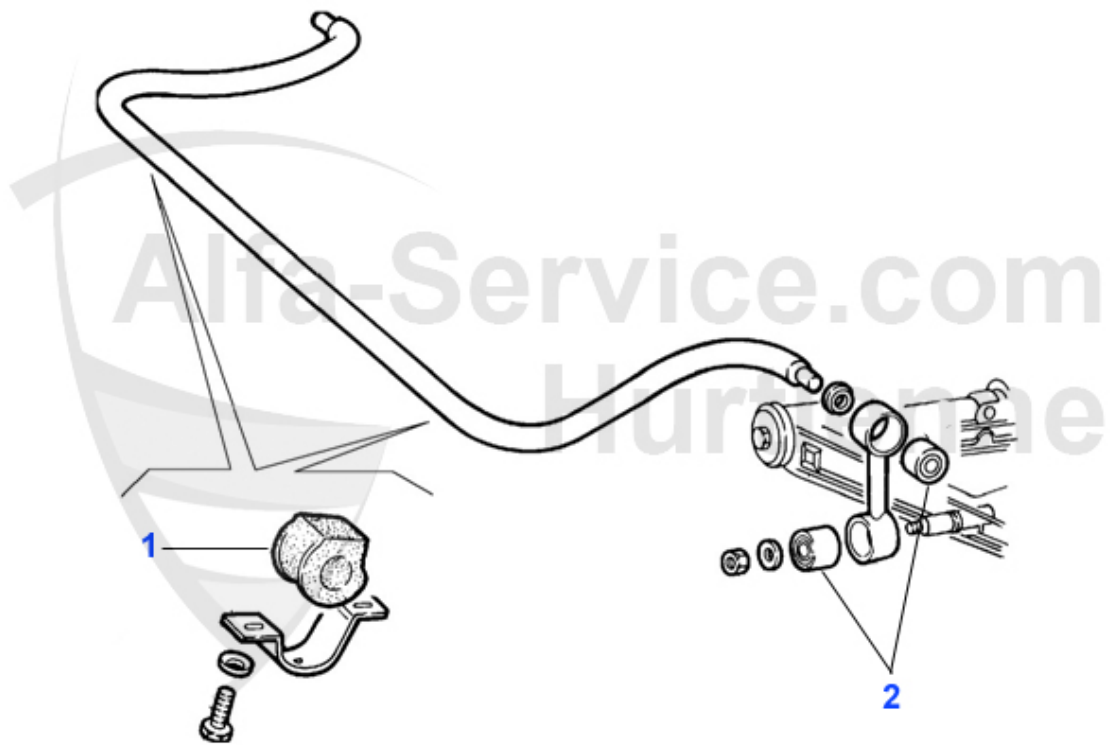

Giulietta (116) > SUSPENSION > FRONT STABILISER

1	AB9303	RUBBER FOR FRONT STABILIZER 75 3.0 V6	***
1	AB21287	FRONT STABILIZER RUBBER ALFETTA, GIULIETTA,GTV/6 (116),75 22mm	14.95 EUR
2	AB92733	FRONT STABILIZER BUSHING 116, REQUIRED PIECES: 4	12.50 EUR