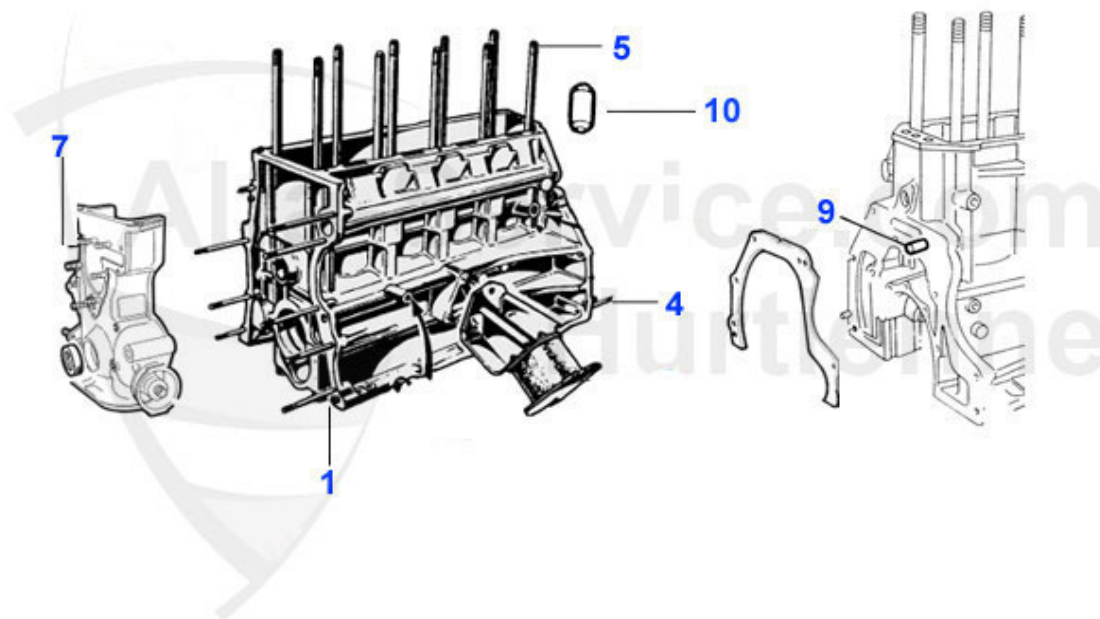

Giulietta (116) > ENGINE > ENGINE BLOCK > ENGINE BLOCK

1	03 228 0 0	1600 ENGINE MOUNT used Type 116 with oilfilter cartridge	***
1	03 230 0 0	1800 ENGINE BLOCK USED TYPE 116 WITH OILFILTER CARTRIDGE	***
1	03 232 0 0	2000 ENGINE MOUNT used type 116 with oilfilter cartridge	***
2	ML880721	OE. 60723675 ENGINE MOUNT LEFT 116 4-CYL.	58.00 EUR
3	ML875461	OE. 60521085 ENGINE MOUNT RIGHT 116 4-CYL.	52.00 EUR
4	03 143 0 0	STUD ENGINE GEARBOX Type 105/116	5.60 EUR
5	03 236 0 0	1600, 1750, 2000 (M 12) STUD ENGINE- CYLINDER HEAD Alfetta: 1.6,1.8,2.0	31.00 EUR
7	03 272 0 0	CONTROL CASING COVER, USED PLEASE INDICATE TYPE	107.10 EUR
9	03 198 0 0	OE. 10842220 DOWEL	5.50 EUR