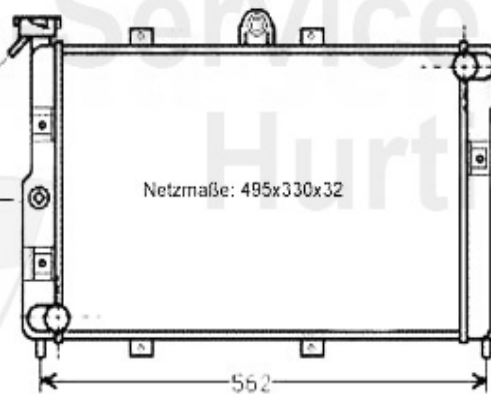

Kühler/Radiator Giulietta (116) 1.6

---

1. MK 02011

---

1 MK02011 Motork

***