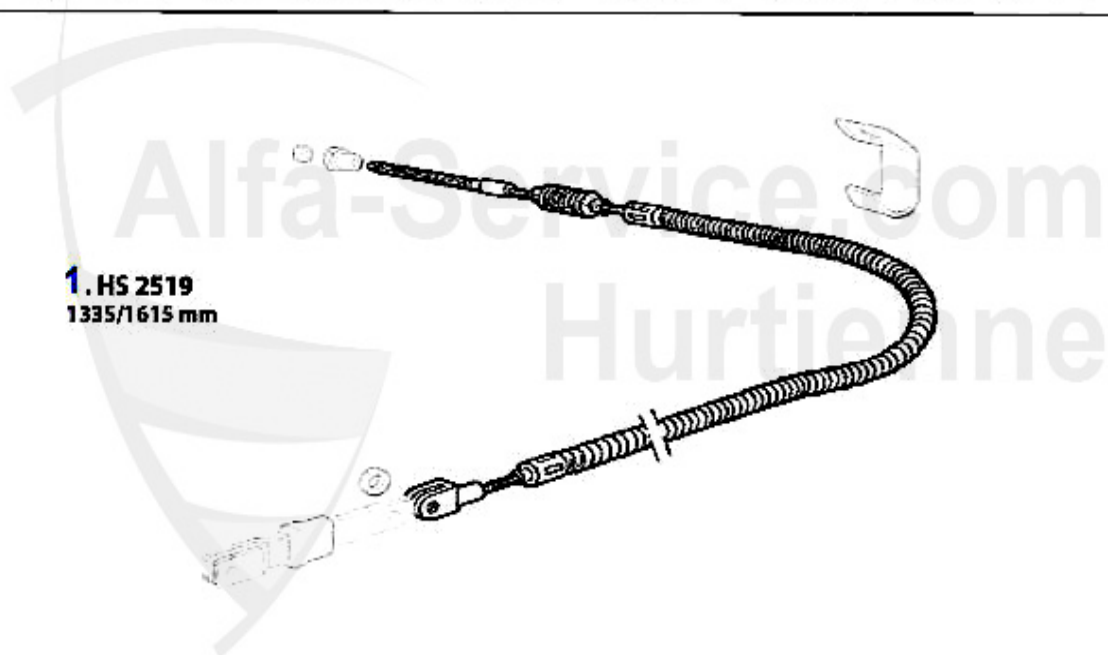

Handbremsseil/Brake Cable Giulietta (116)

---

1 HS2519 OE. 60521838 BRAKE CABLE 116 1980>

24.62 EUR