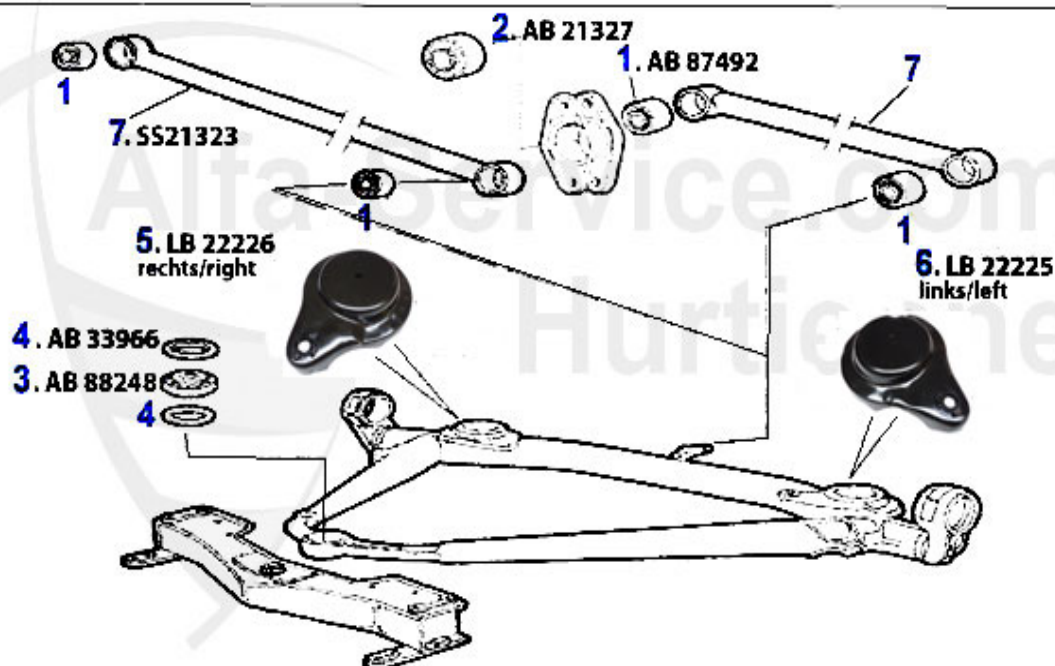

Aufhängung/Attachment Giulietta (116) hinten/rear

1	AB87492	BUSHING WATTS LINKAGE ALFETTA,GIULIETTA,GTV6,75 needed pieces: 4	9.50 EUR
1	AB1970SF	SUPERFLEX BUSHES SET F. WATT'S LINKAGE 116	110.00 EUR
2	AB21327	REAR AXLE BUSH MIDDLE 116	19.00 EUR
3	AB88248	Aufhängungsbuchse hinten Alfetta,Gi ulietta,GT/V (116),75 4-Zylinder	***
3	SF0114	CENTER BUHING GEAR-TRAVERSE ALFETTA, GIULIETTA GT ALL 4 CYL.	61.50 EUR
4	AB33966	OE. 60533966 RING f. PANHARD/GEAR 116	***
5	LB22226	SUPPORT REAR-AXLE-FRAME RIGHT 75,GTV/6	83.90 EUR
6	LB22225	SUPPORT REAR-AXLE- FRAME LEFT 75, GTV/6	83.90 EUR
7	SS21323	OE.60521323 TORSION BAR 116	53.86 EUR