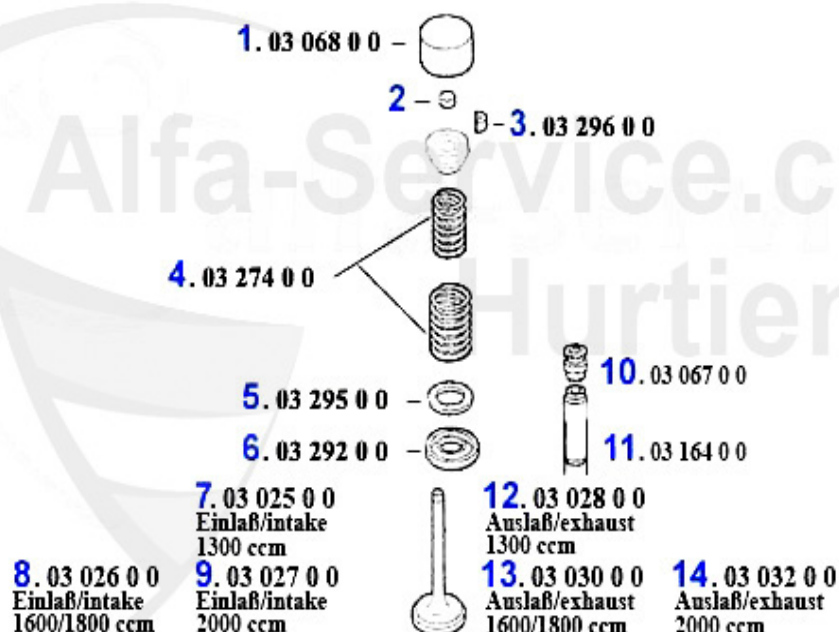

Ventiltrieb/Valve Mechanism Giulietta

1	03 068 0 0	CAM FOLLOWER OE60612178	16.90 EUR
2	03 084 0 0	VALVE ADJUSTING SHIMS 205 pcs per box 1.500 - 2.500 mm	559.00 EUR
2	03 114 0 0	VALVE ADJUSTING SHIMS 200 pcs per box 2.525 - 3.500 mm	559.00 EUR
3	03 296 0 0	VALVE COTTERS 9mm	1.90 EUR
4	03 274 0 0	VALVE SPRING SET 16 pcs	79.00 EUR
5	03 295 0 0	OE.60502912 WASHER INSIDE LOWER VALVE SPRING PLATE	2.50 EUR
6	03 292 0 0	CUP FOR VALVE WASHER	***
7	03 025 0 0	INLET VALVE 1300 std	15.90 EUR
8	03 026 0 0	INLET VALVE 1600-1750 std	16.70 EUR
9	03 027 0 0	INLET VALVE 2000 ALL MODELS EXC. SPIDER 1990-93 INJECTION	16.70 EUR
10	03 255 0 0	OIL SEAL WITH SPRING INTAKE AND EXHAUST SIDE (GREEN) REINZ	4.90 EUR
11	03 164 0 0	INLET & EXHAUST VALVE GUIDE FUEL-INJECTED MOTOR - SPIDER	11.90 EUR
12	03 028 0 0	EXHAUST VALVE 1300 std.	16.70 EUR
13	03 030 0 0	EXHAUST VALVE 1600 - 1750 std.	16.70 EUR
14	03 032 0 0	EXHAUST VALVE 2000 std.	21.00 EUR