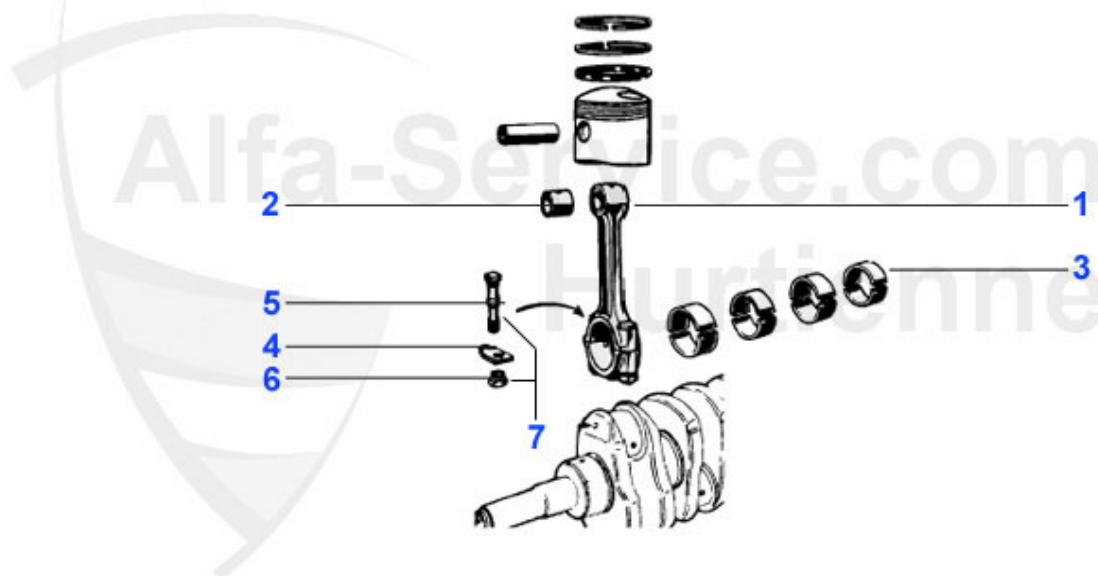

Giulietta (116) > ENGINE > ENGINE BLOCK > CON ROD/BEARING

1	03 013 0 0	1600 CONNECTING ROD USED PLEASE ADVISE WEIGHT	***
1	03 014 0 0	1750 CONNECTING ROD USED PLEASE ADVISE WEIGHT	59.00 EUR
1	03 015 0 0	2000 CONNECTING ROD USED PLEASE ADVISE WEIGHT	59.00 EUR
1	03 286 0 0	DRIVING ROD SET 2000	654.50 EUR
2	03 107 0 0	1600 - 2000 BUSHING CONNECTING ROD 1.7/1.8/2.0TS/2.5/3.0/3.2 V6 LIKE ORIGINAL	11.50 EUR
2	03 112 0 0	1600 - 2000 BEARINGS CONNECTING ROD 1.7/1.8/2.0TS/2.5/3.0/3.2 V6	11.50 EUR
3	03 080 0 0	BIG END BEARINGS 1600-2000 0.40	62.00 EUR
3	03 018 0 0	BIG END BEARINGS STANDARD 1600-2000	62.00 EUR
3	03 020 0 0	BIG END BEARINGS,10 OVERSIZE 1600-2000	62.00 EUR
3	03 022 0 0	BIG END BEARINGS .20 O/SIZE (1600 - 2000)	62.00 EUR
3	03 078 0 0	BIG END BEARINGS 0.30 (1600 - 2000)	79.00 EUR
4	03 139 0 0	1600, 1750 LOCK TAB FOR ROD NUT	1.40 EUR
5	03 105 0 0	CONROD BOLT 2000	***
6	03 108 0 0	1600/1750/2000 ROD NUT	4.25 EUR
7	03 103 0 0	BIG END BEARING BOLT KIT WITH NUT 1750,2000.ALSO APPLICABLE FOR 1600	247.50 EUR