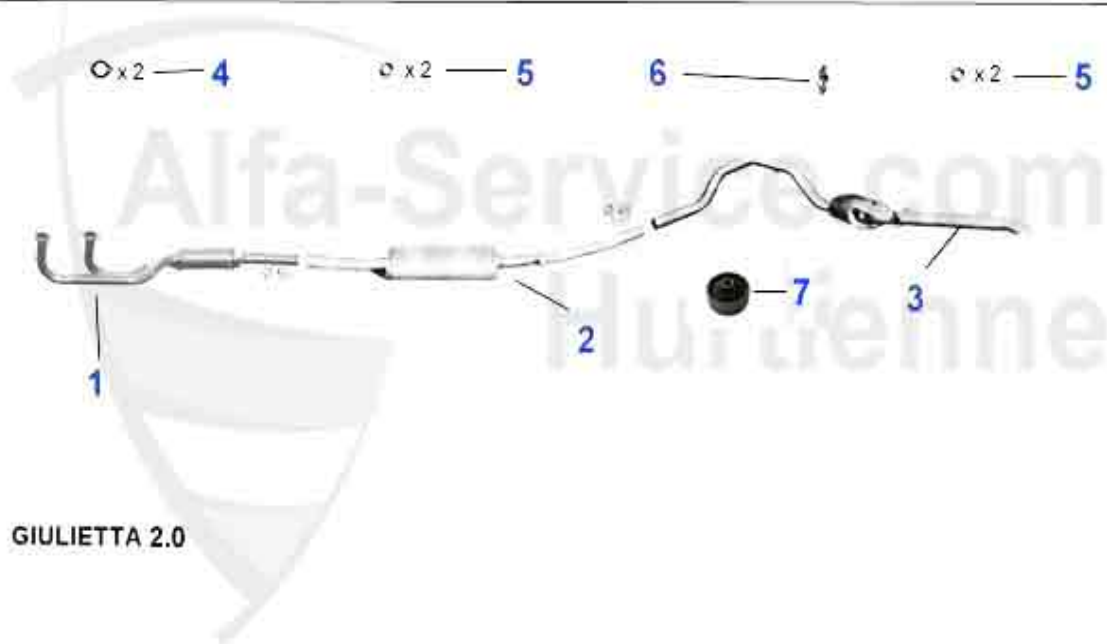

Abgasanlage/Exhaustsystem Giulietta 2.0

1	VSD101803 FRONT SILENCER ALFETTA,GIULIETTA 2. SERIE 79-85 1.8/2.0 75/90 1.8/2.0 85-88	159.00 EUR
2	MSD101476 OE.60730551 CENTER MUFFLER ALFETTA 1.6,1.8,2.0L YEAR 79-85, GIULIETTA 1.3-2.0L,75 1.6 YEAR 85-92	114.00 EUR
3	NSD101407 REAR SILENCER 1.3-2.0 77-85	159.00 EUR
4	SAT094413 OE 60777697, GASKET VSD ALFETTA, GIULIETTA,75,90,155,164	6.00 EUR
5	SAT091011 OE 60521386, RUBBER RING EXHAUST MOUNTING DIVERSE TYPES	1.80 EUR
6	SAT091024 OE 60521407, RUBBER/ EXHAUST MOUNTING ALFETTA, GIULIETTA, 75,90	5.30 EUR
7	11 028 0 0 SILENT BUSHING EXHAUST HANGER OE.60515936	8.00 EUR