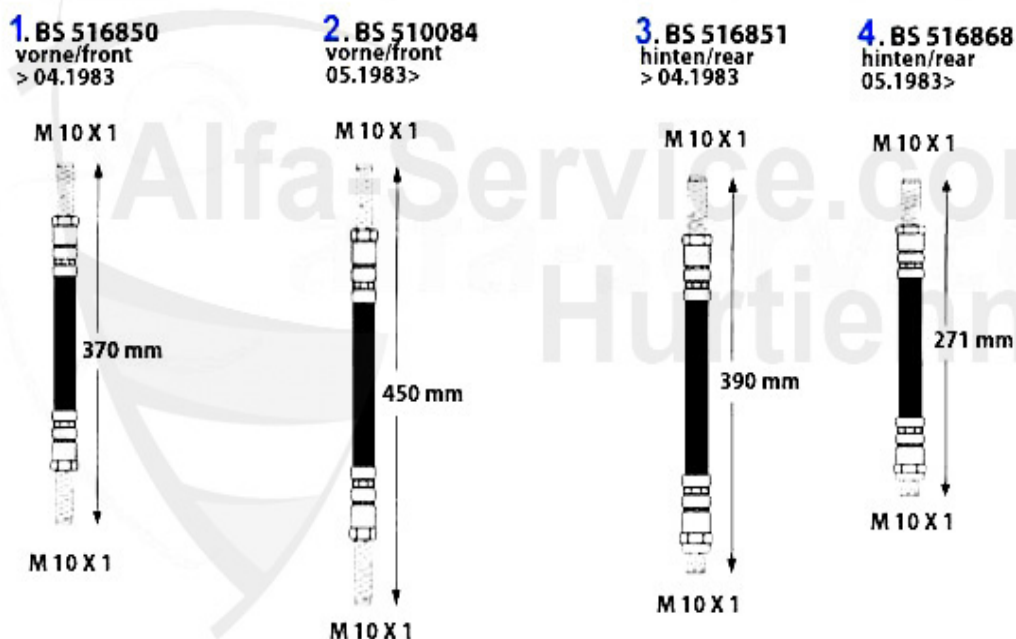

Bremsschlauch/Brake Hose Giulietta (116)

1	BS516850	OE. 60727319 BRAKEHOSE 116 4-CYL. >1983	26.50 EUR
2	BS510084	BRAKE HOSE FRONT ALFETTA 1.6/1.8/2.0/2.4 TD, GIULIETTA 1.3/1.6/1.8/TURBO YEAR 05.83>,GTV 2.0/2.5 V6 YEAR 02.81>,75,90 6,RZ,SZ ALL, 445MM LENGTH	20.50 EUR
3	BS516851	OE. 60728512 BRAKEHOSE REAR 116 >1983	25.00 EUR