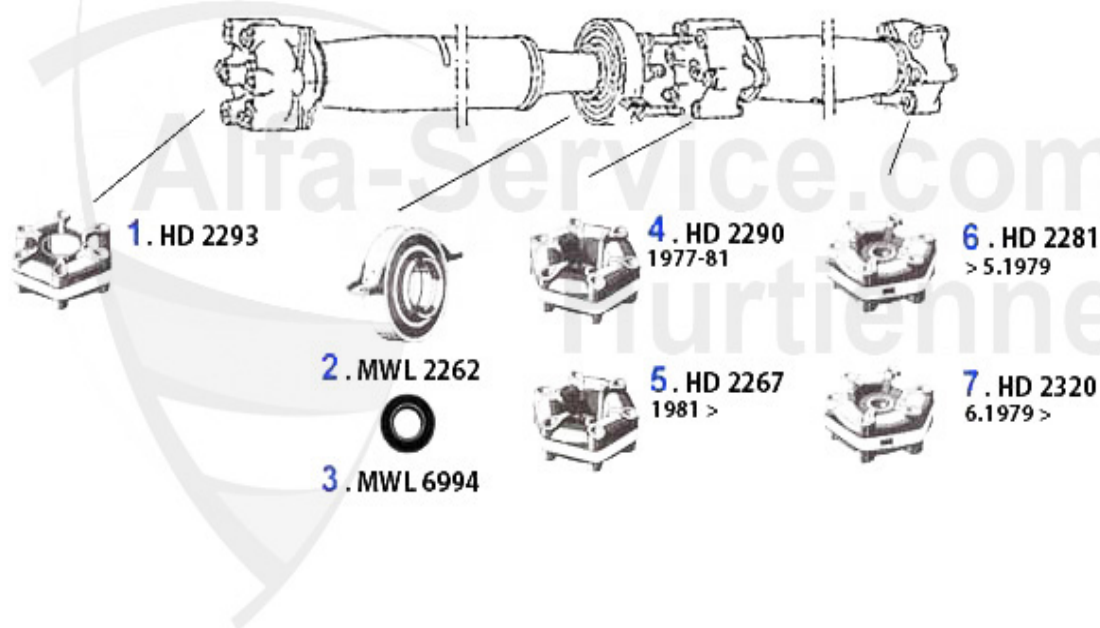

Antriebswelle/Driveshaft Giulietta (116)

1	HD2293	FRONT FLEX DISC 116 4-Cylind. OE. 60521648	85.00 EUR
2	MWL2262	OE.60505302 drive shaft support 75,90 4 cyl. 33 4x4 alfetta,giulietta	47.90 EUR
3	MWL6994	OE.60505303 OUTER BEARING CLUTCH HOUSING AND CENTER PROP SHAFT MOUNT 116 4 CYL.	23.80 EUR
3	GL21613	OE. 60521613 INNER BEARING FOR TRANSMISSION HOUSING 75,90,RZ/SZ	45.90 EUR
4	HD2290	MIDDLE FLEX DISC ALFETTA, GIULIETTA 11.1976 > , 75,90	118.00 EUR
5	HD2267	CENTER PROPSHAFT ALFETTA >10.76, GIULIETTA 81>	***
6	HD2281	DRIVE SHAFTMOUNTING REAR ALFETTA OE. 60725177/116081504402	***
7	HD2320	REAR FLEX DISC 116 4-Cylind. OE. 60521631	85.00 EUR