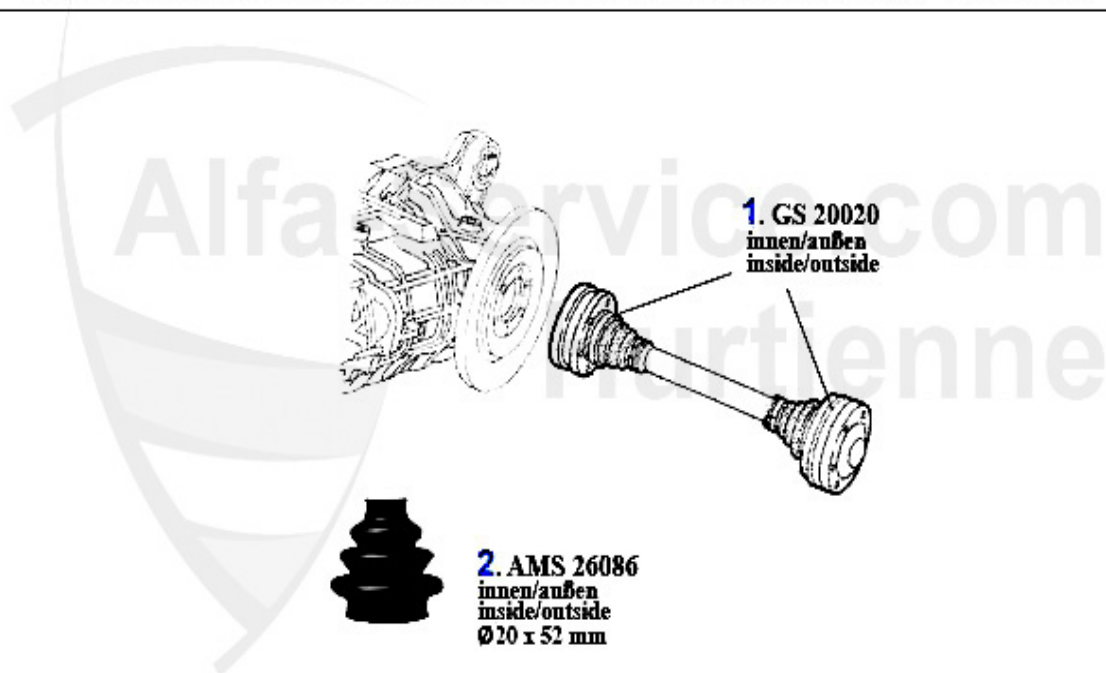

Seitenwelle/Side Shaft Giulietta 1.3/1.6/1.8/2.0

1	GS20020	INNER/OUTER DRIVESHAFT JOINT 116 4-CYLINDER	111.82 EUR
2	AMS26086	OE. 60729242 SIDE SHAFT BOOT INSIDE/OUTSIDE 116-4CYL. AR75,90,ALFETTA	16.51 EUR