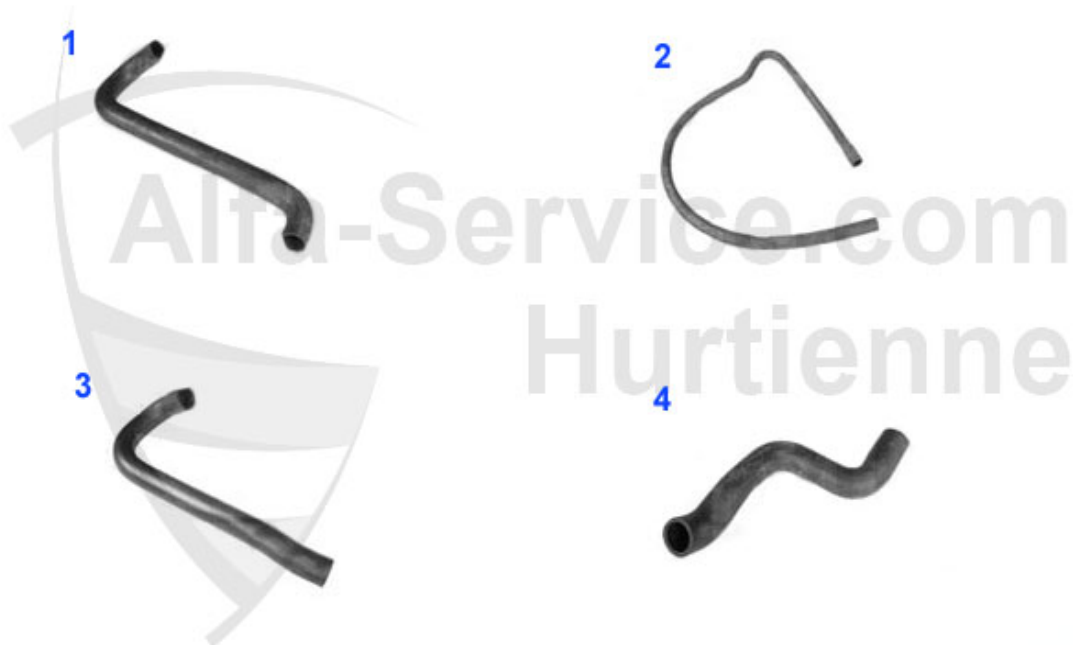

Giulietta (116) > ENGINE > COOLING SYSTEM > HOSES

1	KWS30559 Lower radiator hose Alfetta 2. series from 82> 1,8/2,0 Giulietta 79>	22.05 EUR
2	KWS17641 HEATER HOSE INTAKE ALFETTA (116)	16.51 EUR
3	KWS30558 LOWER RADIATOR HOSE Alfetta 2.SERIES 1.6 82>/GIULIETTA 1.SERIES >3.79	22.05 EUR
4	KWS16845 WATER HOSE WATER PUMP/THERMOSTAT FOR ALFETTA/GIULIETTA/GTV4 116	14.90 EUR