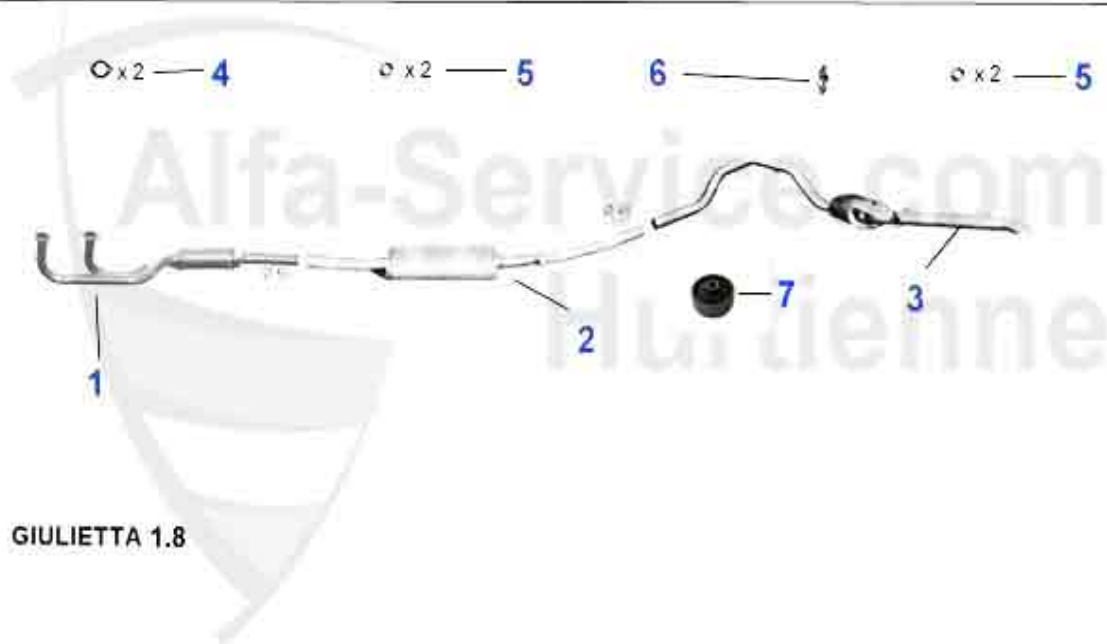

Abgasanlage/Exhaustsystem Giulietta 1.8

1	VSD101803 FRONT SILENCER ALFETTA,GIULIETTA 2. SERIE 79-85 1.8/2.0 75/90 1.8/2.0 85-88	159.00 EUR
2	MSD101476 OE.60730551 CENTER MUFFLER ALFETTA 1.6,1.8,2.0L YEAR 79-85, GIULIETTA 1.3-2.0L,75 1.6 YEAR 85-92	114.00 EUR
3	NSD101407 REAR SILENCER 1.3-2.0 77-85	159.00 EUR
4	SAT094413 OE 60777697, GASKET VSD ALFETTA, GIULIETTA,75,90,155,164	6.00 EUR
5	SAT091011 OE 60521386, RUBBER RING EXHAUST MOUNTING DIVERSE TYPES	1.80 EUR
6	SAT091024 OE 60521407, RUBBER/ EXHAUST MOUNTING ALFETTA, GIULIETTA, 75,90	5.30 EUR
7	11 028 0 0 SILENT BUSHING EXHAUST HANGER OE.60515936	8.00 EUR