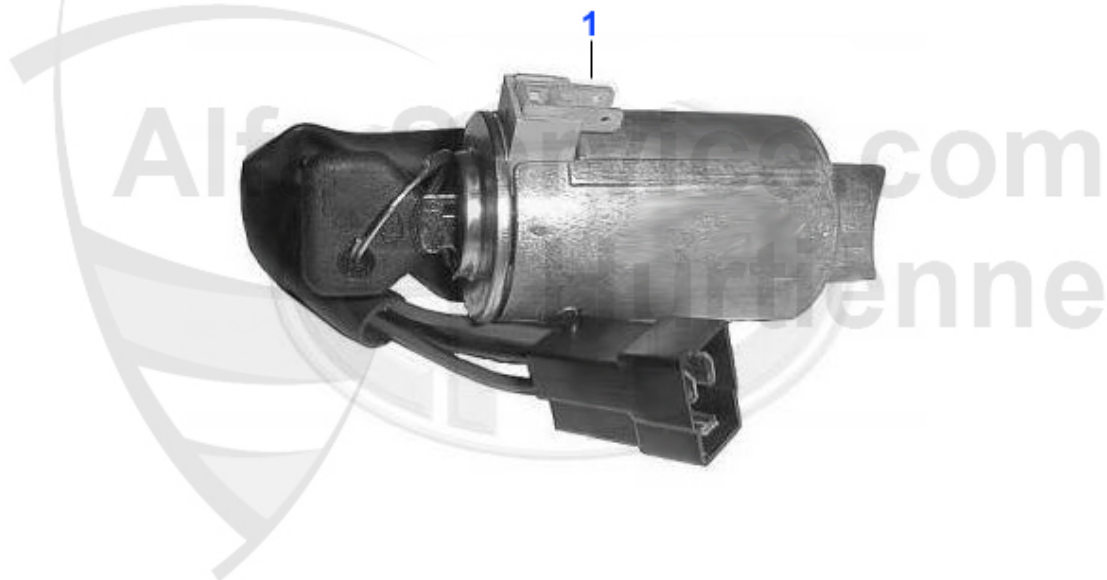

## Lenkung/Steering Giulietta (116)

1	AG1300	GEAR SUPPORT, ALFETTA,GIULIETTA (116),75,90, RIGHT-HAND THREAD	39.90 EUR
2	AG13ZF	STEERING ROD ALFETTA,GIULIETTA, GTV/6,(116),75,90,RIGHT-HAND THREAD,OE MANUFACTURER LEMFOERDER	39.90 EUR
3	SSK180	TIE ROD END ALFETTA,GIULIETTA,GTV/6 (116 )75,90,RZ/SZ	33.00 EUR
4	SSK18ZF	OE: 60521320 TIE ROD END 116 Lemförder	***
5	LMS2269	STEERING SLEEVE SPICA GIULIETTA ALL, ALFETTA FROM 01/79	25.00 EUR
6	LMS2270	STEERING SLEEVE SPICA ALFETTA UNTIL YEAR 1987	25.00 EUR