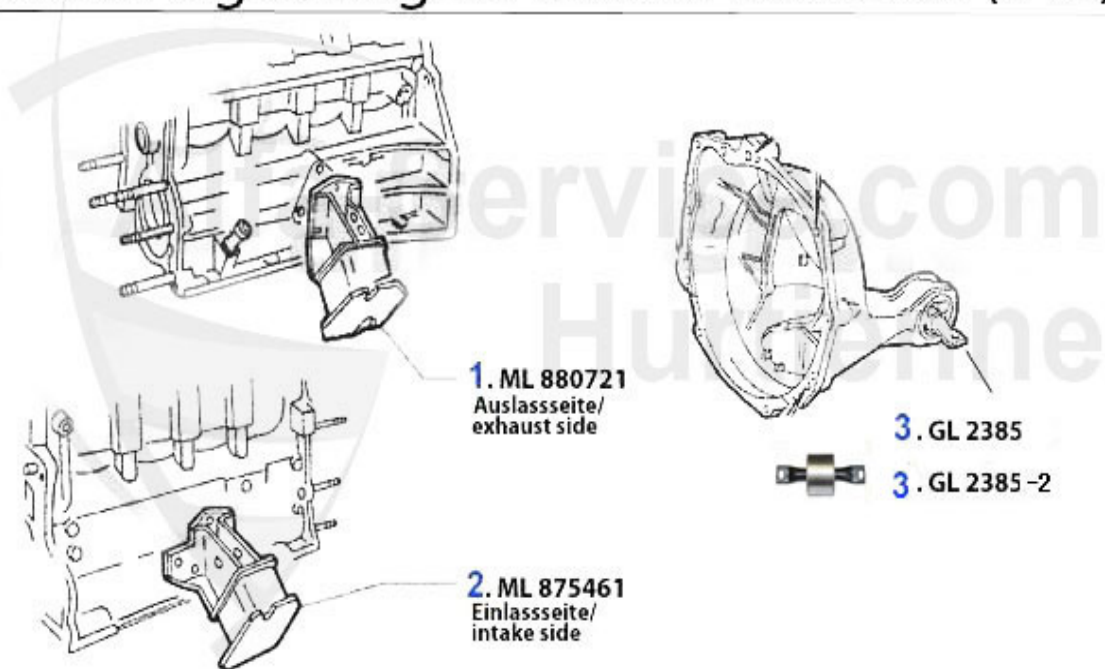

Motorlager/Engine Mount Giulietta (116)

1	ML880721	OE. 60723675 ENGINE MOUNT LEFT 116 4-CYL.	58.00 EUR
2	ML875461	OE. 60521085 ENGINE MOUNT RIGHT 116 4-CYL.	52.00 EUR
3	GL2385	OE. 60522199 ENGINE MOUNT REAR 4 CYL. (62mm) 75<	32.50 EUR
3	GL2385-2	Engine mount rear 116 4-cyl 64 mm 60521843 >75	36.50 EUR