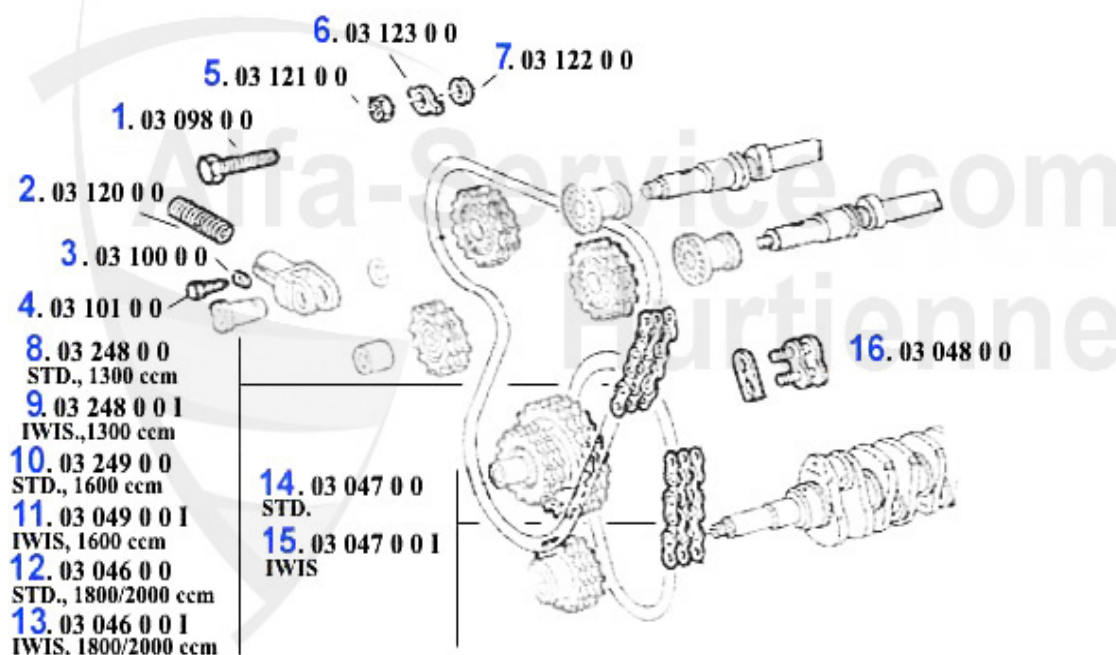

Steuerkette/Timing Chain Giulietta

1	03 098 0 0	SAFETY BOLT FOR CAMSHAFTS	3.00 EUR
2	03 120 0 0	TIMING CHAIN TENSIONER SPRING	6.95 EUR
3	03 100 0 0	LOCK PLATE CHAIN TENSIONER	4.50 EUR
4	03 101 0 0	SCREW FOR TRACK TENSIONER	6.50 EUR
5	03 121 0 0	MOUNTING NUT-CHAIN WHEEL-CAMSHAFT	***
6	03 123 0 0	LOCK TAB CAMSHAFT	1.70 EUR
7	03 122 0 0	THRUST WASHER MOUNTING NUT	***
8	03 248 0 0	TIMING CHAIN 1300 LONG INCL. MASTER LINK	35.00 EUR
9	03 248 0 0 I	TIMING CHAIN IWIS 1300 LONG INCL. MASTER LINK	85.00 EUR
10	03 249 0 0	TIMING CHAIN 1600 LONG INCL. MASTER LINK	37.50 EUR
11	03 249 0 0 I	TIMING CHAIN IWIS 1600 LONG INCL. MASTER LINK	79.00 EUR
12	03 046 0 0	TIMING CHAIN 1750-2000 LONG INCL. MASTER LINK	39.50 EUR
13	03 046 0 0 I	TIMING CHAIN IWIS LONG 1750-2000 INCL. MASTER LINK	79.90 EUR
14	03 047 0 0	TIMING CHAIN 1300-2000 SHORT ENDLESS	21.00 EUR
15	03 047 0 0 I	TIMING CHAIN IWIS 1300-2000 SHORT ENDLESS	48.00 EUR
16	03 048 0 0	MASTER LINK	3.40 EUR
17	03 118 0 0	BUSHING IN ENGINE BLOCK FOR SPROCKET WHEEL 1300/1600/1750 NOT FOR 2000 (17.5mm) Attention! Has to be honed!	15.90 EUR
18	03 124 0 0	BUSHING IN ENGINE BLOCK FOR SPROCKET WHEEL 2000cc (14.5mm) Attention! Has to be honed!	15.90 EUR