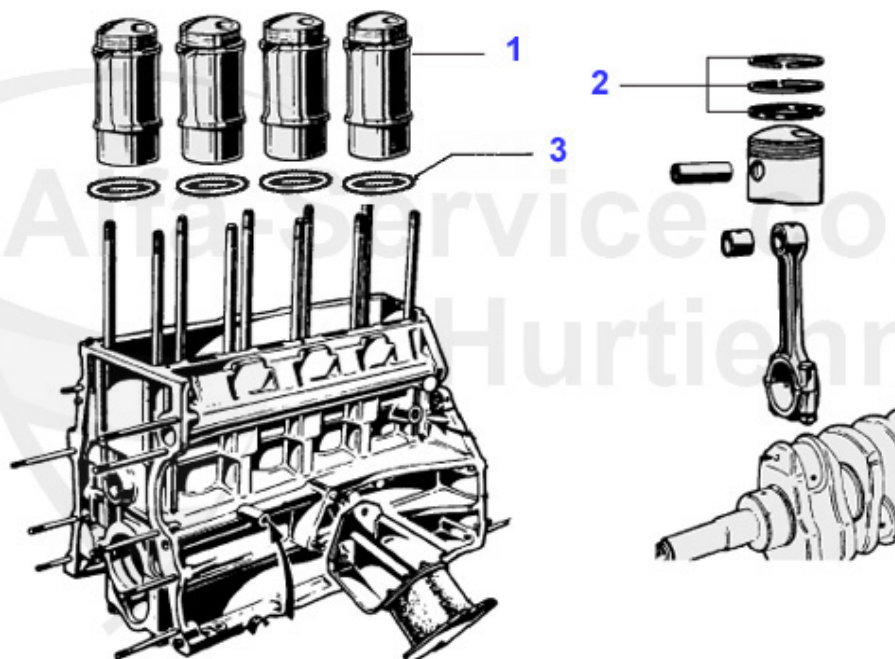

Giulietta (116) > ENGINE > ENGINE BLOCK > PISTON/LINER

1	03 210 0 0	PISTON + LINER SET 2000, ALFETTA MOTRONIC, 105 MODELS 2000 >1990	650.00 EUR
1	03 140 0 0	PISTON + LINER SET 2000 HIGH COMPRESSION (10.4:1) 3004 600	569.00 EUR
1	03 289 0 0	LINER 1750 80 mm d.	95.00 EUR
1	03 288 0 0	LINER FOR PISTON 1600 78mm	95.00 EUR
1	03 281 0 0	LINER 2000 84mm d.	95.00 EUR
1	03 002 0 0	PISTON + LINER SET 1600, 4 pieces 3004 100	555.00 EUR
1	03 003 0 0	PISTON + LINER SET 1750 3002 001 4 pieces	555.00 EUR
1	03 004 0 0	PISTON + LINER SET 2000 3003 000 4 pieces	555.00 EUR
2	03 293 0 0	PISTON RING SET 2000 1.5/1.75/4mm (FOR 4 PISTONS) 84mm	149.00 EUR
2	03 271 0 0	PISTON RING SET 1600 1.5/1.75/3.5mm (FOR 4 PISTONS)	149.00 EUR
2	03 091 0 0	PISTON RING SET 1600 1.5/1.75/4.0mm FOR 4 PISTONS)	141.50 EUR
2	03 092 0 0	PISTON RING SET 2000 1.5/1.75/4.5mm (FOR 4 PISTONS)	139.00 EUR
2	03 223 0 0	PISTON RING SET 1750 1.5/1.75/3.5mm (FOR 4 PISTONS)	165.01 EUR
2	03 224 0 0	PISTON RING SET 1750 1.5/1.75/4.0mm (FOR 4 PISTONS)	149.00 EUR
2	KR46440	PISTON RING SET 2.0 75,90, ALFETTA, SPIDER 90 Motronic 1,5mm/1,75mm/3,5mm	139.00 EUR
3	03 088 0 0	LINER RUBBER SEAL 1600/1750	2.90 EUR
3	03 090 0 0	LINER RUBBER SEAL 2000	2.75 EUR