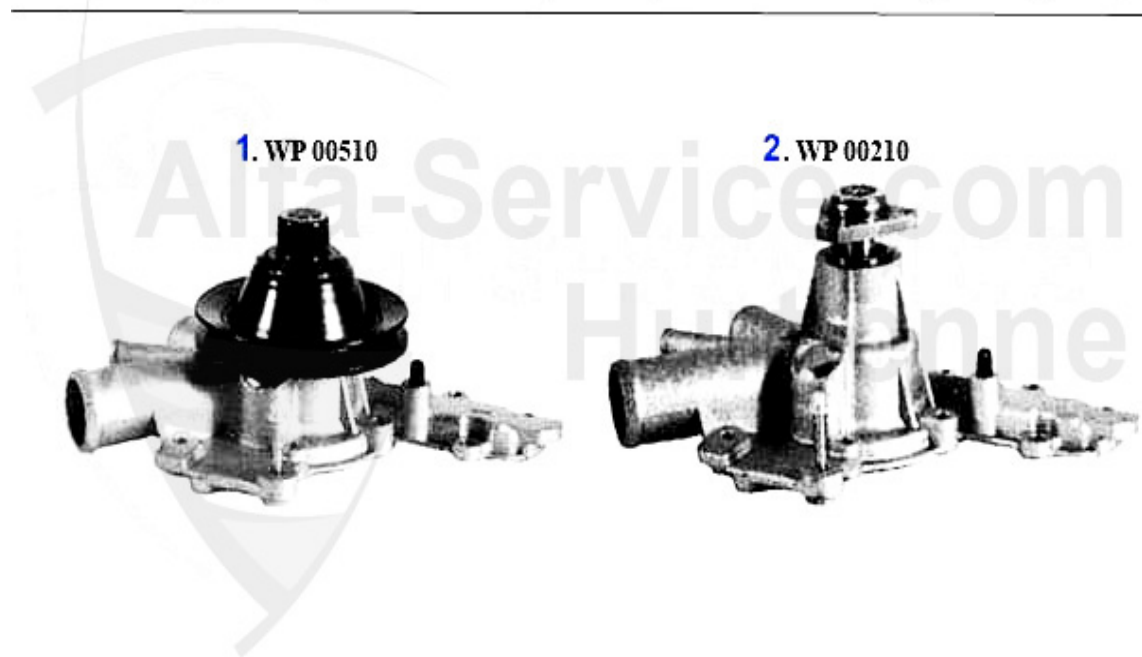

Wasserpumpe/Waterpump Giulietta (116) 1.8

1	WP00510	OE. 60730469/60523035 WATER PUMP 116 w. PULLEY, wo. CONNECTION f. REV METER	109.00 EUR
2	WP00210	WATER PUMP ALFETTA,GIULIETTA,GTV (116) 1.6/1.8/TURBO/2.0,75,90 1.6/1.8/2.0/IE/ TS	107.00 EUR