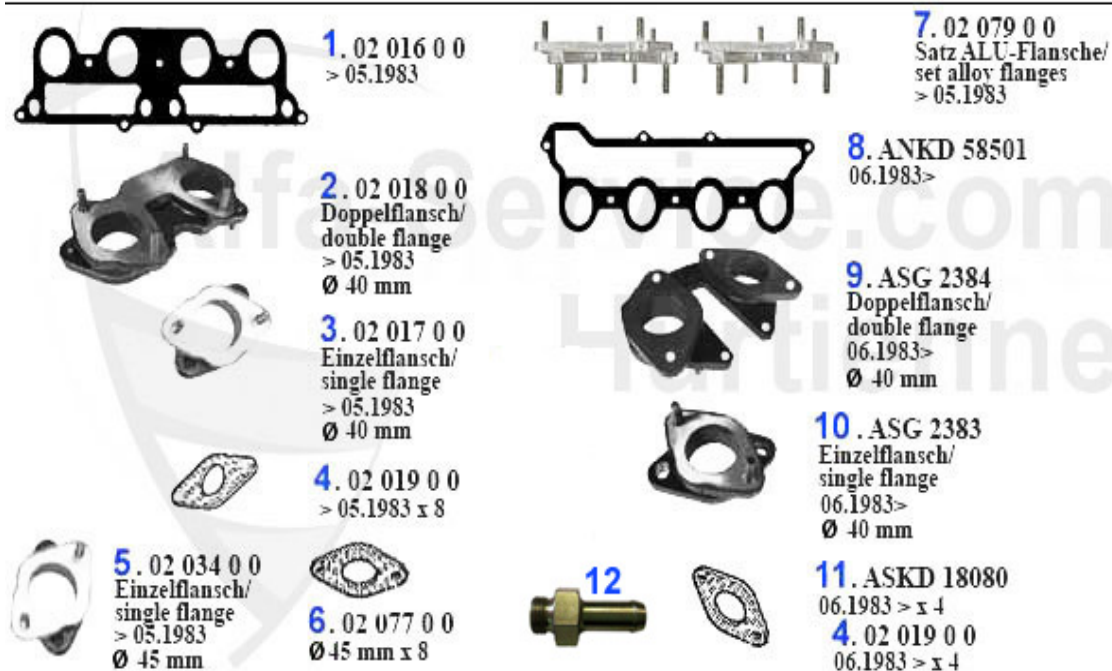

## Motorlager/Engine Mount Alfetta

1	ML880721	OE. 60723675 ENGINE MOUNT LEFT 116 4-CYL.	58.00 EUR
2	ML875461	OE. 60521085 ENGINE MOUNT RIGHT 116 4-CYL.	52.00 EUR
3	GL2385	OE. 60522199 ENGINE MOUNT REAR 4 CYL. (62mm) 75<	32.50 EUR
3	GL2385-2	Engine mount rear 116 4-cyl 64 mm 60521843 >75	36.50 EUR

## Kraftstoffpumpe/Fuel Pump Giulietta

**1. 07 010 0 0**  
> 1980

**2. KP 3046**  
1980>

**3. KP 3107**  
TD

<b>1</b>	<b>07 010 0 0</b>	<b>FUEL PUMP 1300 - 2000 105 carburetor model ALFETTA (76-80)/GIULIETTA 1.3 (80-83) 75 1.6, 1.8, 2.0 (88-89)</b>	<b>46.90 EUR</b>
<b>2</b>	<b>KP3046</b>	<b>FUEL PUMP (116) CARB. 1980&gt;</b>	<b>47.01 EUR</b>
<b>3</b>	<b>KP46091</b>	<b>FUEL PUMP 33 (907), 75,90, RZ, SZ SPIDER'90, GTV/6, ALL FUEL INJECTED MODELLS, RUBBER-COATED</b>	<b>155.00 EUR</b>

## Ansaugbrücke/Intake Manifold Giulietta (116)

1	02 016 0 0	INTAKE MANIFOLD GASKET CARBURETTOR MODELS 1600-2000	13.49 EUR
2	02 018 0 0	DOUBLE CARBURETOR MOUNT 40mm	61.00 EUR
3	02 084 0 0	CARBURATOR MOUNT KIT (4 PCS) ALUMINIUM 40MM TYPE 105,115,116	210.00 EUR
3	02 017 0 0	SINGLE CARBURETTOR MOUNT 40mm	26.50 EUR
4	02 004 0 0	GASKET CARBURETOR MOUNT 40mm MADE OF REINFORCED MATERIAL	0.94 EUR
4	02 019 0 0	PAPER GASKET CARBURETOR MOUNT 40mm	0.75 EUR
5	02 034 0 0	CARBURETOR MOUNT 45mm	42.99 EUR
6	02 077 0 0	PAPER GASKET CARBURETTOR MOUNT 45mm	1.95 EUR
7	02 079 0 0	SOLID CARBURETTOR MOUNTS ALUMINIUM 40mm	***
8	ANKD58501	INTAKE MANIFOLD GASKET LATE CARBURATOR MODELS STARTING '82 ALFETTA,GIULIETTA,75,90,SPIDER S4	18.90 EUR
9	ASG2384	DOUBLE INTAKE RUBBER 116 4 CYL. 06.83>, Spider 1.6 90-93	89.00 EUR
10	ASG2383	SINGLE INTAKE RUBBER 116 4 CYL. 06.83>, SPIDER 1.6 90-93	29.90 EUR
11	ASKD18080	INFERIOR PAPER GASKET FOR INTAKE RUBBER 116	1.25 EUR
12	08 111 0 0	WATER CONNECTION SUPPORT INTAKE MANIFOLD, IN 10 MM, FOR 105/115, 116, 75, 90 ONLY FOR 4-CYLINDER MODELS	18.50 EUR