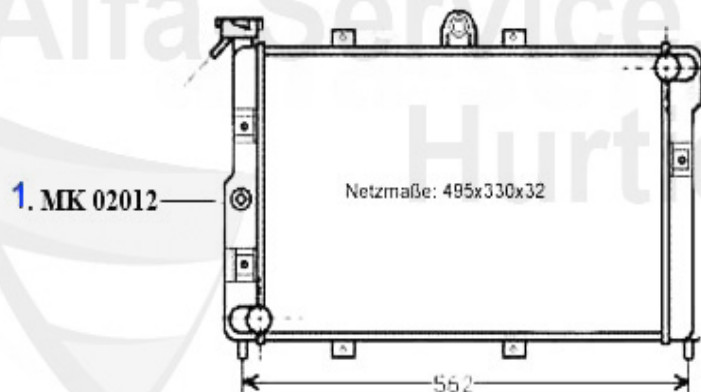

Kühler/Radiator Giulietta (116) 1.8

1. **1 MK02012 OE.60719302 RADIATOR ALFETTA/ GIULETTA**
   1.8/2.0-IMPORTANT:PLEASE CHECK WEB DIMENSIONS

***