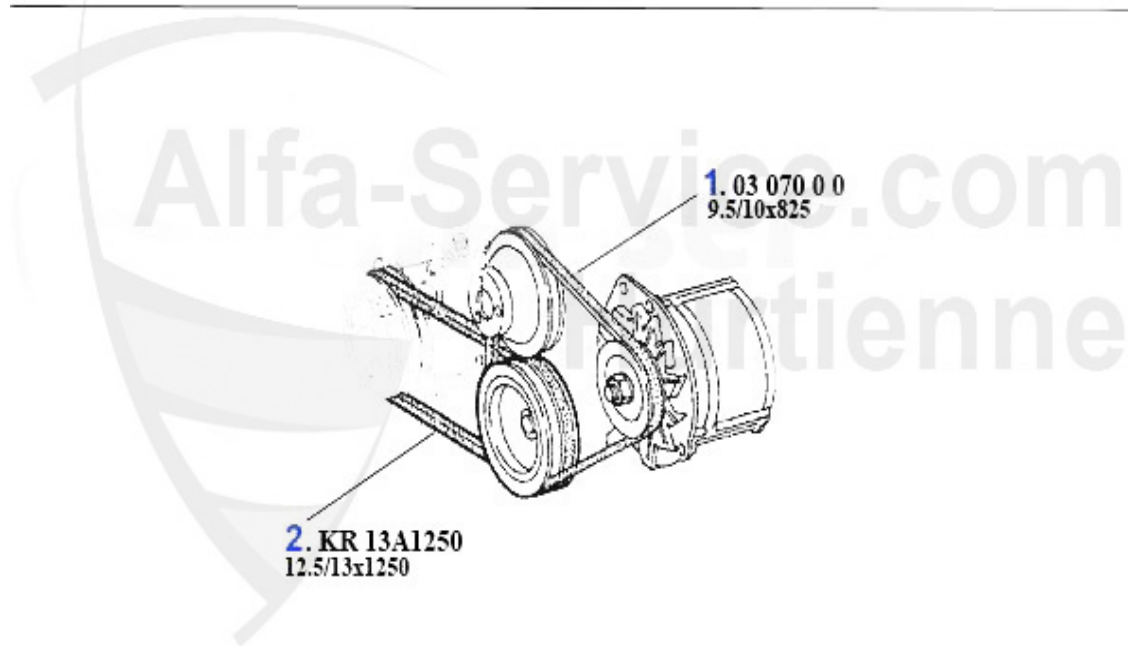

Keilriemen/V-Belt Giulietta

1	03 070 0 0 V-BELT 9.5X825 (SPIDER, GT)	13.90 EUR
2	KR13A1250 V-BELT 12.5X1250 ALFETTA,GIULIETTA,GTV (116) 4 CYL. CLIMACOMPRESSOR	17.39 EUR