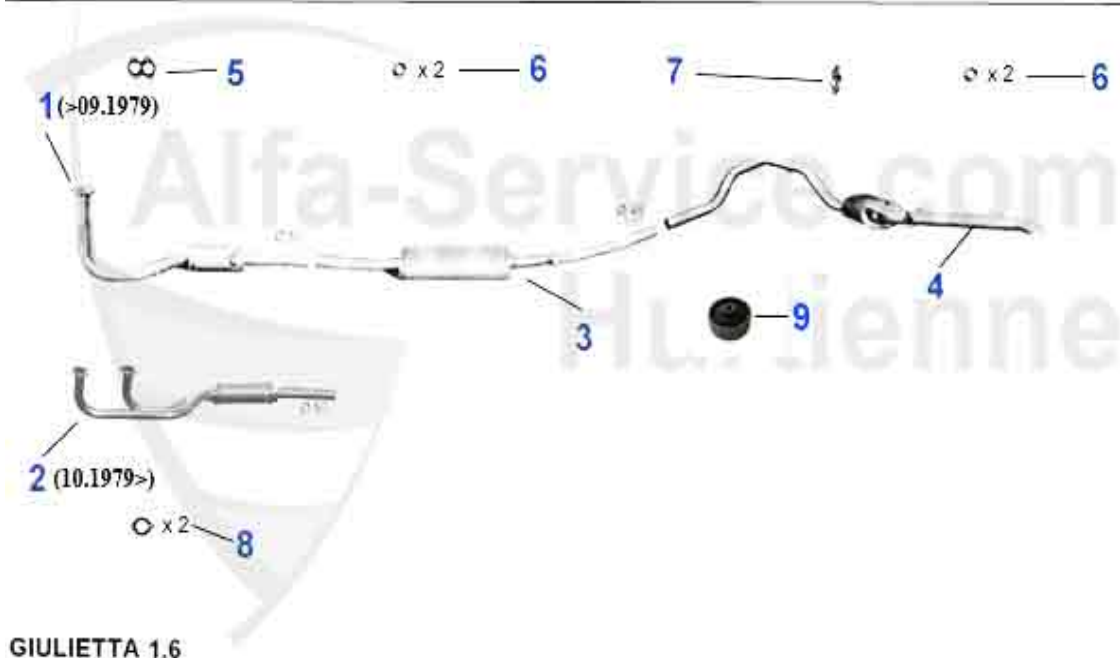

Abgasanlage/Exhaustsystem Giulietta 1.6

1	VSD101403 FRONT MUFFLER GIULIETTA 1.3 77-79 (ORIGINAL ONE PIECE WITH CENTER MUFFLER)	58.37 EUR
2	VSD101703 FRONT MUFFLER ALFETTA 1.6 2. series 79-85,GIULIETTA 1.3,1.6 75 1.6 85-92	145.00 EUR
3	MSD101476 OE.60730551 CENTER MUFFLER ALFETTA 1.6,1.8,2.0L YEAR 79-85, GIULIETTA 1.3-2.0L,75 1.6 YEAR 85-92	114.00 EUR
4	NSD101407 REAR SILENCER 1.3-2.0 77-85	159.00 EUR
5	11 047 3 0 GASKET EXHAUST MANIFOLD - catalyst manifold (one piece)	9.90 EUR
6	SAT091011 OE 60521386, RUBBER RING EXHAUST MOUNTING DIVERSE TYPES	1.80 EUR
7	SAT091024 OE 60521407, RUBBER/ EXHAUST MOUNTING ALFETTA, GIULIETTA, 75,90	5.30 EUR
8	SAT094413 OE 60777697, GASKET VSD ALFETTA, GIULIETTA,75,90,155,164	6.00 EUR
9	11 028 0 0 SILENT BUSHING EXHAUST HANGER OE.60515936	8.00 EUR