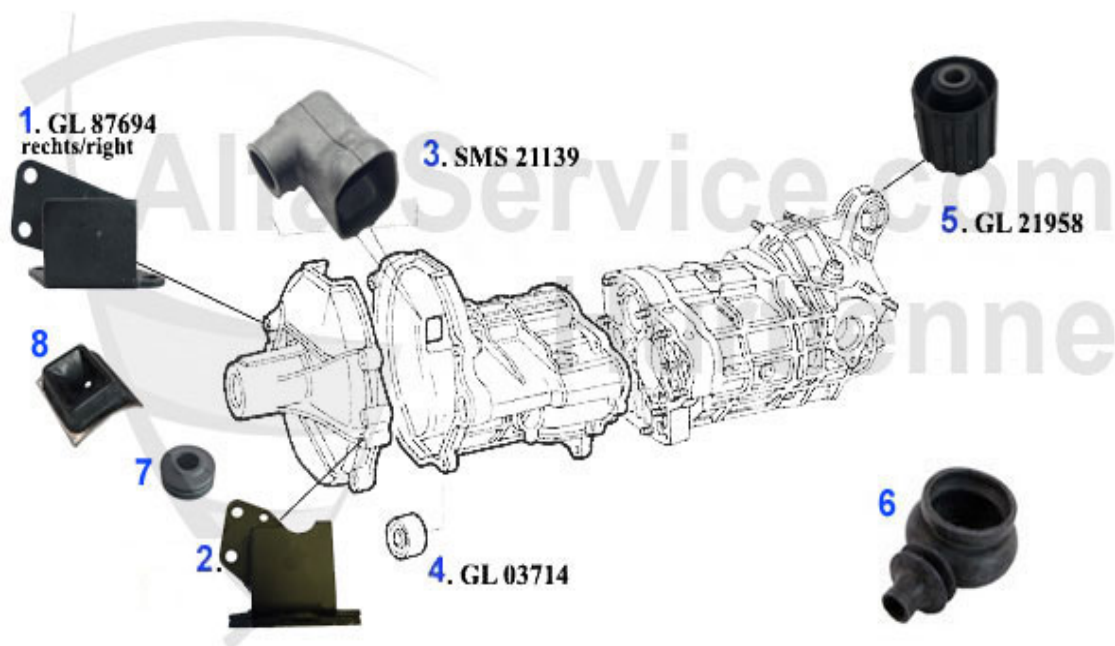

Giulietta (116) > DRIVETRAIN > GEAR MOUNT 1.6/1.8/2.0

1	GL87694	OE. 60521143 GEAR MOUNT 116 4-CYLINDER RIGHT	38.50 EUR
2	GL87688	OE. 60723913 GEAR MOUNT 116, 4-CYL LEFT SIDE OLD VERSION	38.50 EUR
2	GL2363	OE. 60701586 GEAR MOUNT 116 4-CYLINDER LEFT, AR75, ALFETTA, GIULIETTA	26.50 EUR
3	SMS21139	CAP FOR RELEASE LEVER ALFETTA, GIULIETTA, GTV(116), 75,90	15.90 EUR
4	GL03714	OE.60703714 GEARBOX MOUNT 75,90 RZ,SZ	24.89 EUR
5	GL21958	OE. 60521958 GEAR MOUNT REAR 75,90, RZ/SZ, ALFETTA, GIULIETTA, GT/V(116)	29.00 EUR
6	SMS2345	GEAR LEVER BOOT ALFETTA, GIULIETTA, GTV (116)	12.50 EUR
7	SMS26078	RUBBER BOTH FOR SHIFT LEVER/ALFETTA/GTV/ GIULIETTA (116)	***
8	SMS2346	OE. 60701783 COVER f. GEARSTICK 116	***
9	04 001 0 0	SYNCHRO RING	59.00 EUR