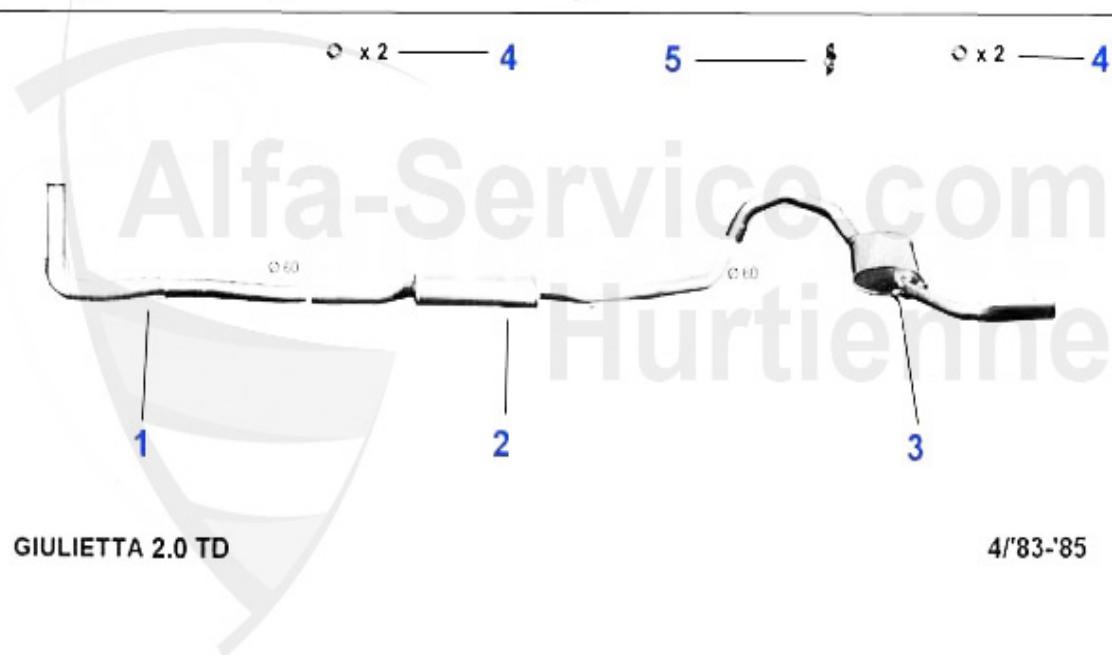

Abgasanlage/Exhaustsystem Giulietta 2.0 TD

GIULIETTA 2.0 TD

4/'83-'85

1	VR104201 Vorderrohr Alfetta, Giulietta bj. 83-85 2.0, 2.4 TD (org. einteilig mit Mitteltopf)	62.00 EUR
2	MSD104176 CENTER MUFFLER ALFETTA, GIULIETTA 2.0 2.4 TD 79-85	141.57 EUR
3	NSD102077 REAR SILENCER GIULIETTA 2.0 TD 83-85	115.41 EUR
4	SAT091011 OE 60521386, RUBBER RING EXHAUST MOUNTING DIVERSE TYPES	1.80 EUR
5	SAT091024 OE 60521407, RUBBER/ EXHAUST MOUNTING ALFETTA, GIULIETTA, 75,90	5.30 EUR