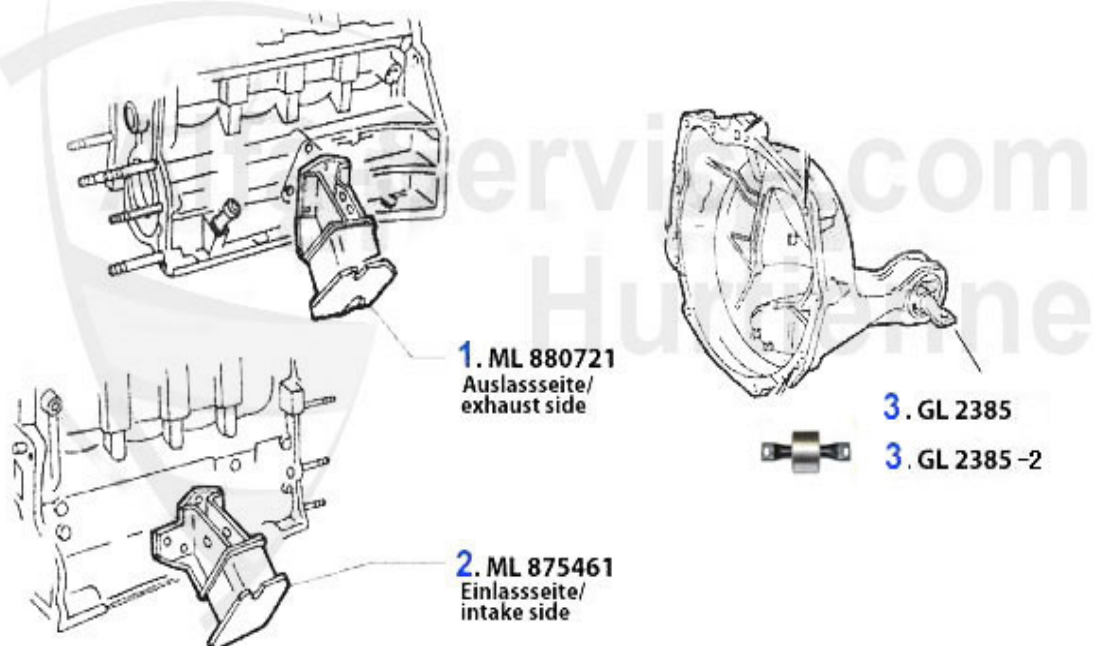

Motorlager/Engine Mount Alfetta

1	ML880721	OE. 60723675 ENGINE MOUNT LEFT 116 4-CYL.	58.00 EUR
2	ML875461	OE. 60521085 ENGINE MOUNT RIGHT 116 4-CYL.	52.00 EUR
3	GL2385	OE. 60522199 ENGINE MOUNT REAR 4 CYL. (62mm) 75<	32.50 EUR
3	GL2385-2	Engine mount rear 116 4-cyl 64 mm 60521843 >75	36.50 EUR