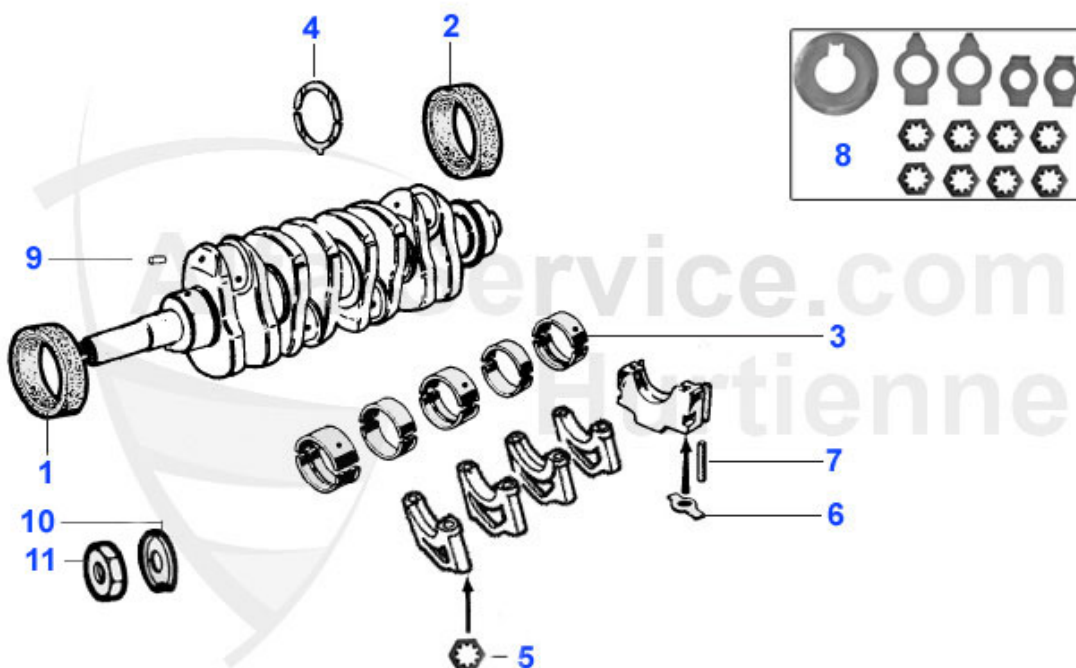

Giulietta (116) > ENGINE > ENGINE BLOCK > CRANKSHAFT

1	02 022 0 0	OIL SEAL (35/50/10) CRANKSHAFT FRONT	9.50 EUR
2	02 023 0 0	OIL SEAL (82/105/12) CRANKSHAFT REAR 105 MODELS >1989, ALFETTA, GIULIETTA, 75, 90, GTV (116), MONTREAL, ORIGINAL QUALITY	25.00 EUR
3	03 011 0 0	1300 - 2000 MAIN BEARINGS 0.20	74.90 EUR
3	03 009 0 0	1300 - 2000 MAIN BEARINGS STD.	74.90 EUR
3	03 075 0 0	1300 - 2000 MAIN BEARINGS 0.30	74.90 EUR
3	03 076 0 0	MAIN BEARINGS 1300-2000 0.40	85.00 EUR
3	03 010 0 0	MAIN SHELLS 1300 - 2000 0,10 OVERSIZE	74.90 EUR
4	03 081 0 0	OE. 60743567 THRUST WASHER STD.	19.00 EUR
5	03 270 0 0	LOCKING PLATE 1/2/3/4 main bearing	1.70 EUR
6	03 149 0 0	LOCKING PLATE 5th Main BEARING	1.50 EUR
7	03 158 0 0	RUBBER CYLINDER 5th MAIN BEARING	3.20 EUR
8	03 273 0 0	LOCKING PLATE SET main bearing set, cam shaft, pulley in front	19.50 EUR
9	03 096 0 0	CRANK SHAFT dowel plug 6,25 mm	2.09 EUR
9	03 095 0 0	CRANK SHAFT dowel plug 6 mm	2.09 EUR
9	03 115 0 0	Alustopfen Kurbelwelle 6mm kurz 6/7/12mm	2.05 EUR
10	03 097 0 0	TAB WASHER CRANKSHAFT/PULLEY 1300-2000	5.20 EUR
11	03 094 0 0	NUT FOR PULLEY M20	14.49 EUR