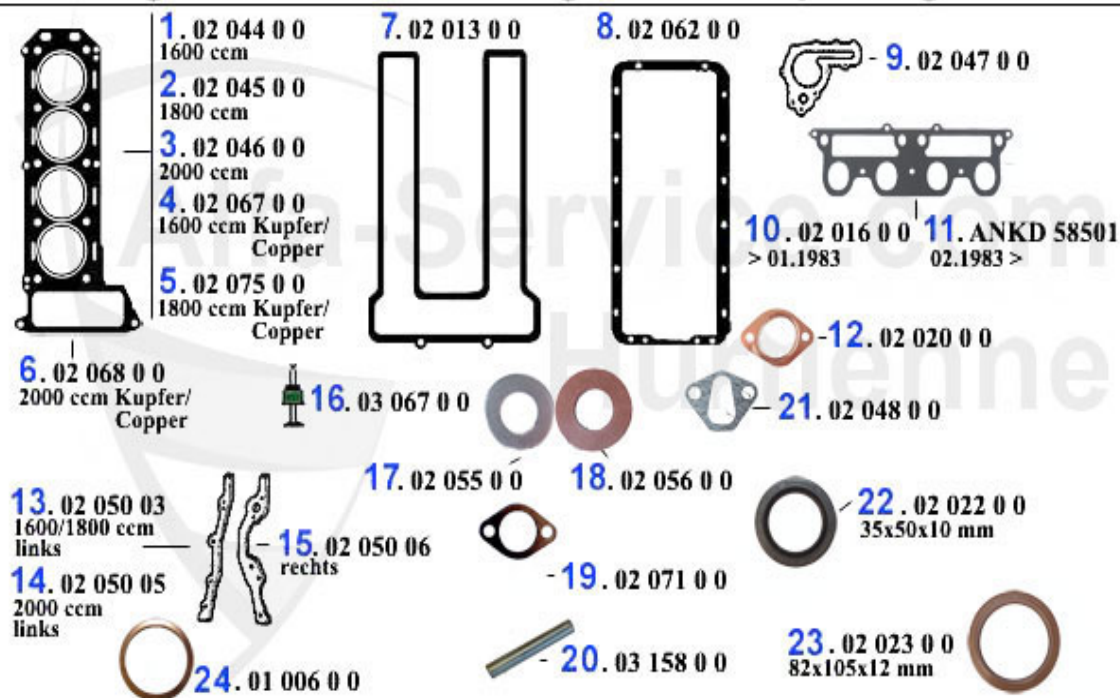

Giulietta (116) > ENGINE > ENGINE GASKETS > GASKETS ENGINE

Dichtungen Motor/Gaskets Engine 116 4-Cyl. Vergaser/Carb.

1	02 044 0 0	CYLINDER HEAD GASKET 1600 REINZ	48.00 EUR
2	02 009 0 0	CYLINDER HEAD GASKET 1750/1800 Payen 1,9 mm	***
2	02 045 0 0	CYLINDER HEAD GASKET 1750 REINZ ALFETTA, GIULIETTA, GTV (116), 75 1800 >1982	48.00 EUR
3	02 046 0 0	CYLINDER HEAD GASKET 2000 REINZ	48.00 EUR
3	02 008 0 0	CYLINDER HEAD GASKET 2000 Payen 1,9 mm	***
4	02 067 0 0	COPPER CYLINDER HEAD GASKET 1600	***
5	02 075 0 0	COPPER CYLINDER HEAD GASKET 1750	69.00 EUR
6	02 068 0 0	COPPER CYLINDER HEAD GASKET 2000	***
7	02 036 0 0	REINZ CAM COVER GASKET GIULIETTA,GTV4, 75,90	36.90 EUR
8	02 062 0 0	UPPER OIL PAN GASKET WITH METAL	30.50 EUR
9	02 047 0 0	WATER PUMP GASKET	3.70 EUR
10	02 016 0 0	INTAKE MANIFOLD GASKET CARBURETTOR MODELS 1600-2000	13.49 EUR
11	ANKD58501	INTAKE MANIFOLD GASKET LATE CARBURATOR MODELS STARTING '82 ALFETTA,GIULIETTA,75,90,SPIDER S4	18.90 EUR
12	02 020 0 0	GASKET EXHAUST MANIFOLD-CYLINDER HEAD	2.90 EUR
13	02 050 0 3	TIMING COVER GASKET 1600 LEFT MODELS WITH SPIN-ON OIL FILTER	3.70 EUR
14	02 050 0 5	TIMING COVER GASKET 105 2000,1750 2.Series LEFT, ALFETTA, GIULIETTA, GTV(116), 75 1600/1800	4.50 EUR
15	02 050 0 6	TIMING COVER GASKET 1300-2000 RIGHT	4.90 EUR
17	02 055 0 0	ALUMINIUM WASHER	2.90 EUR
18	02 056 0 0	PAPER WASHER (PAPER)	1.30 EUR
19	02 071 0 0	GASKET TACHOMETER DRIVE	1.84 EUR
20	03 158 0 0	RUBBER CYLINDER 5th MAIN BEARING	3.20 EUR
21	02 048 0 0	FUEL PUMP GASKET	2.20 EUR
22	02 022 0 0	OIL SEAL (35/50/10) CRANKSHAFT FRONT	9.50 EUR
23	02 023 0 0	OIL SEAL (82/105/12) CRANKSHAFT REAR 105 MODELS >1989, ALFETTA, GIULIETTA, 75, 90, GTV (116), MONTREAL, ORIGINAL QUALITY	25.00 EUR
24	01 006 0 0	WASHER SUMP PLUG	1.50 EUR
25	OWD11872	OIL PAN GASKET GTV6/75 V6 AR90/RZ-SZ	17.50 EUR