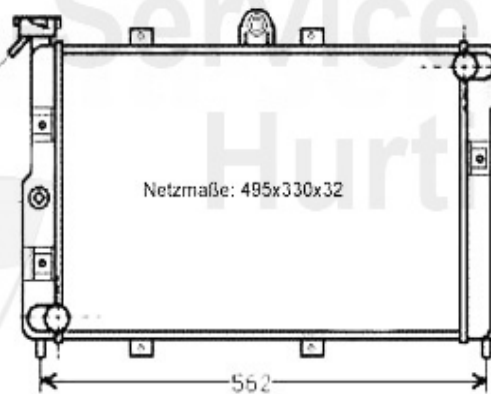

Kühler/Radiator Giulietta (116) 1.3

---

1. MK 02011 —

---

1 MK02011 Motork

***