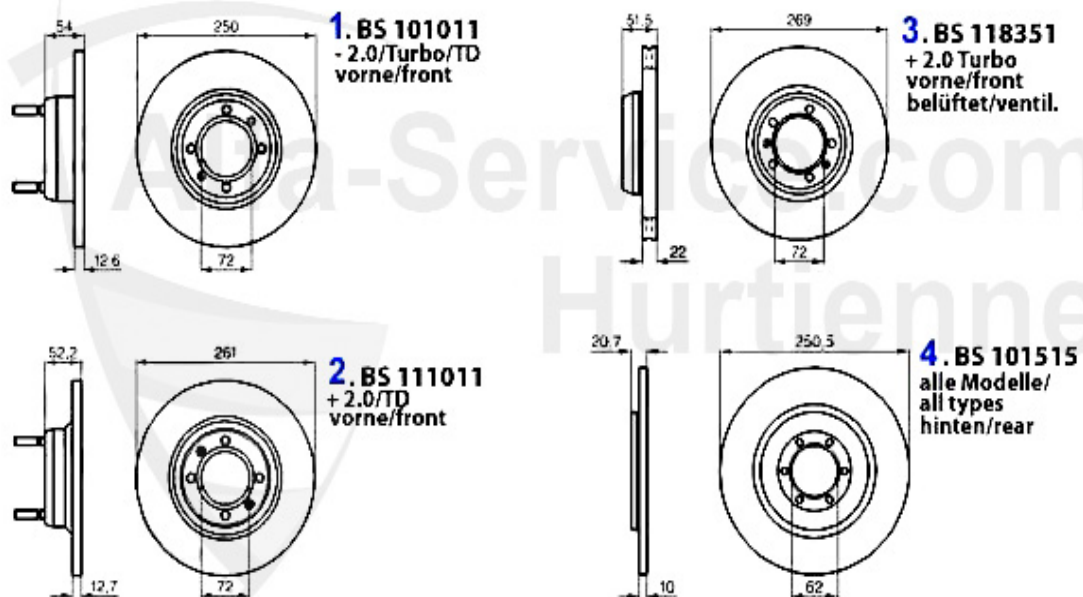

Bremsscheiben/Brakedisks Giulietta (116)

1	BS101011	BRAKE DISC FRONT GIULIETTA 1.3/1.6/1.8/ TURBO,75 1.6/1.8/2.0/TD	69.00 EUR
2	BS111011	FRONT BRAKE DISC ALFETTA 2.0/2.4 TD 09.85-09.88,90 1.8/2.0/IE/V6 09.84- 08.87	89.00 EUR
3	BS118351	OE 60522092, BRAKE DISC FRONT 75 1.8 TURBO/2.0 TS 2.5/3.0 V6,90 2.5 V6, GTV/6 (116)	89.00 EUR
4	BS101515	OE 60701786, BRAKE DISC REAR ALFETTA YEAR 11.81>, GIULIETTA ALL, GTV (116) YEAR 11.80>, 75 1.6/1.8/ie/2.0/TD YEAR 85-92 2.4 TD/2.5 V6 YEAR 90-92, 90 1.8/2.0/2.0 V6 YEAR 84-87	49.90 EUR