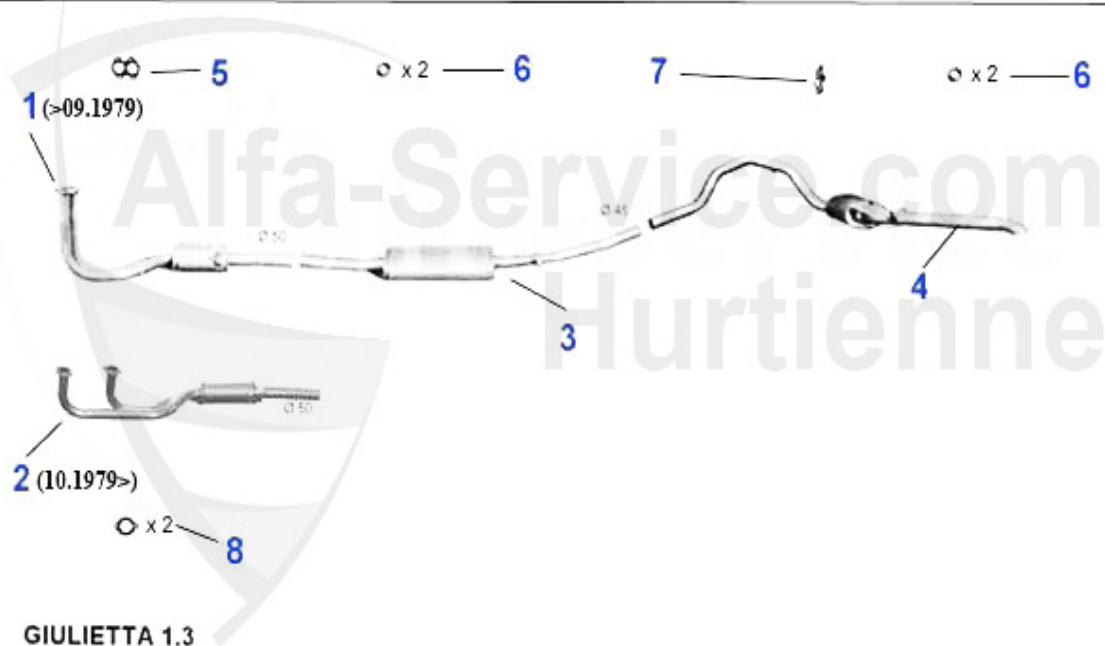

Abgasanlage/Exhaustsystem Giulietta 1.3

1	VSD101403 FRONT MUFFLER GIULIETTA 1.3 77-79 (ORIGINAL ONE PIECE WITH CENTER MUFFLER)	58.37 EUR
2	VSD101703 FRONT MUFFLER ALFETTA 1.6 2. series 79-85,GIULIETTA 1.3,1.6 75 1.6 85-92	145.00 EUR
3	MSD101476 OE.60730551 CENTER MUFFLER ALFETTA 1.6,1.8,2.0L YEAR 79-85, GIULIETTA 1.3-2.0L,75 1.6 YEAR 85-92	114.00 EUR
4	NSD101407 REAR SILENCER 1.3-2.0 77-85	159.00 EUR
5	11 047 3 0 GASKET EXHAUST MANIFOLD - catalyst manifold (one piece)	9.90 EUR
6	SAT091011 OE 60521386, RUBBER RING EXHAUST MOUNTING DIVERSE TYPES	1.80 EUR
7	SAT091024 OE 60521407, RUBBER/ EXHAUST MOUNTING ALFETTA, GIULIETTA, 75,90	5.30 EUR
8	SAT094413 OE 60777697, GASKET VSD ALFETTA, GIULIETTA,75,90,155,164	6.00 EUR