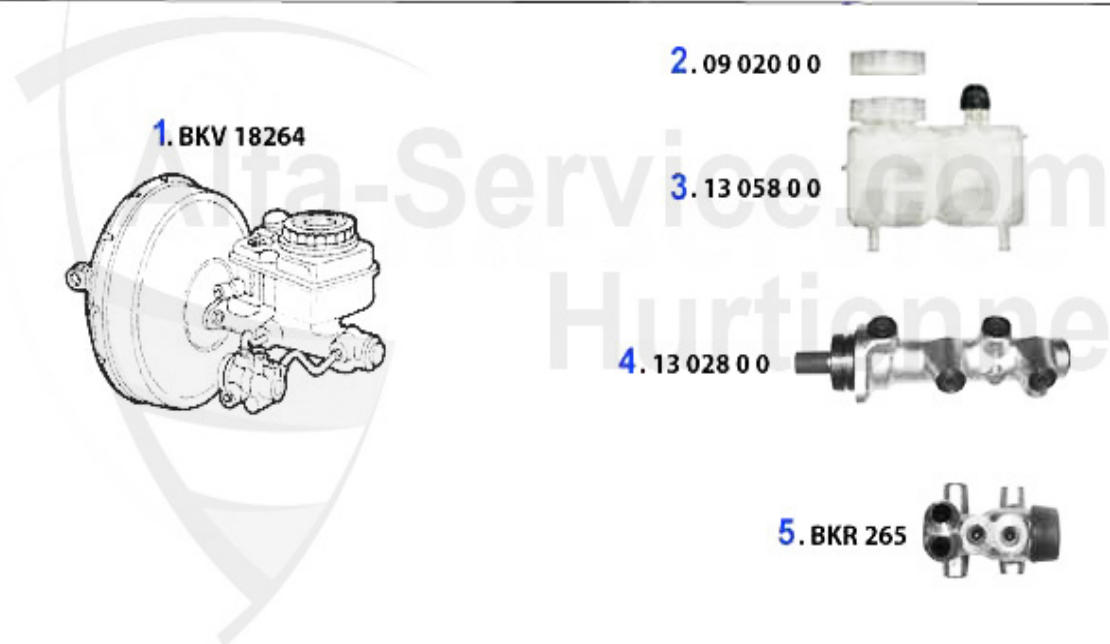

Giulietta (116) > BRAKE > BRAKE SERVO/BRAKE MASTER CYL.

BKV/Hauptbremszylinder/Brakeservo/Brake master cylinder Giulietta (116)

1	BKV18264	Bremskraftverstärker 75 1.6/1.8/2.0 /ie/TS/2.5/3.0 V6/2.0/2.4 TD Bj. > 9.89,90 1.8/2.0 ie/2.4 TD,Alfetta,G iulietta,GT/V/6 (116) Bremssystem: Bendix	269.00 EUR
1	13 025 0 0	BRAKE BOOSTER HANGING PEDALS 70-93	249.00 EUR
2	09 020 0 0	COVER FOR HYDRAULIC OIL RESERVOIRE BRAKE AND CLUTCH MASTER CYLINDER	12.50 EUR
3	13 058 0 0	BRAKE FLUID RESERVOIR (late model)	129.00 EUR
4	13 028 0 0	BRAKE MASTER CYLINDER 1300-2000 hanging pedals,D-22mm 116 1300-3000	125.00 EUR
5	BKR265	BRAKING GOVERNOR 75,90,GIULIETTA,GTV 2.0 (116) 84>	219.00 EUR