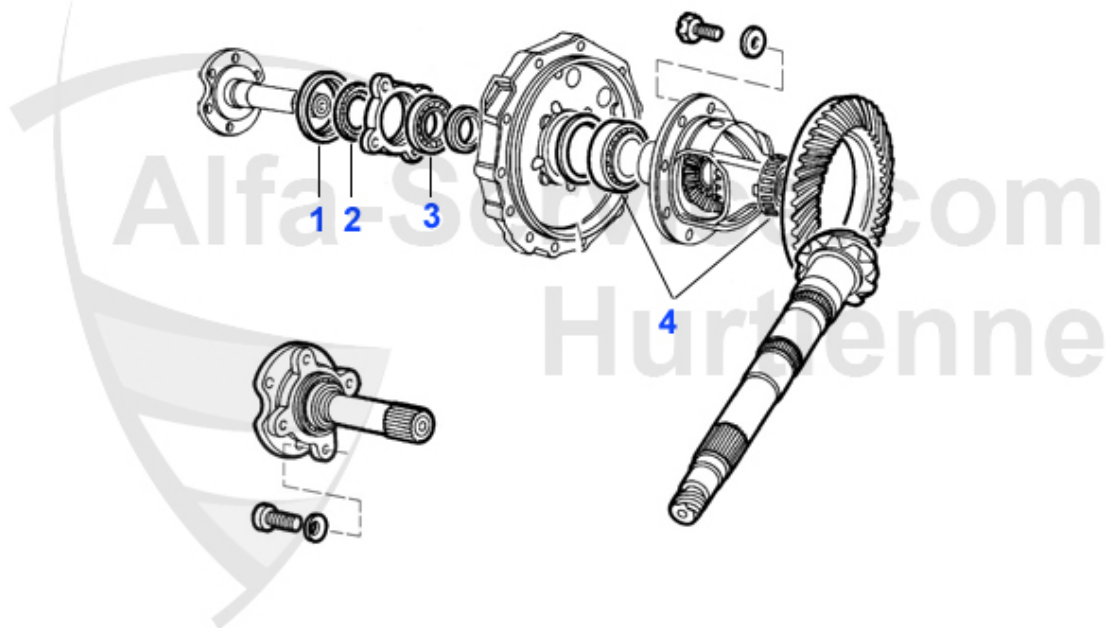

## Giulietta (116) > DRIVETRAIN > DIFFERENTIAL

1	WD21228	JOINT RING REAR DIFF. 116,AR 75 4 AND 6 CYL.,RZ/SZ	***
2	WD21231	JOINT RING REAR DIFFERENTIAL 116,AR 75 4 AND 6 CYLINDER,RZ/SZ	18.50 EUR
3	GL8685	SHOULDER BEARING DIFF. AR75 + GTV6 OE 71728685	44.99 EUR
4	GL8680	Schulterlager Diff.AR116	43.99 EUR