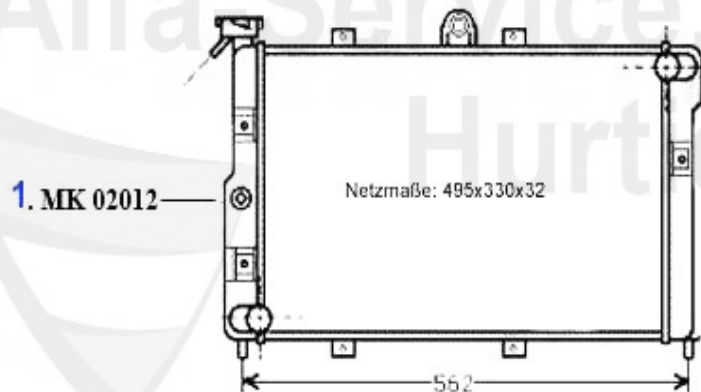

Kühler/Radiator Giulietta (116) 2.0

1. **1 MK02012 OE.60719302 RADIATOR ALFETTA/ GIULETTA**
   1.8/2.0-IMPORTANT:PLEASE CHECK WEB DIMENSIONS

***