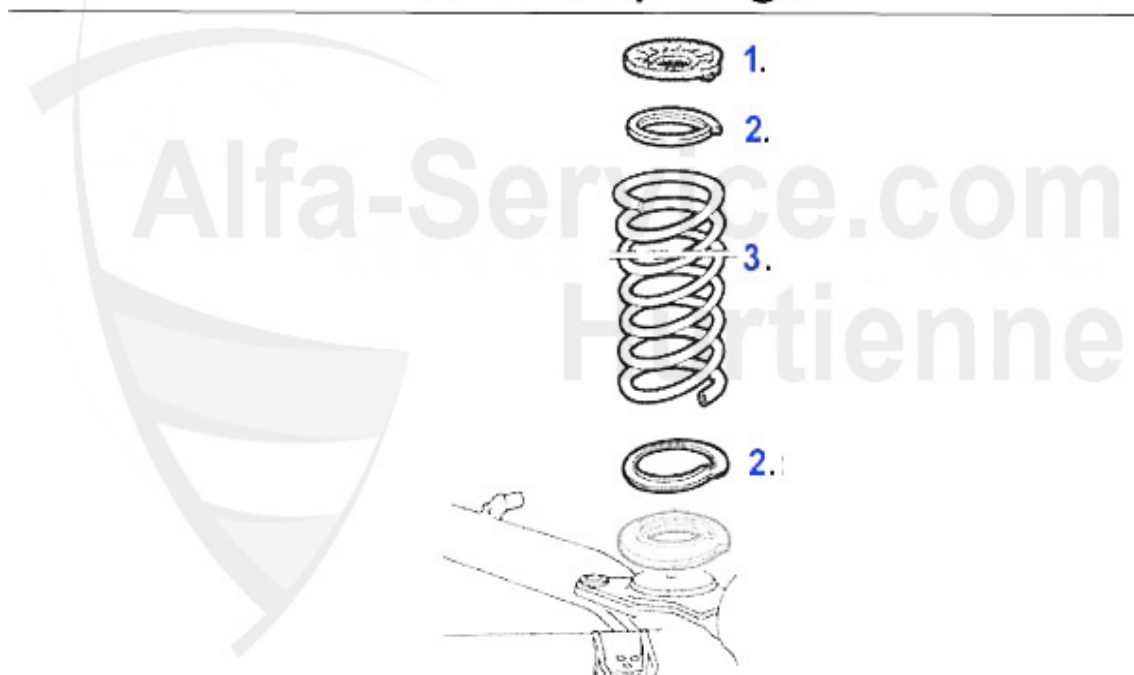

Federn/Springs

1	FG21363	OE. 60521363 SPACER REAR AXLE 116	13.49 EUR
2	DB21362	OE. 60521362 PLATE	7.90 EUR
3	FW0120	OE. 60701617 REAR SPRING ALFETTA/GTV (116),75,90 1 PIECE	95.00 EUR
3	FWK4120	REAR SPORT SPRING 30 MM, LOWER 75,GTV (116)	99.00 EUR