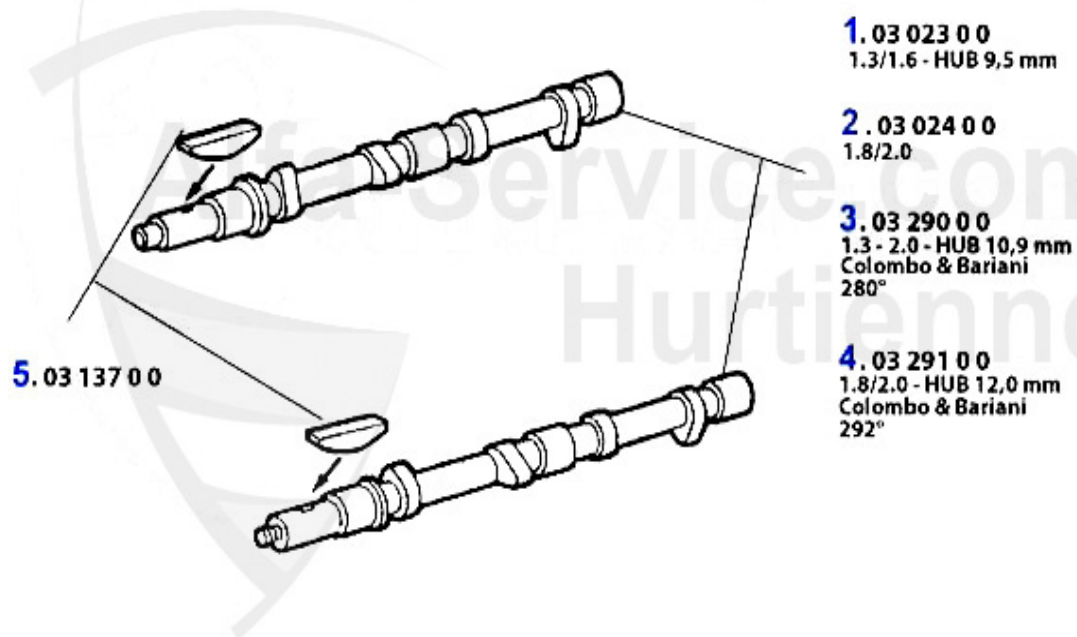

Nockenwelle/Camshaft Giulietta

1. 03 023 0 0
1.3/1.6 - HUB 9,5 mm

2. 03 024 0 0
1.8/2.0

3. 03 290 0 0
1.3 - 2.0 - HUB 10,9 mm
Colombo & Bariani
280°

4. 03 291 0 0
1.8/2.0 - HUB 12,0 mm
Colombo & Bariani
292°

5. 03 137 0 0

2	03 024 0 0	CAM SHAFT - EXHAUST	***
3	03 290 0 0	SPORT CAMSHAFT COLOMBO&BARIANI 1300-2000, Lift=10.9mm, 280°	279.00 EUR
4	03 291 0 0	SPORT CAMSHAFT COLOMBO & BARIANI 1750-2000, hub 12.0mm, 292°	279.00 EUR
5	03 137 0 0	WEDGE FOR CAMSHAFTS	5.50 EUR